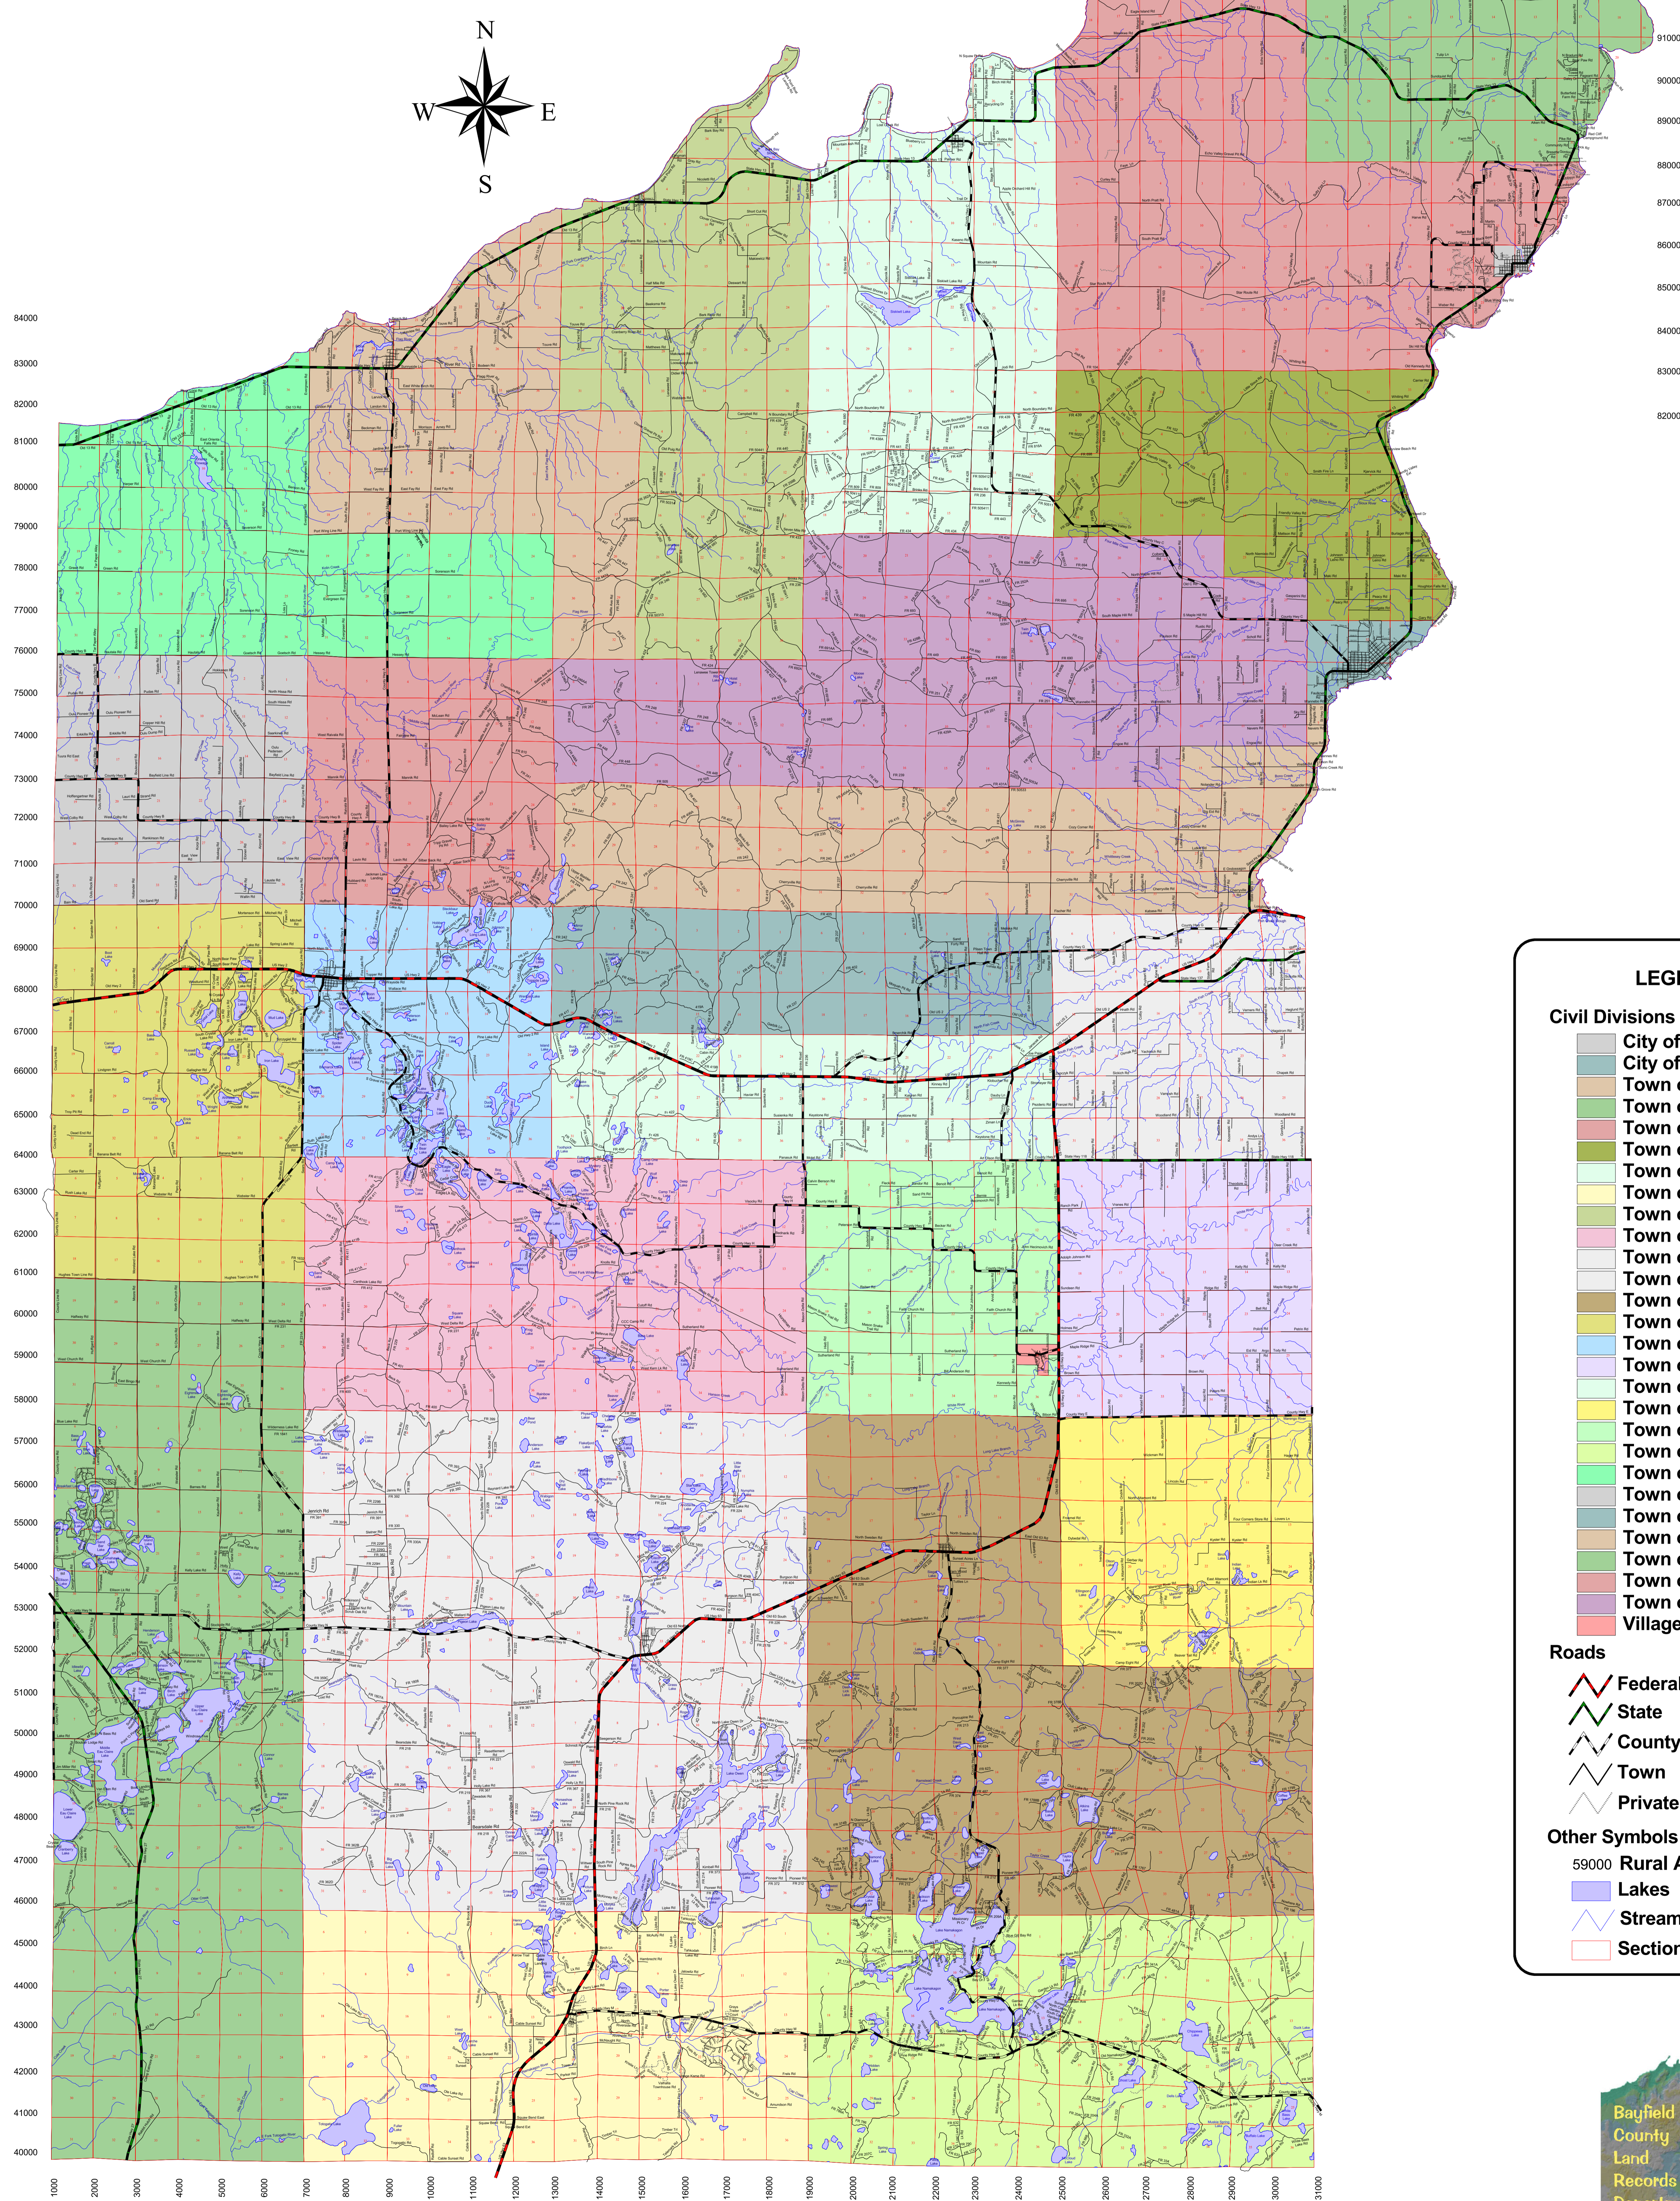

Bayfield County

Road Network and Rural Address Grid

LEGEND

- Civil Divisions**
- City of Bayfield
 - City of Washburn
 - Town of Barksdale
 - Town of Barnes
 - Town of Bayfield
 - Town of Bayview
 - Town of Bell
 - Town of Cable
 - Town of Clover
 - Town of Delta
 - Town of Drummond
 - Town of Eileen
 - Town of Grand View
 - Town of Hughes
 - Town of Iron River
 - Town of Kelly
 - Town of Keystone
 - Town of Lincoln
 - Town of Mason
 - Town of Namakagon
 - Town of Orienta
 - Town of Oulu
 - Town of Port Wing
 - Town of Russell
 - Town of Tripp
 - Village of Washburn

- Roads**
- Federal
 - State
 - County
 - Town
 - Private

- Other Symbols**
- 59000 Rural Address Grid
 - Lakes
 - Streams
 - Sections

April 2002