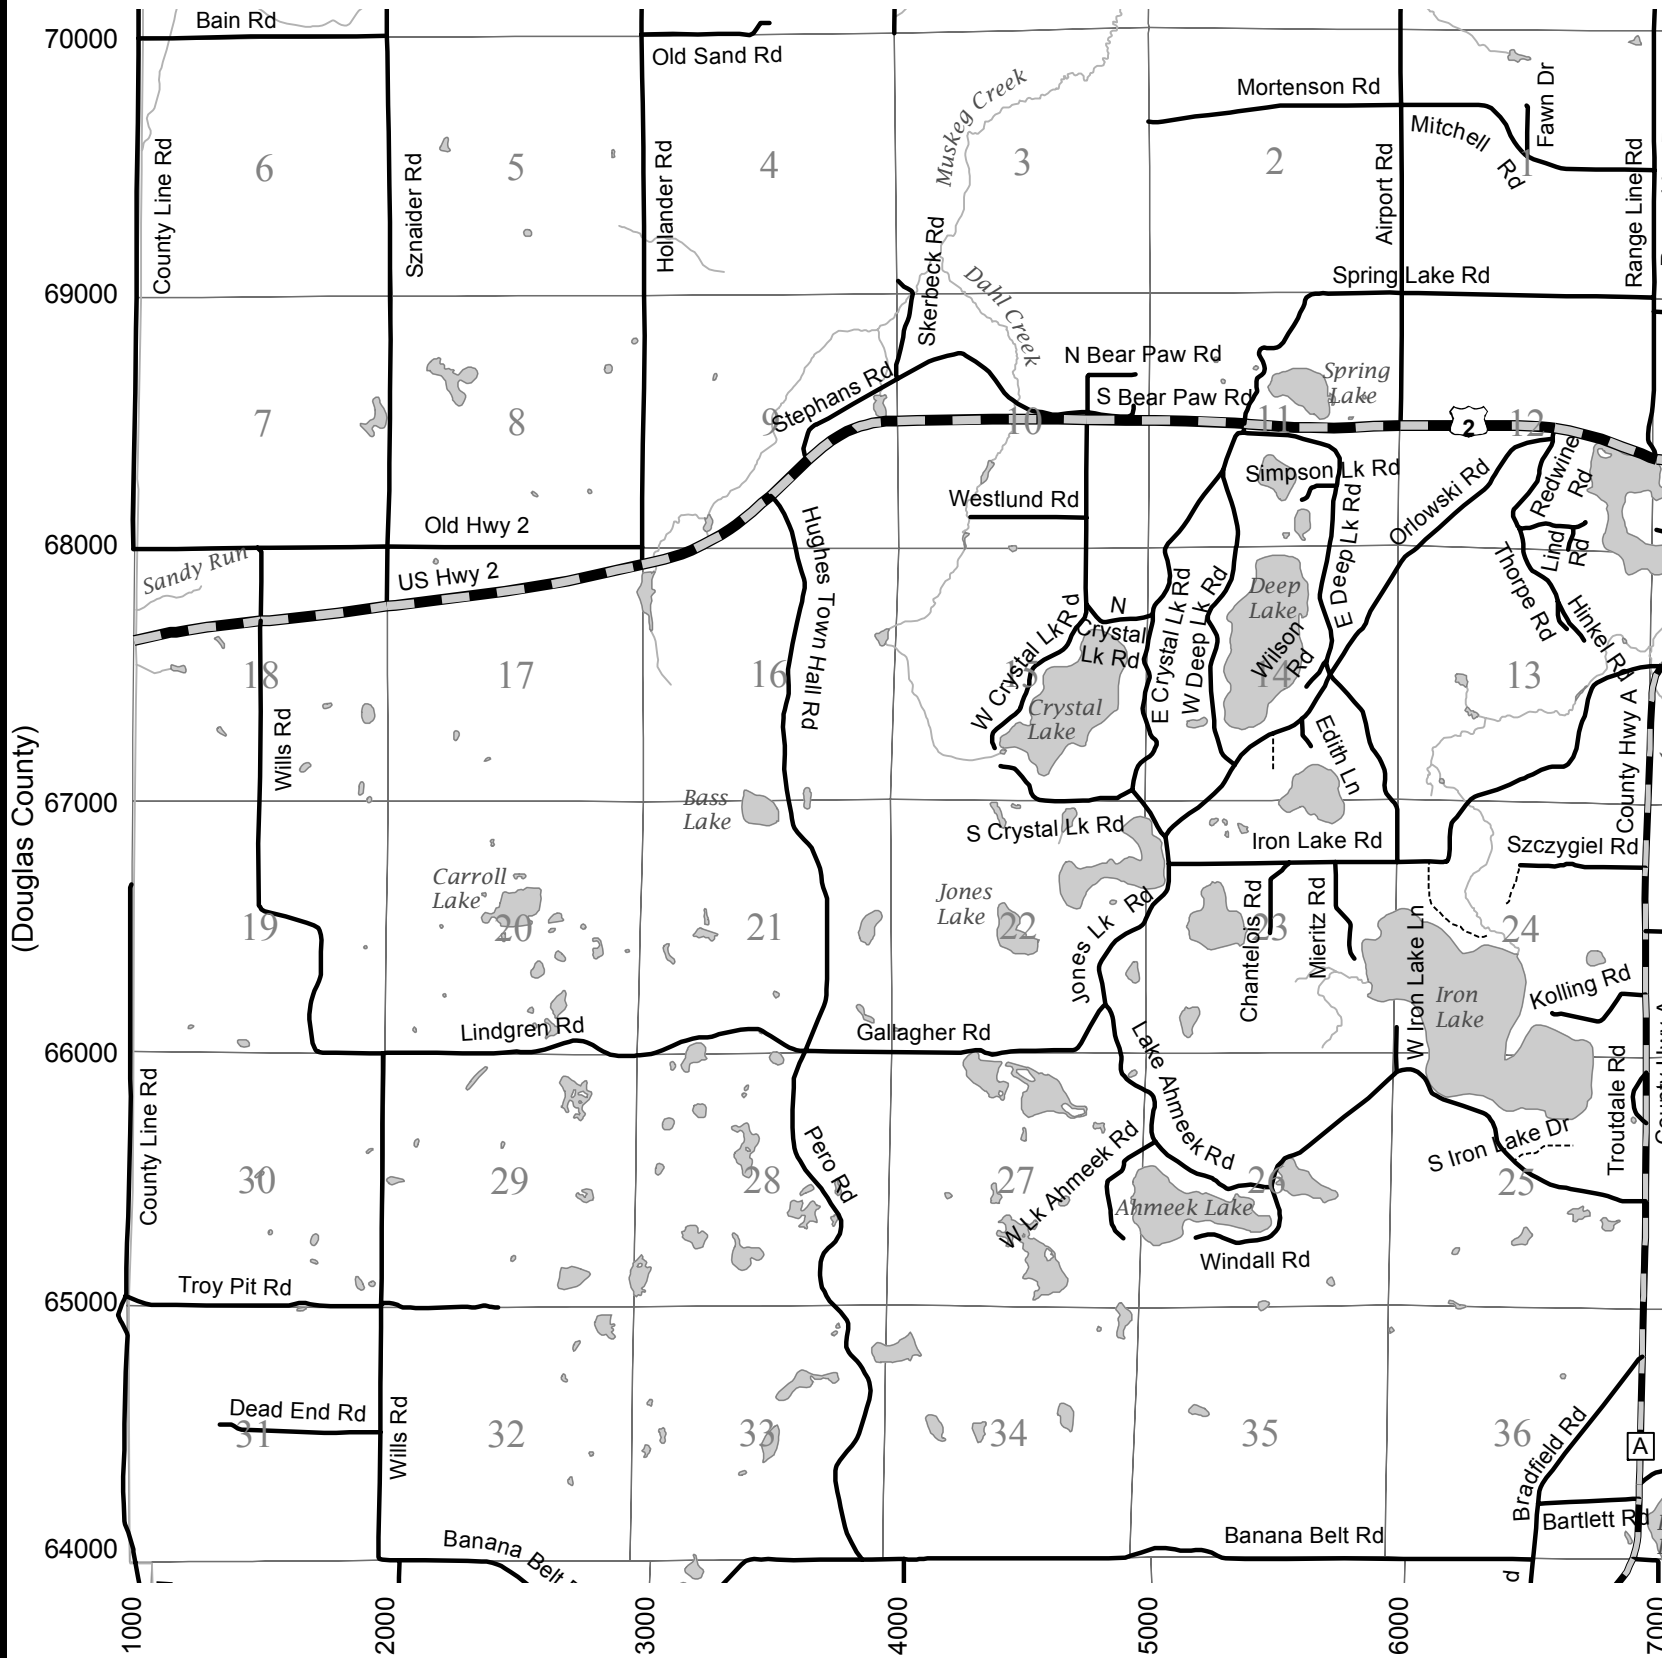

(See Page 44)

Town of Hughes

(See Page 34)

(Douglas County)

T47N R9W

(See Page 32)

Scale 1:48,000