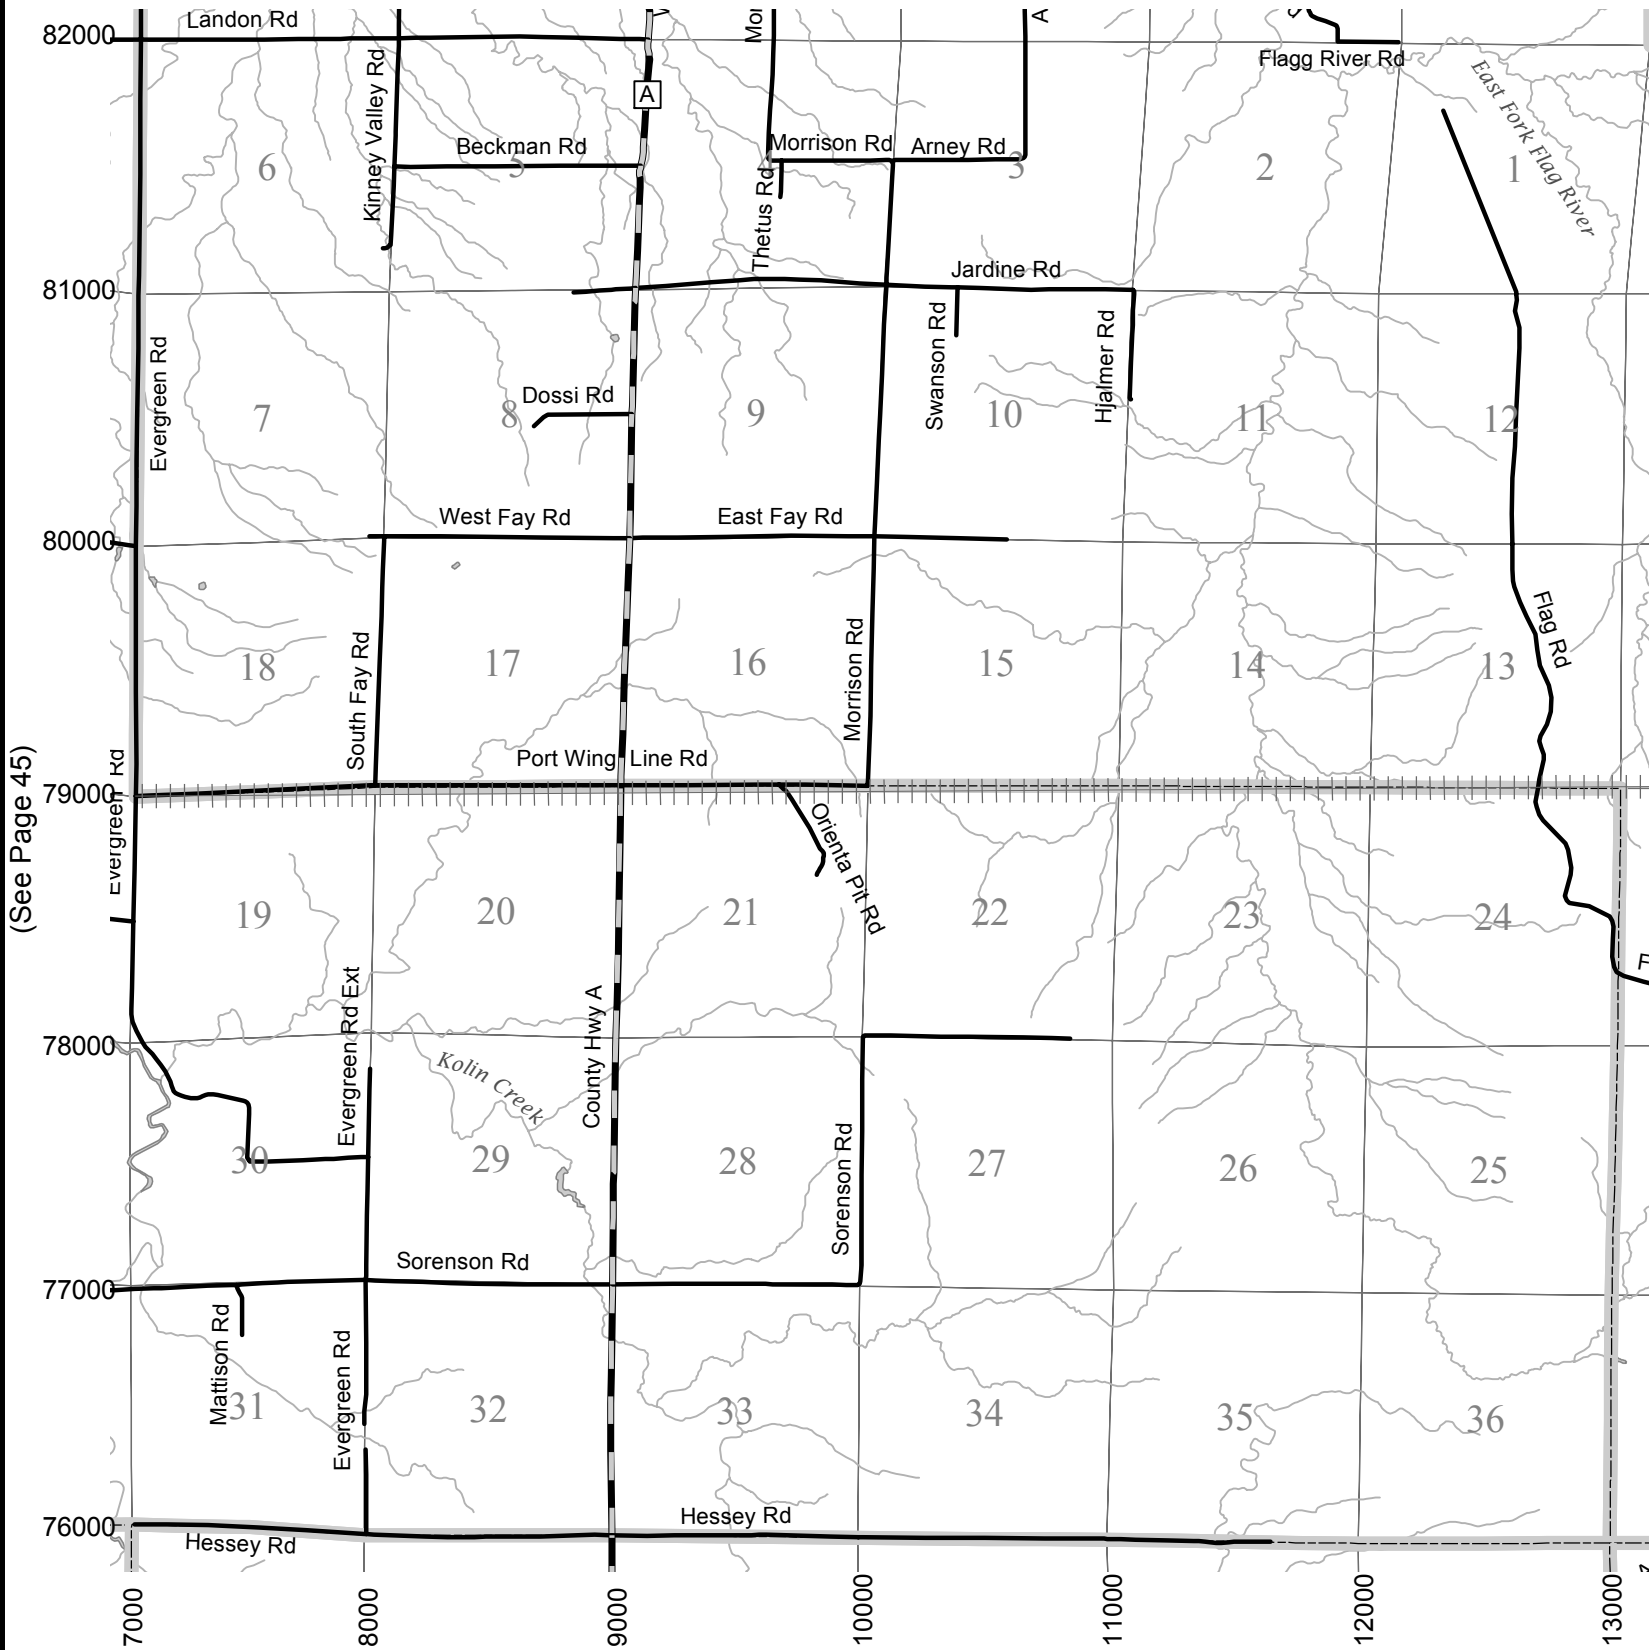

# Town of Orienta

# Town of Port Wing

(See Page 47)

← Town of Port Wing  
 — Town of Orienta  
 → Town of Port Wing

T49N R8W

(See Page 45)

(See Page 43)

Scale 1:48,000