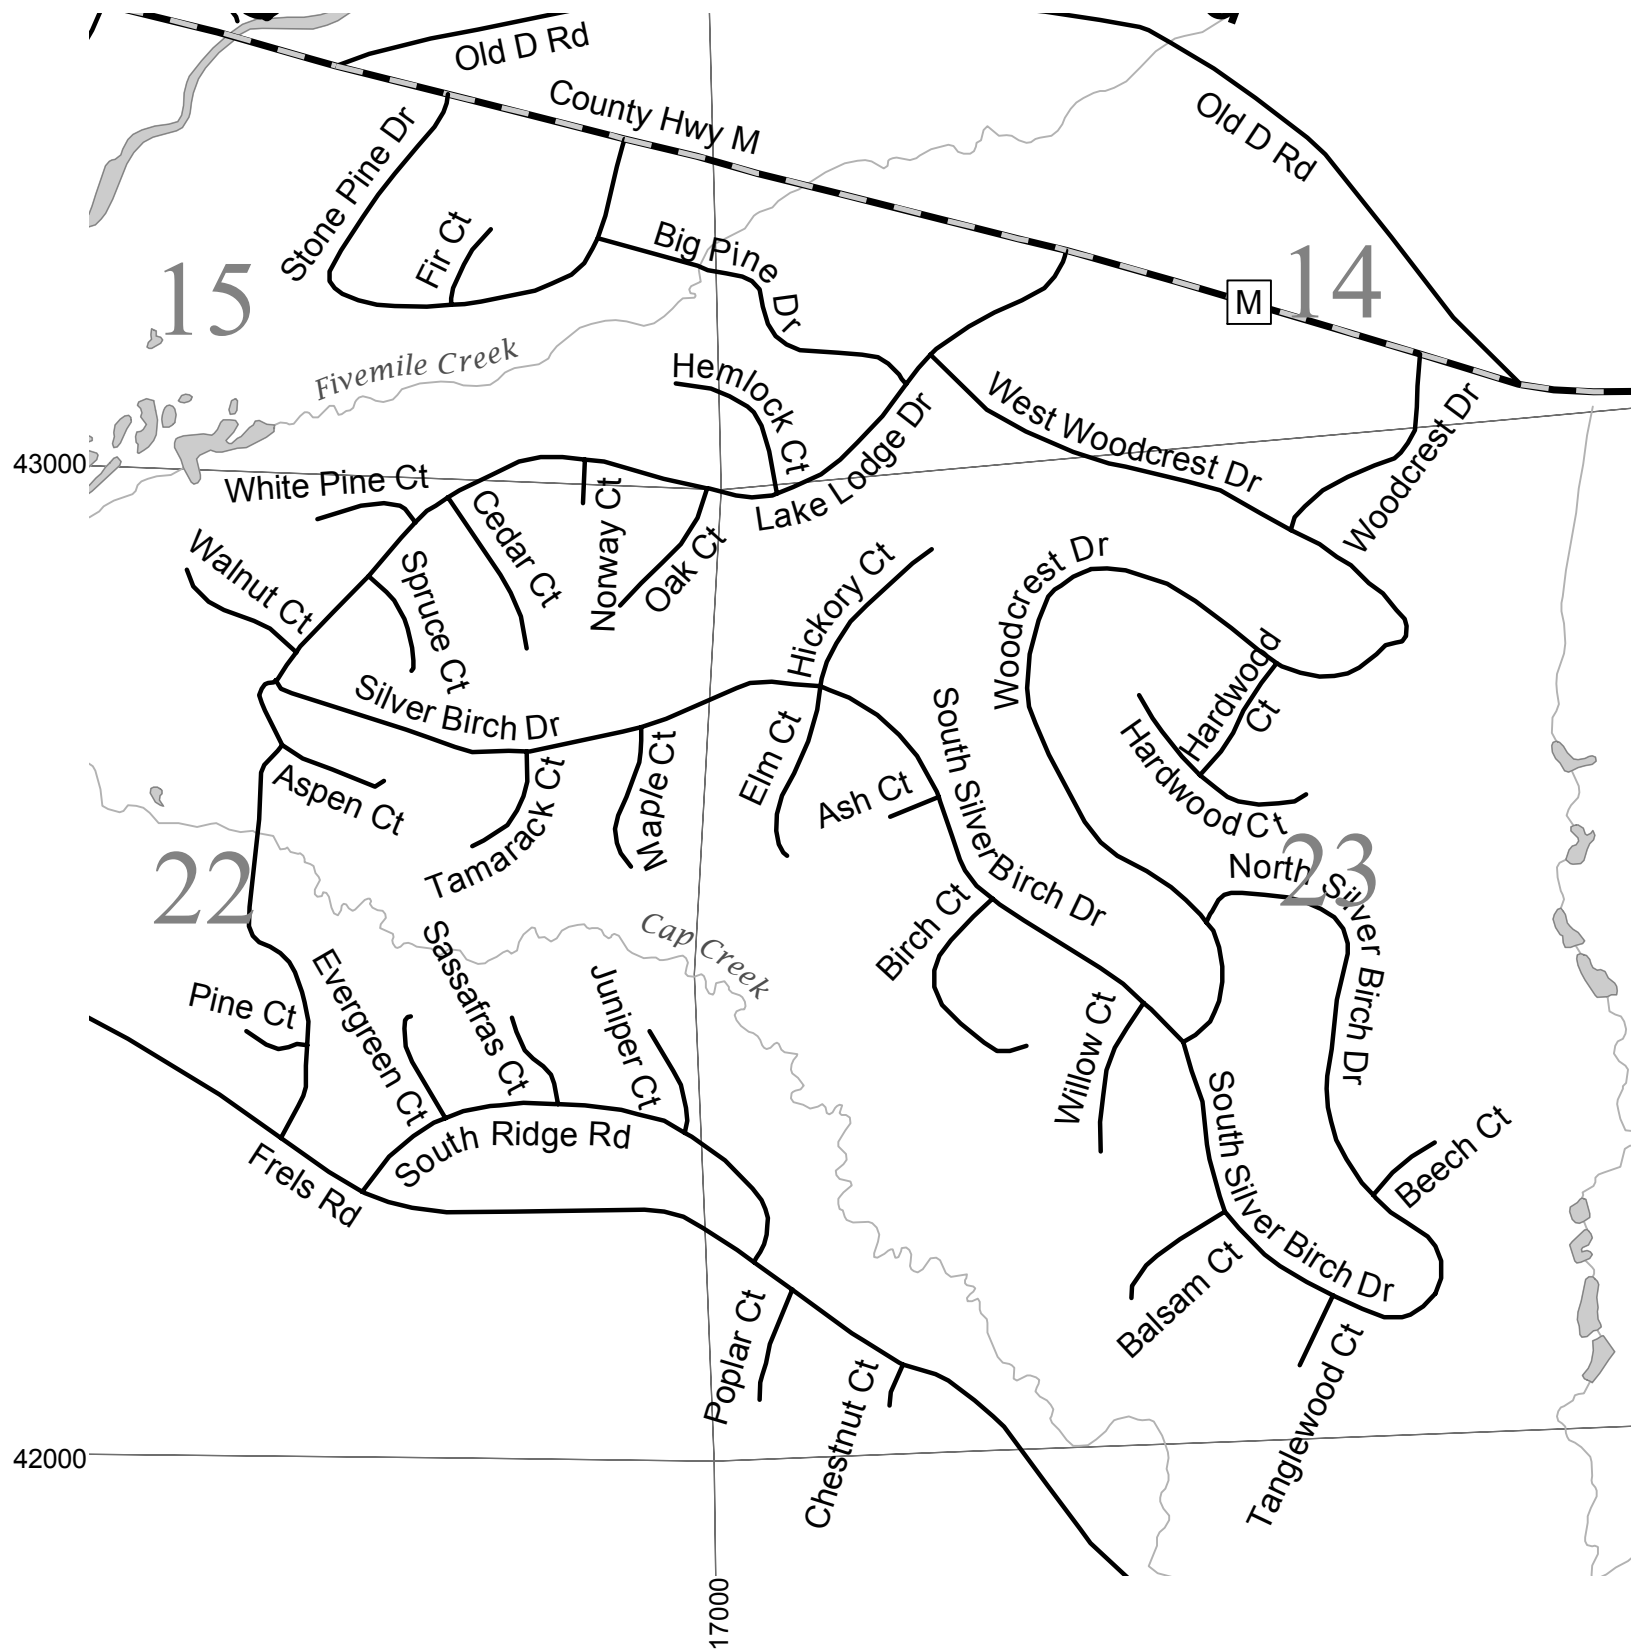

Enlargement of Wilde River

Location of
Enlargement

Scale 1:12,000