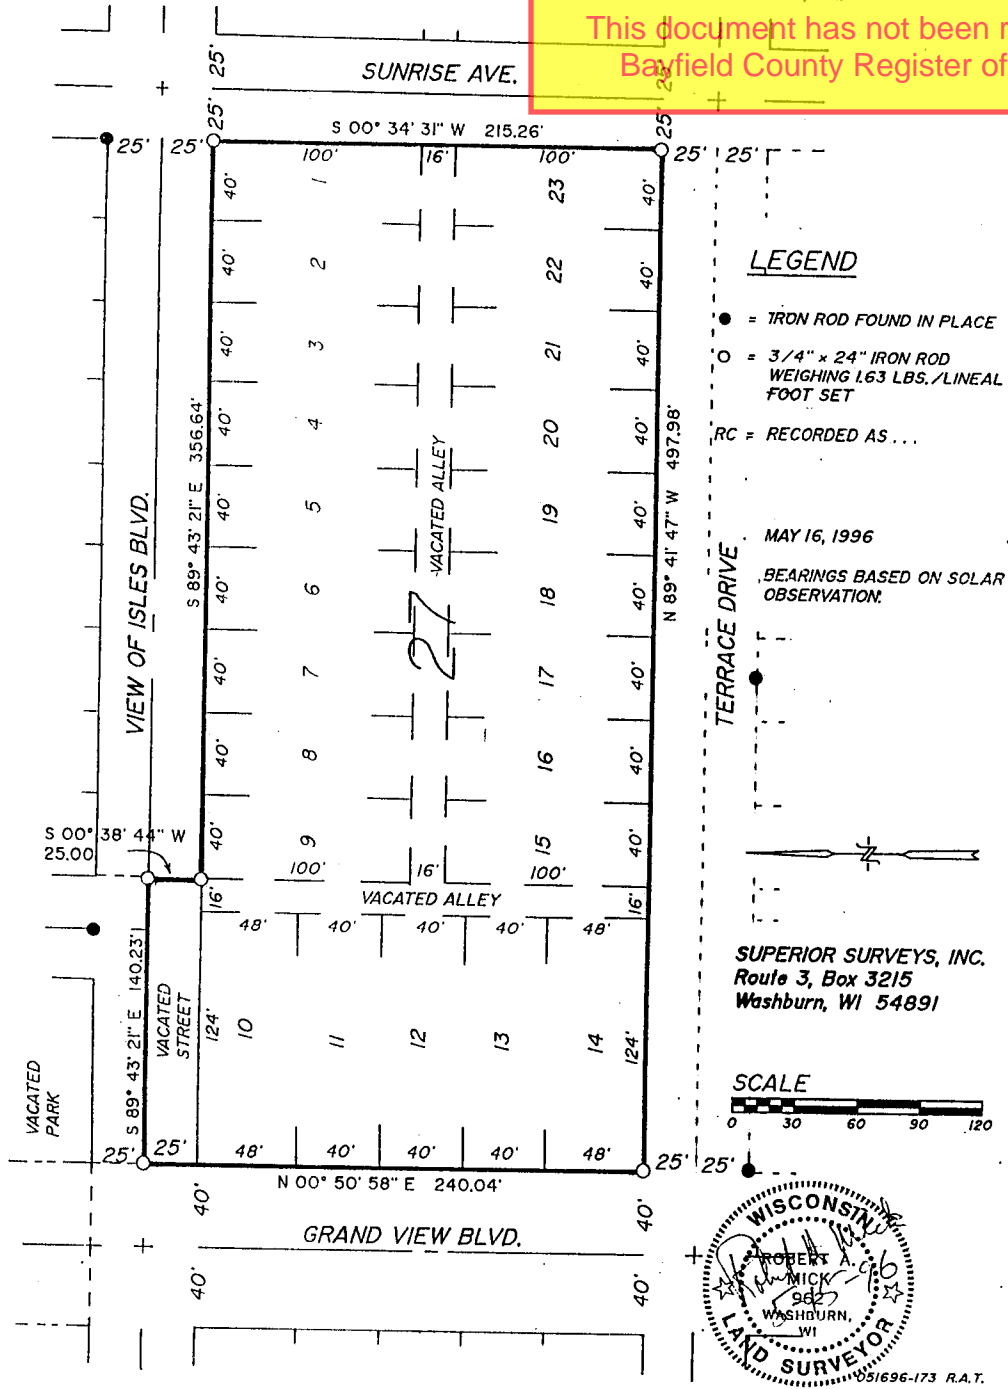

Barry Cech

UNOFFICIAL COPY

2609

MAP OF SURVEY

BLOCK 27 AND VACATED PORTION OF VIEW OF ISLES BLVD., DUFONT PARK ADDITION TO THE CITY OF WASHBURN, BAYFIELD COUNTY, WI.

This document has not been recorded with the Bayfield County Register of Deeds Office.