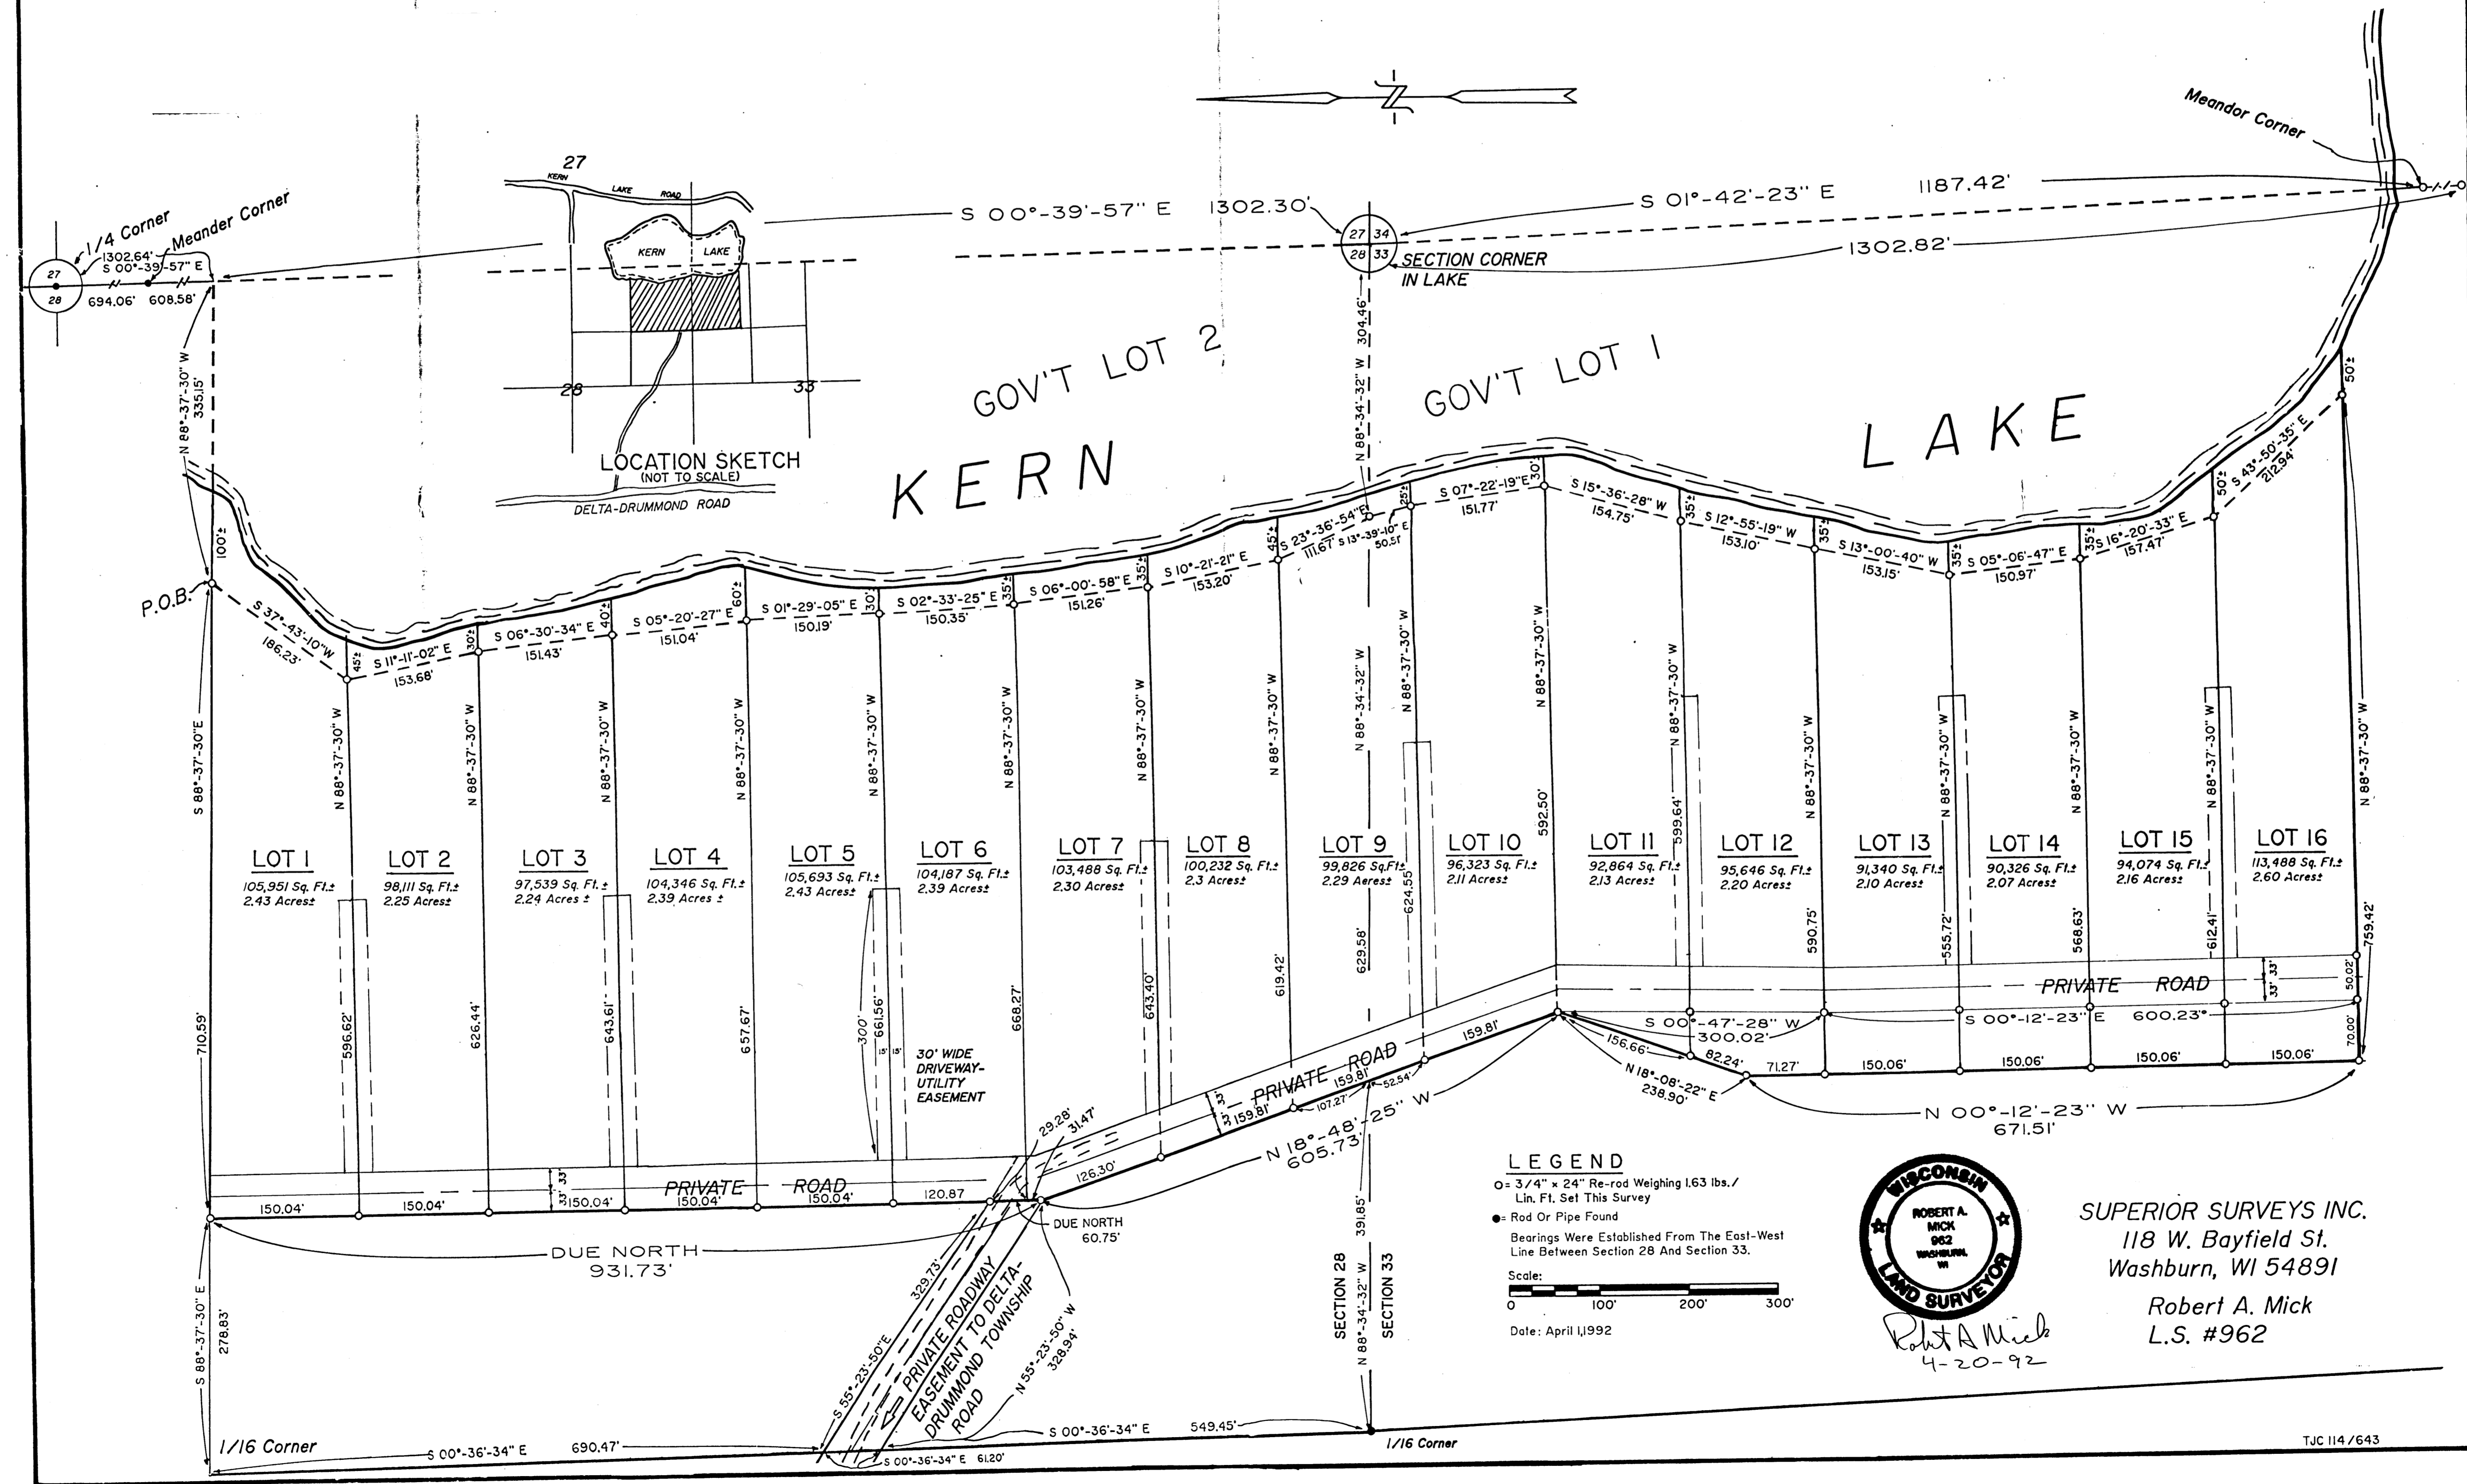

KERN ACRES

LOCATED IN GOVERNMENT LOT 2 SECTION 28 AND GOV'T LOT 1 SEC. 33, T.46N., R.7W., DELTA TOWNSHIP, BAYFIELD COUNTY, WISCONSIN
 BAYFIELD COUNTY PLAT

PJ. 25.00