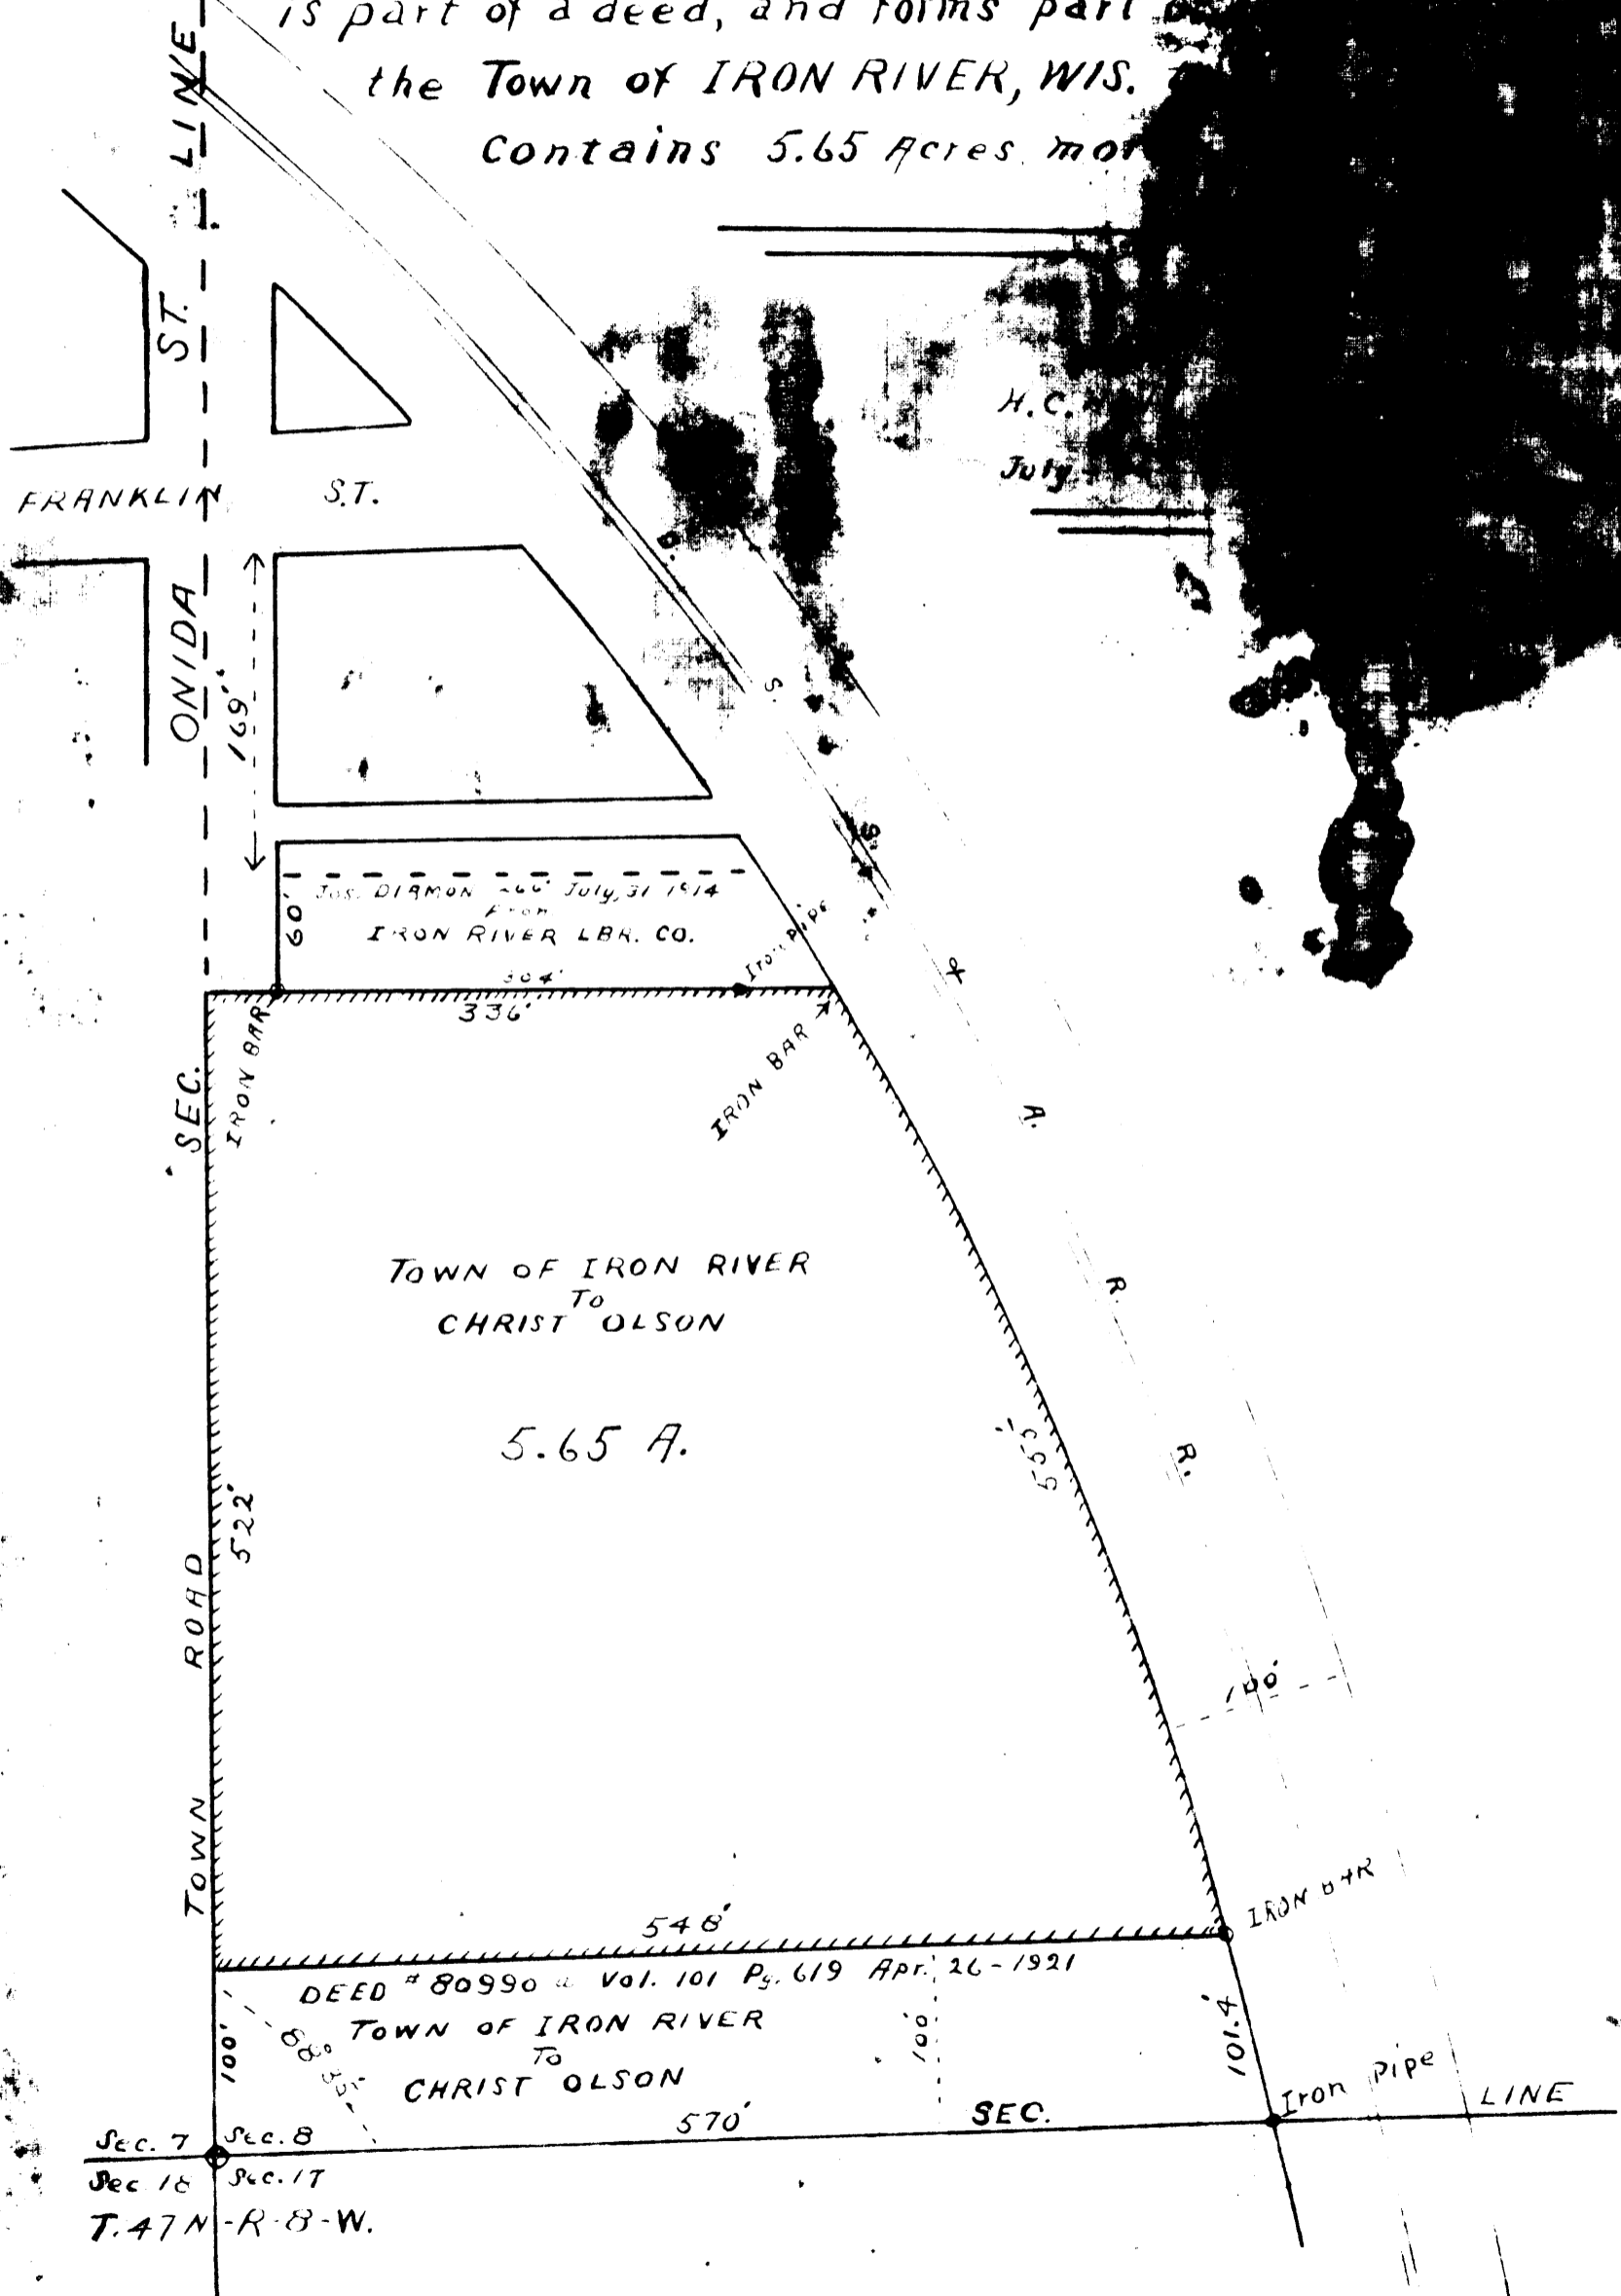

# IRON RIVER, WIS.

This plat of a parcel of land in the  
S.W. 1/4 of Sec. 8 - T. 47 - N. - R. 8 - W. 8  
is part of a deed, and forms part of  
the Town of IRON RIVER, WIS.  
Contains 5.65 Acres more or less