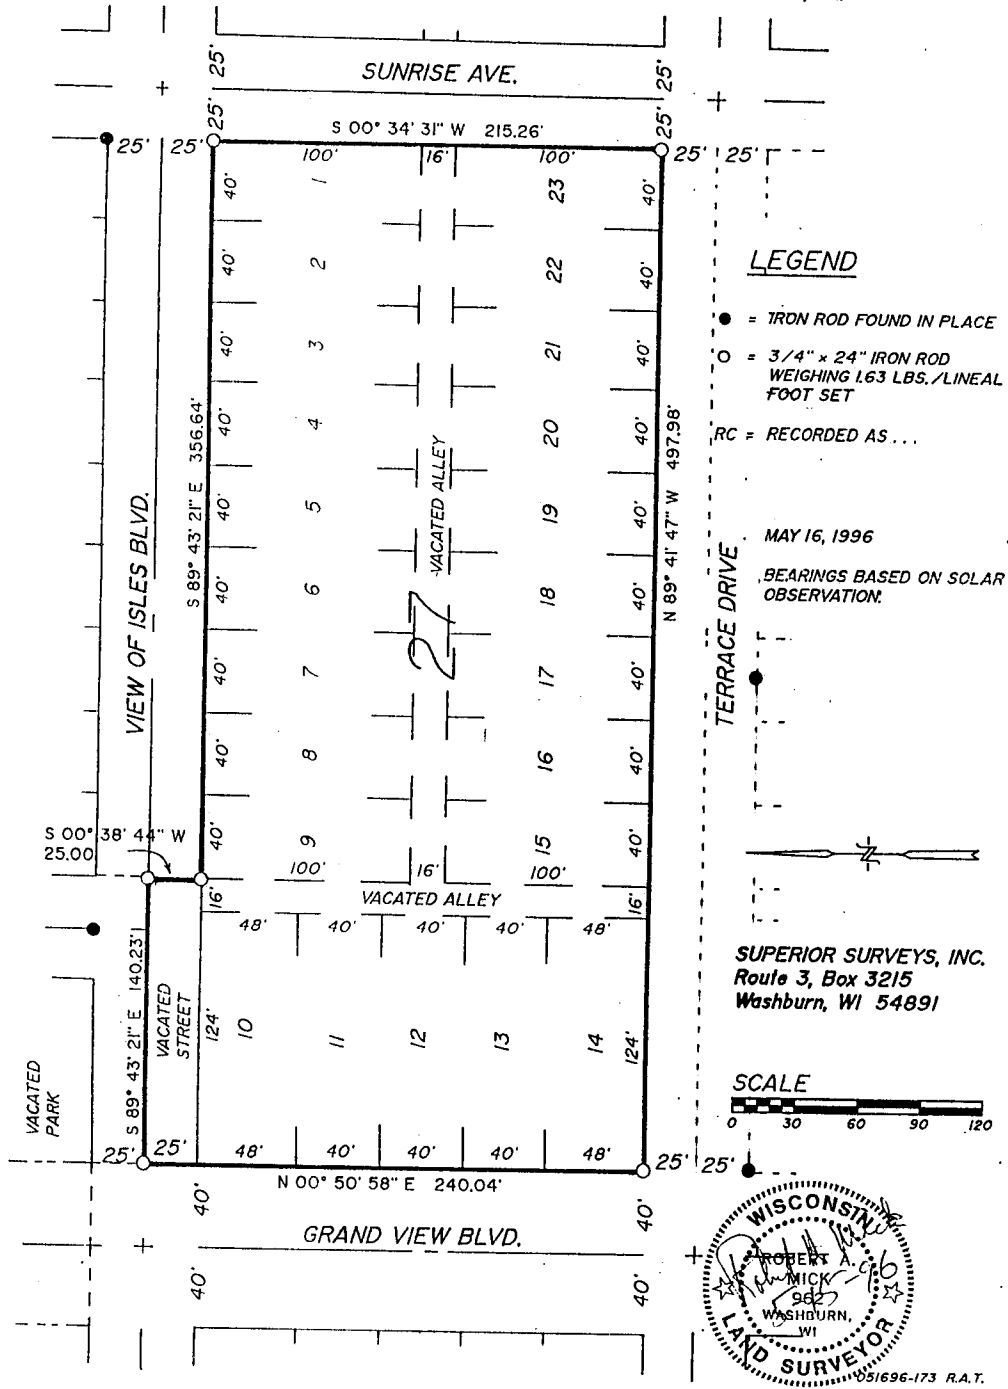

Barry Cech

9612

2609

MAP OF SURVEY

BLOCK 27 AND VACATED PORTION OF VIEW OF ISLES BLVD., DUPONT PARK ADDITION TO THE CITY OF WASHBURN, BAYFIELD COUNTY, WI.

32-49-4