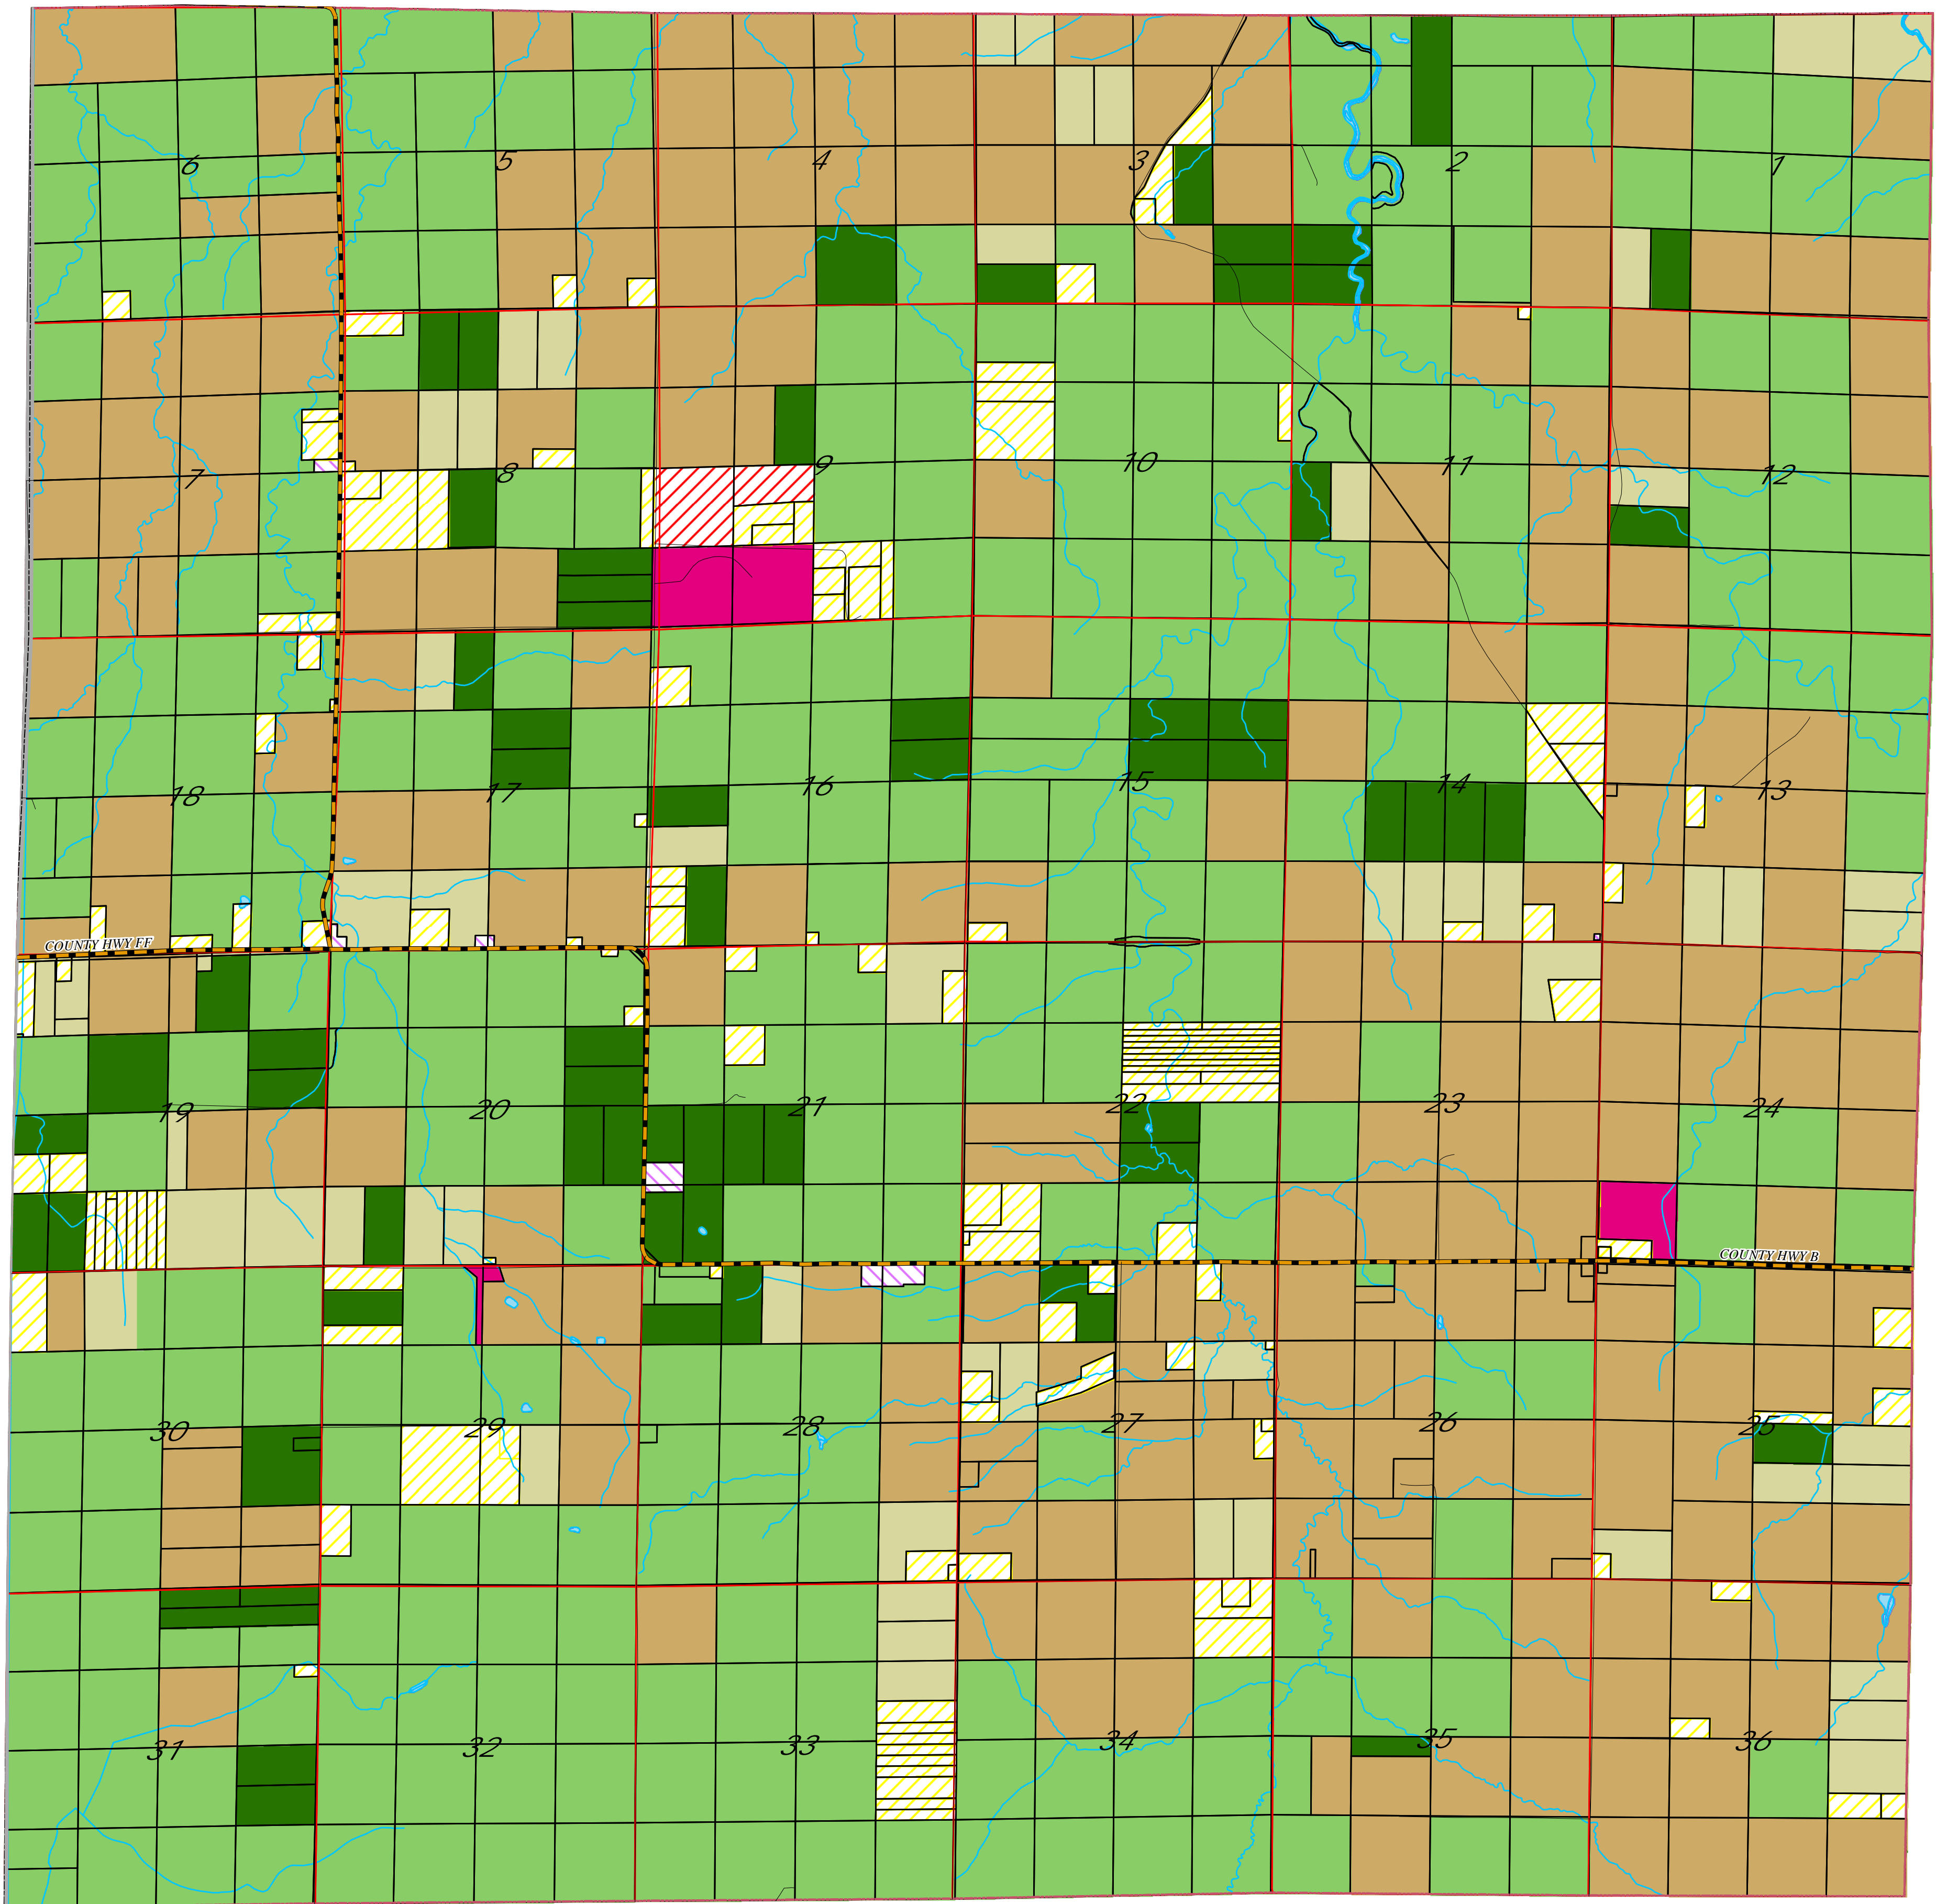

Town of Oulu Future Land Use

Nov 09, 2009

- Public Forest
- Industrial (or Private) Forest
- Forest - Limited Residential
- Agricultural Core
- Rural - Moderate Residential
- Shoreland - Concentrated Residential
- Shoreland Recreation

- Village Mixed Use
- Village Residential
- Commercial
- Industrial
- Mining Overlay
- Natural Resources Protection *
- Tribal Lands Overlay
- Municipal / Institutional

- Roads**
- Federal
- State
- County
- Town
- Private
- Water

- Section Line
- Municipal Boundary
- County Boundary
- Sanitary District

*The NRP Overlay shall be referenced on a separate map