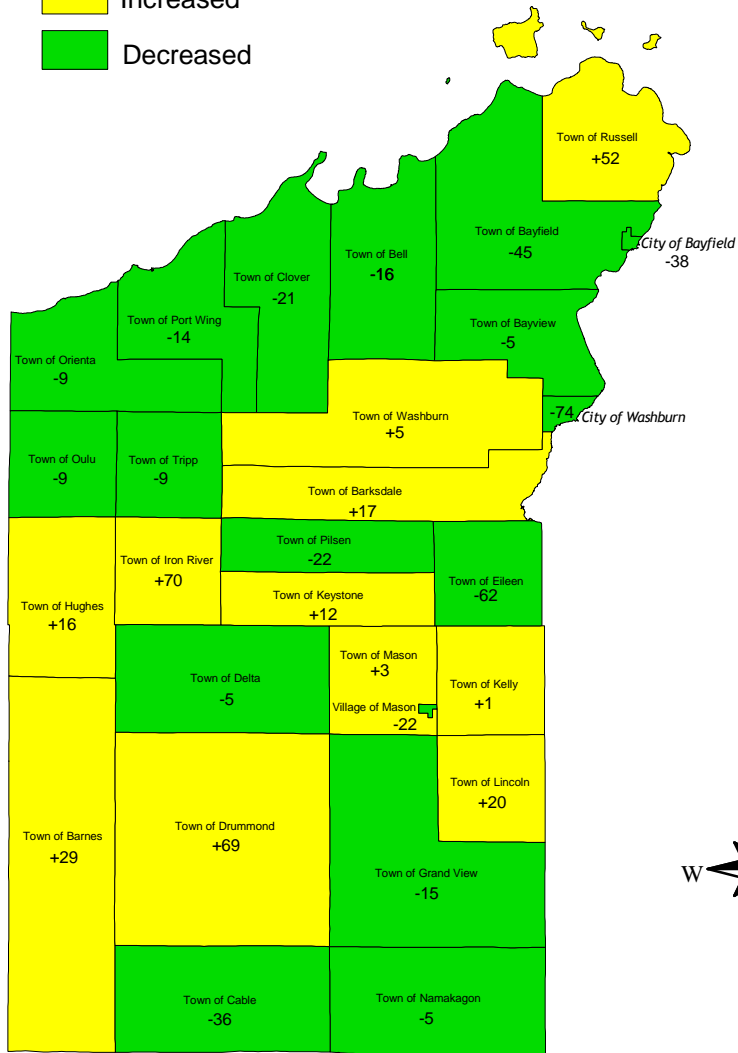

### BAYFIELD COUNTY:

Change in inhabitants  
Age 24 and under,  
1990 to 2000

### BAYFIELD COUNTY:

Change in inhabitants  
Age 65 and over  
1990-2000

Source: Calculated from US Census Bureau Data