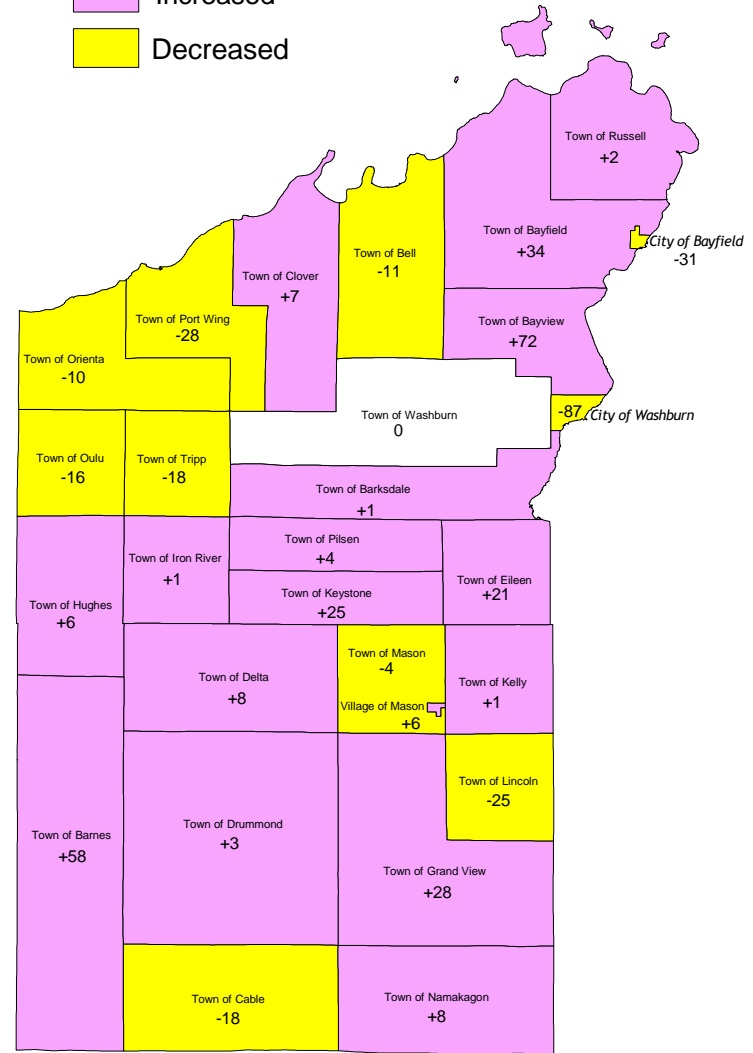

### BAYFIELD COUNTY:

Change in inhabitants  
Age 24 and under,  
1990 to 2000

### BAYFIELD COUNTY:

Change in inhabitants  
Age 65 and over  
1990-2000

Source: Calculated from US Census Bureau Data