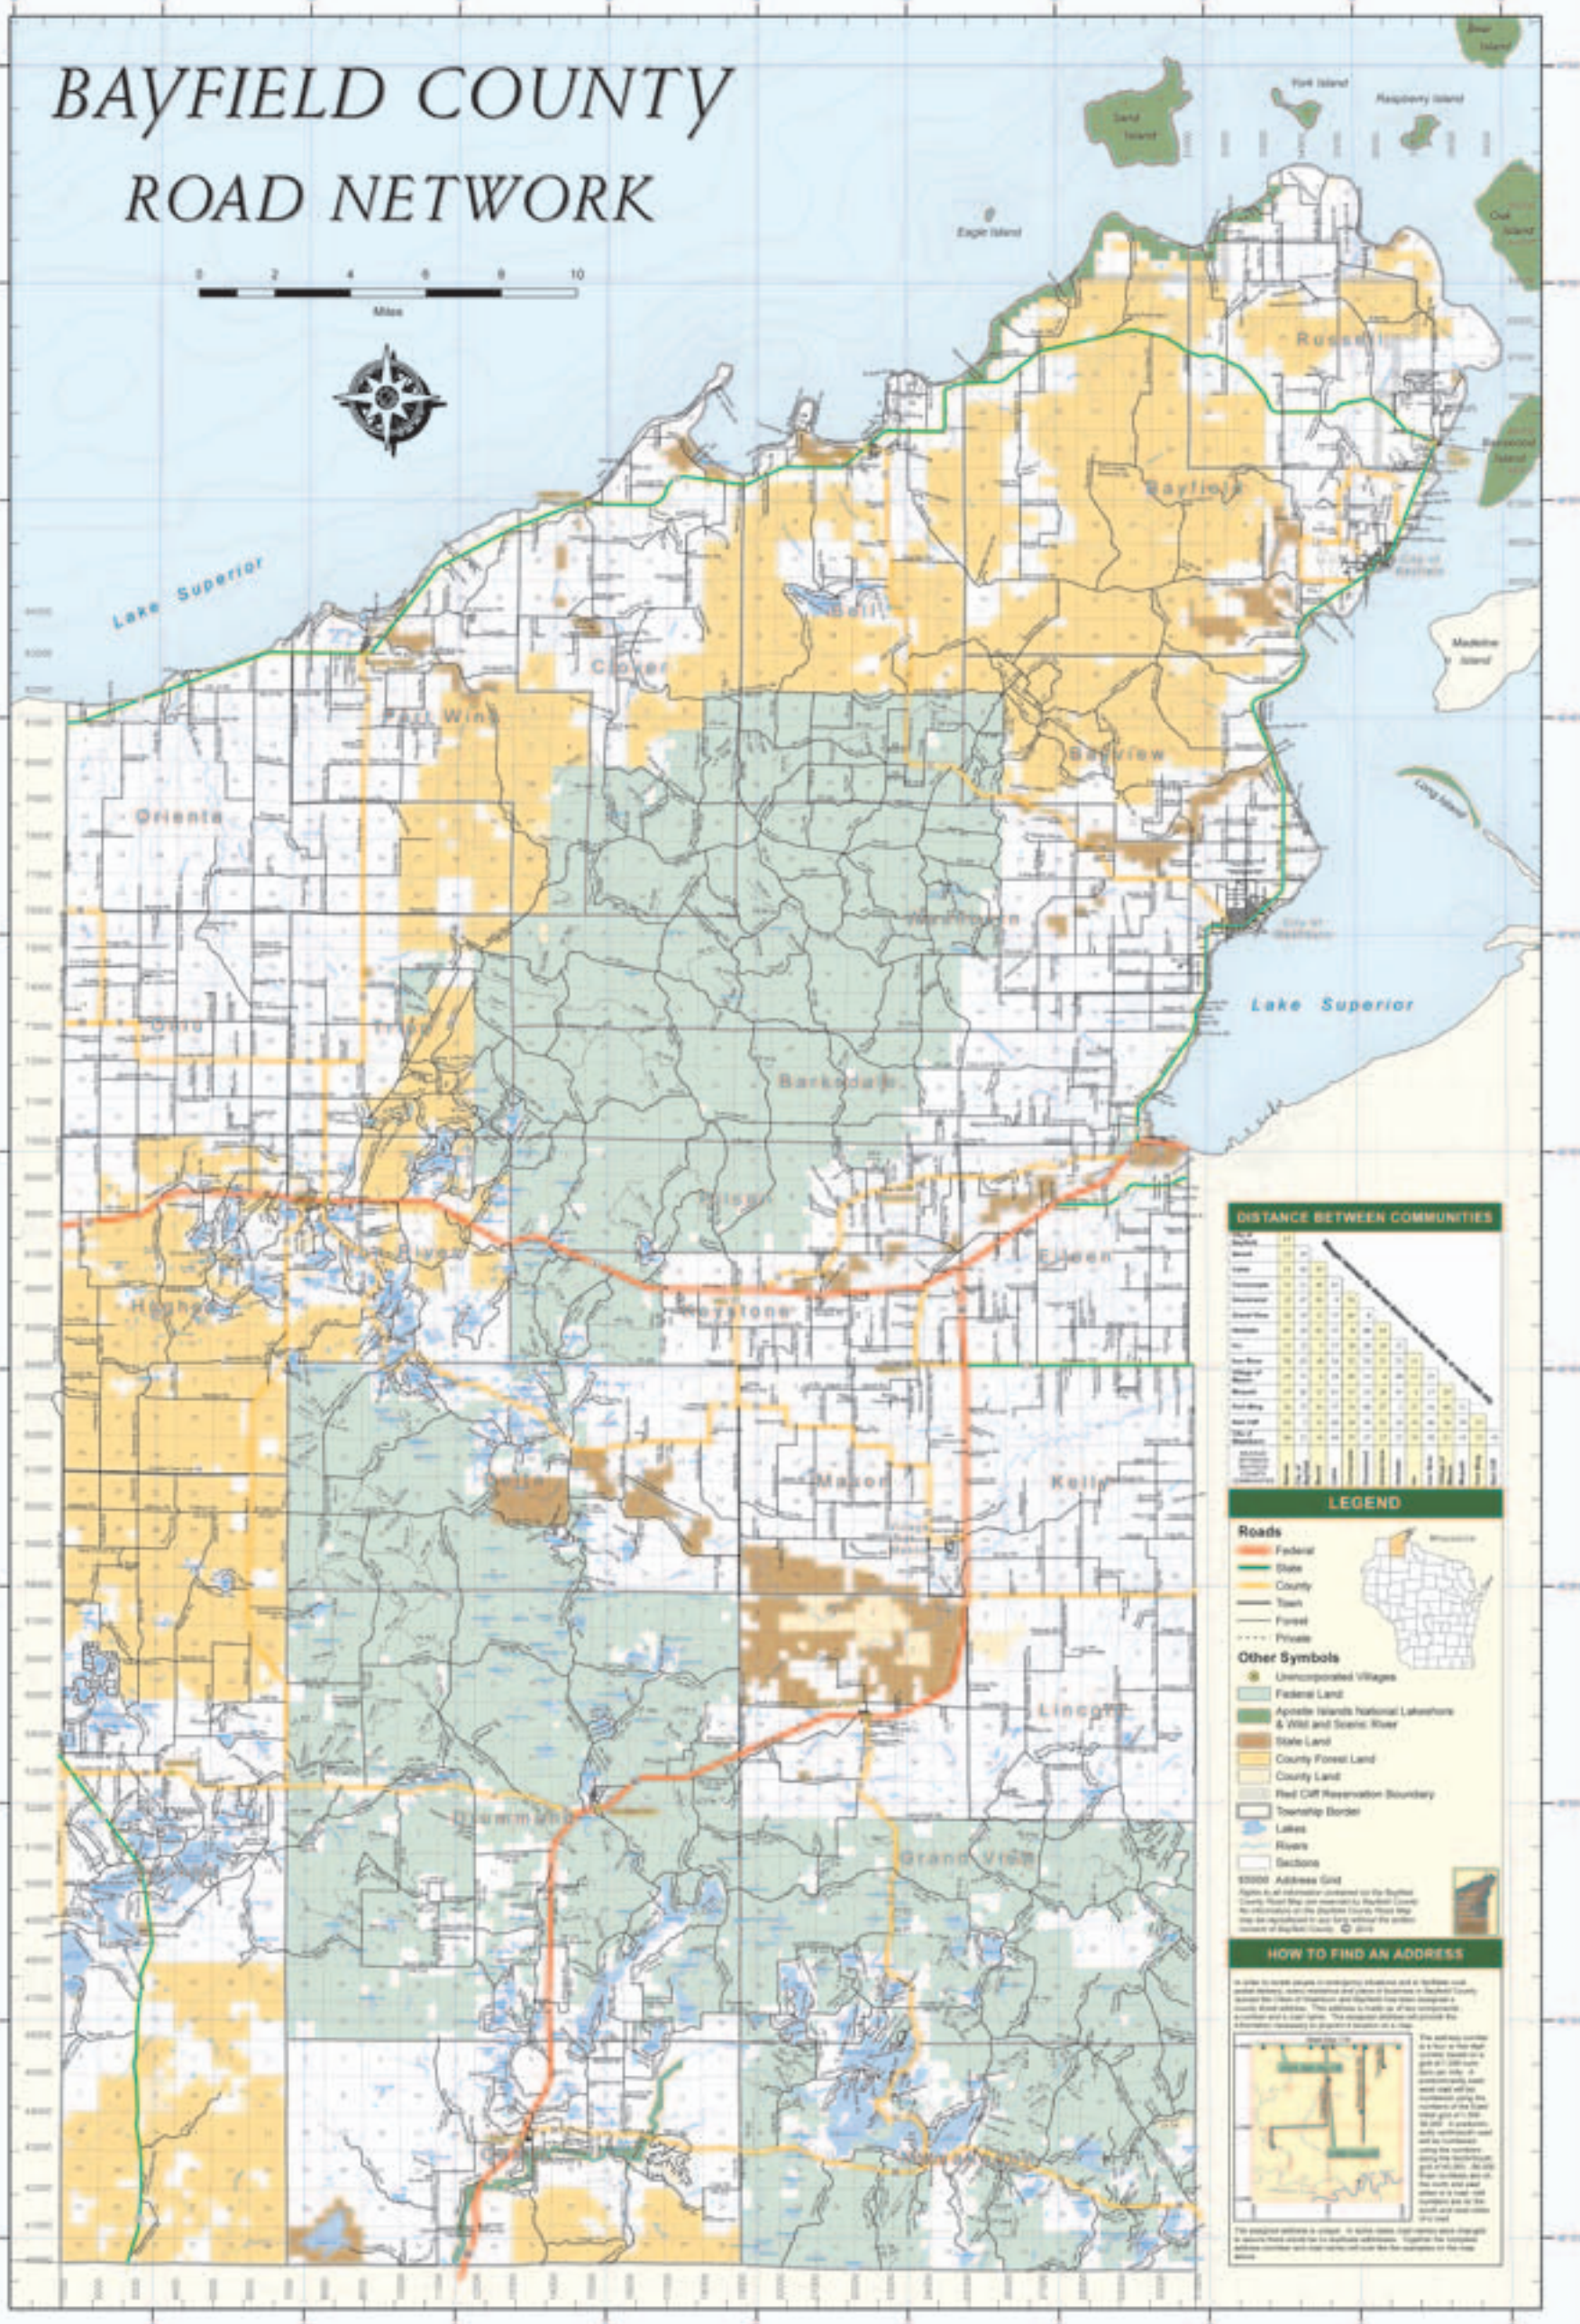

BAYFIELD COUNTY ROAD NETWORK

DISTANCE BETWEEN COMMUNITIES

LEGEND

- Roads**
 - Federal
 - State
 - County
 - Town
 - Forest
 - Private
- Other Symbols**
 - Unincorporated Villages
 - Federal Land
 - Agricultural National Lakeshore & Wild and Scenic River
 - State Land
 - County Forest Land
 - County Land
 - Red Cliff Reservation Boundary
 - Township Border
 - Lakes
 - Rivers
 - Sections
 - 50000 Address Grid

HOW TO FIND AN ADDRESS

Apply to each angle in clockwise direction and in 500-foot grid.

The address number is a four or five digit number based on a grid of 500-foot squares. The first two digits are the township and range numbers. The last two or three digits are the section and subsection numbers. The address number is always written with four or five digits. The address number is always written with four or five digits.