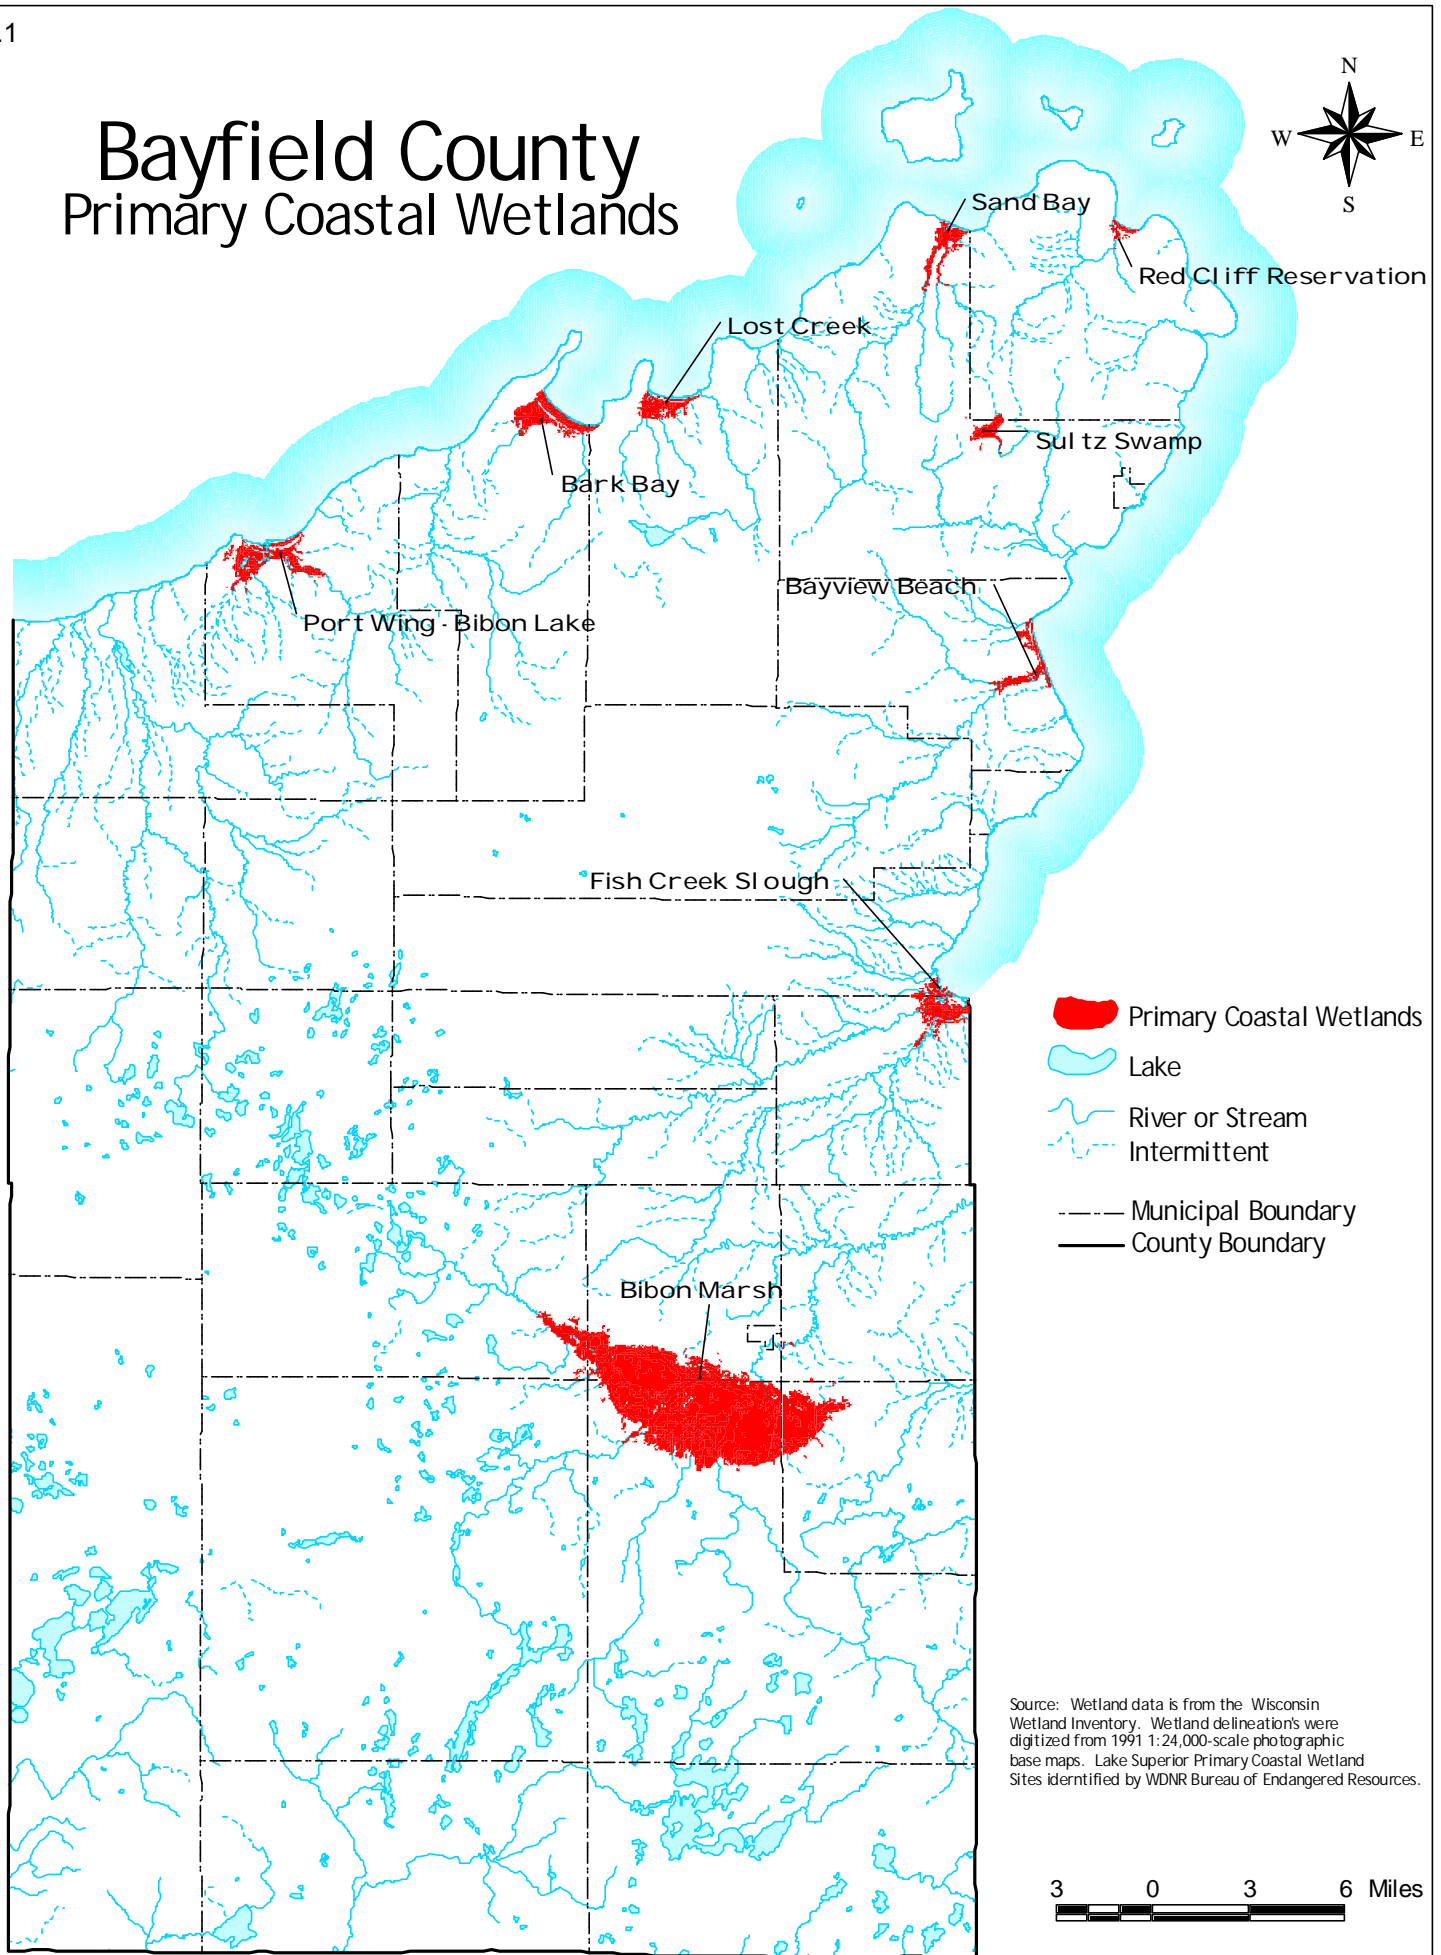

# Bayfield County Primary Coastal Wetlands

Source: Wetland data is from the Wisconsin Wetland Inventory. Wetland delineations were digitized from 1991 1:24,000-scale photographic base maps. Lake Superior Primary Coastal Wetland Sites identified by WDNR Bureau of Endangered Resources.