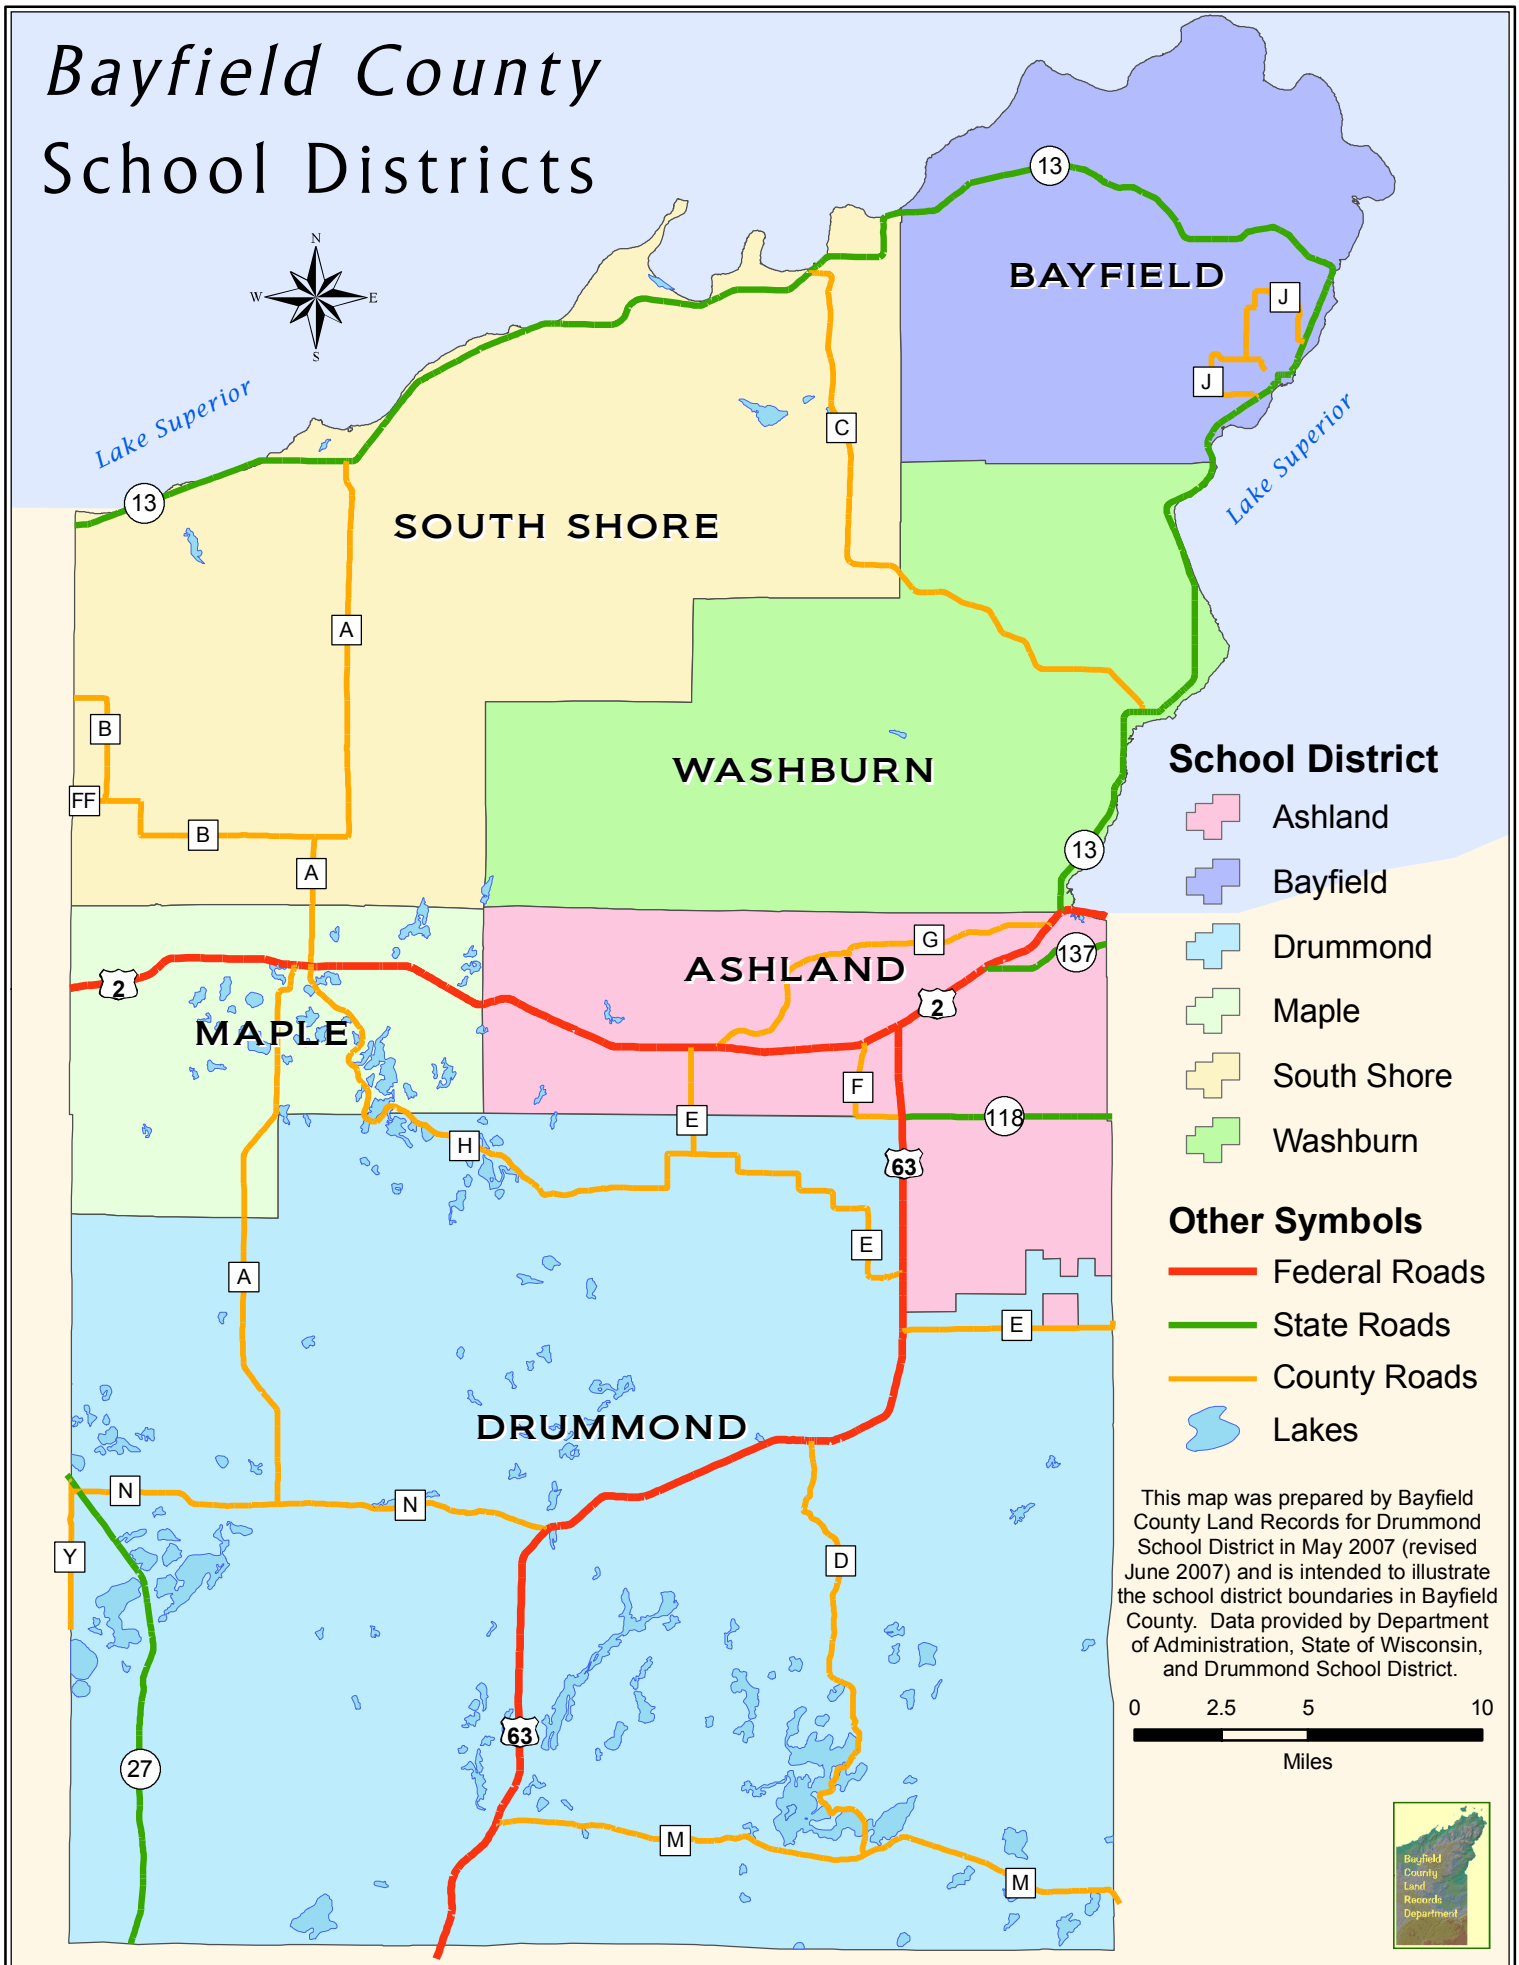

Bayfield County School Districts

School District

-  Ashland
-  Bayfield
-  Drummond
-  Maple
-  South Shore
-  Washburn

Other Symbols

-  Federal Roads
-  State Roads
-  County Roads
-  Lakes

This map was prepared by Bayfield County Land Records for Drummond School District in May 2007 (revised June 2007) and is intended to illustrate the school district boundaries in Bayfield County. Data provided by Department of Administration, State of Wisconsin, and Drummond School District.

Bayfield County Land Records Department