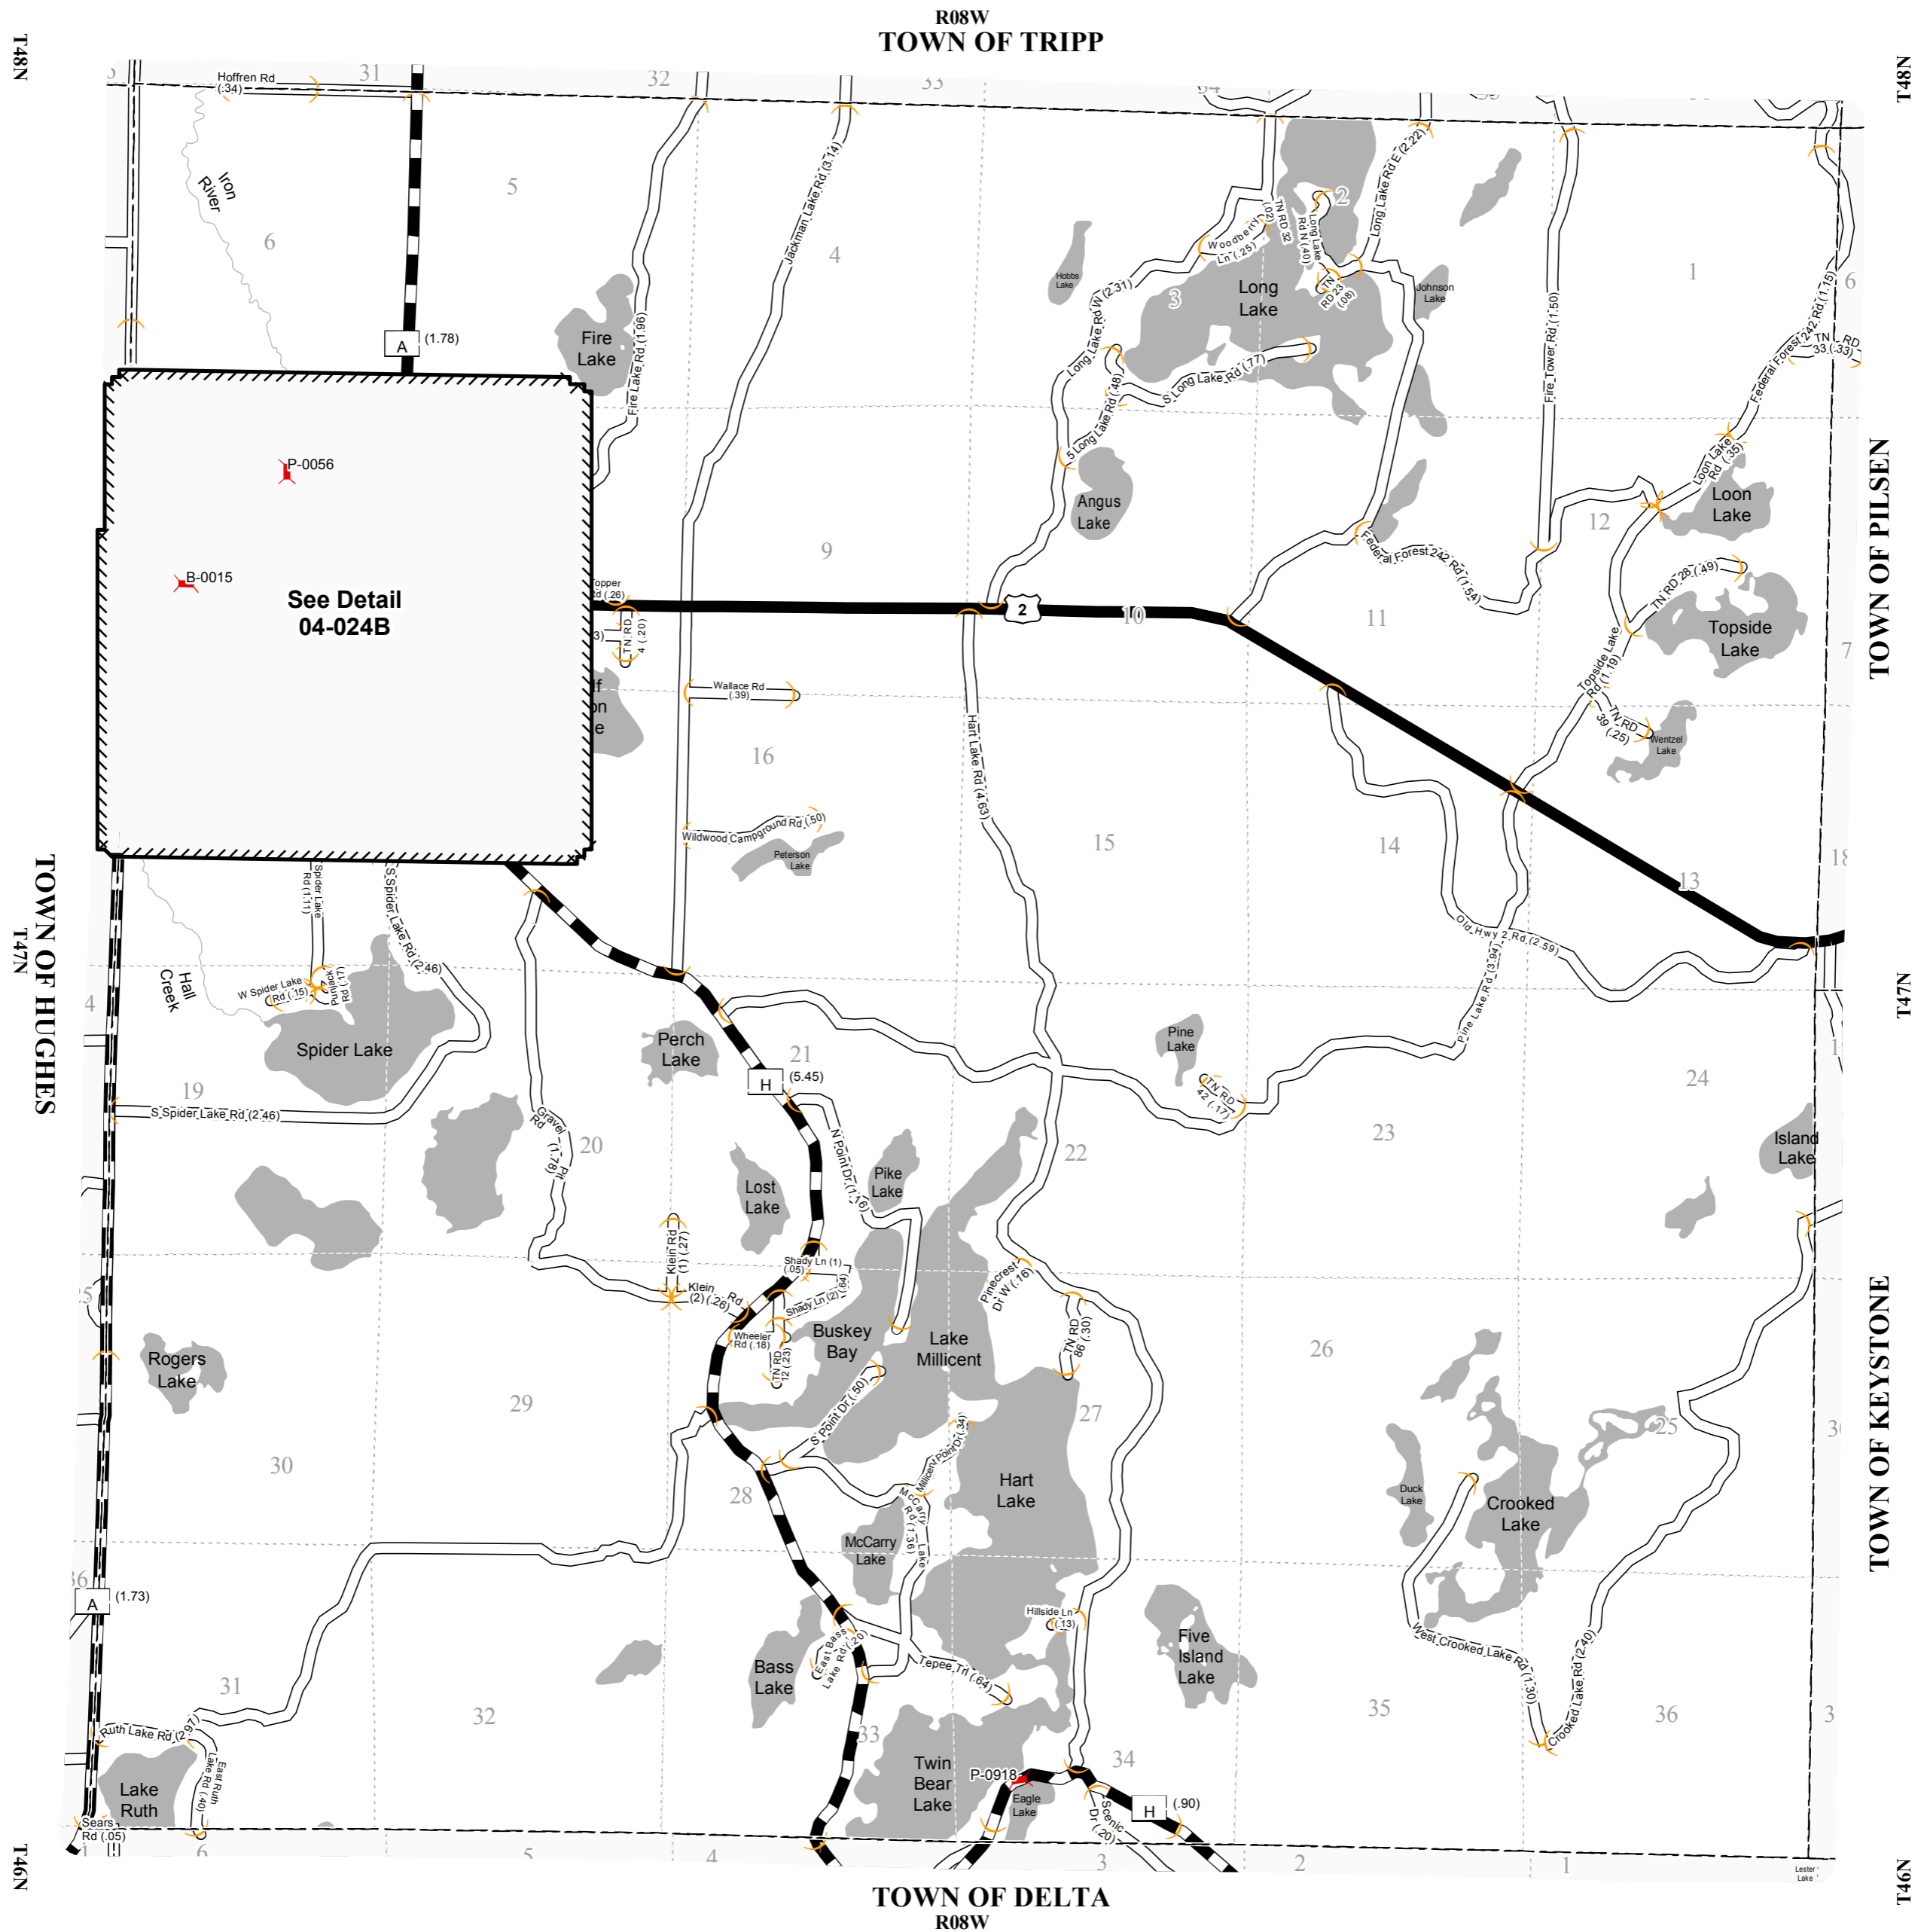

STATE OF WISCONSIN
WISCONSIN DEPARTMENT OF TRANSPORTATION
TOWN PLAT RECORD

04 - 024A

TOWN OF
IRON RIVER
COUNTY: BAYFIELD

DATE	MILEAGE FOR LOCAL ROADS/STREETS	LOCAL ROADS/STREETS Certified in accordance with sec. 86.30 Wis. stat.
(1) 4-1-06	61.95	
(2) 1-1-07	.	Signature: _____ Date: _____
(3) 4-1-07	.	Title: _____

MILEAGE FOR COUNTY TRUNKS	MILEAGE FOR COUNTY OTHER ROADS
10.98	00.00

- (1) THIS DATA REPRESENTS THE LAST CERTIFIED MILEAGE AS CORRECTED BY THE DISTRICT WHICH MAY HAVE BEEN USED FOR PAST TRANSPORTATION AIDS.
- (2) THE TOWN CHAIRMAN OR CITY/VILLAGE CLERK IS TO FILL IN THE MILEAGE TO BE CERTIFIED AS OPEN TO THE PUBLIC AS OF THE FOLLOWING JANUARY, INCLUDING THE NEW CHANGES THAT ARE MADE ON THE PLAT.
- (3) THIS DATA REPRESENTS MILEAGE ADJUSTMENTS MADE BY THE D.O.T. DISTRICT DUE TO FIELD VERIFICATION, INVENTORY, ANNEXATION, ETC. TRANSPORTATION AID PAYMENTS MAY BE MADE BASED ON THIS FIGURE.

LEGEND:

- County Trunk Highway
- Local Road
- US Highway
- County Border
- CVT Border
- PLSS Border
- Bridge
- Route Identifier

This information contained on this map was created for the official use of the Wisconsin Department of Transportation (WisDOT). Any other use while not prohibited, is the sole responsibility of the user. WisDOT expressly disclaims all liability regarding fitness of use of the information for other than official WisDOT business.

STATE OF WISCONSIN
 WISCONSIN DEPARTMENT OF TRANSPORTATION
 TOWN PLAT RECORD

04 - 024B

PART OF TOWN OF
IRON RIVER
 COUNTY: BAYFIELD

- LEGEND:**
- County Trunk Highway
 - Local Road
 - US Highway
 - County Border
 - CVT Border
 - PLSS Border
 - Bridge
 - Route Identifier