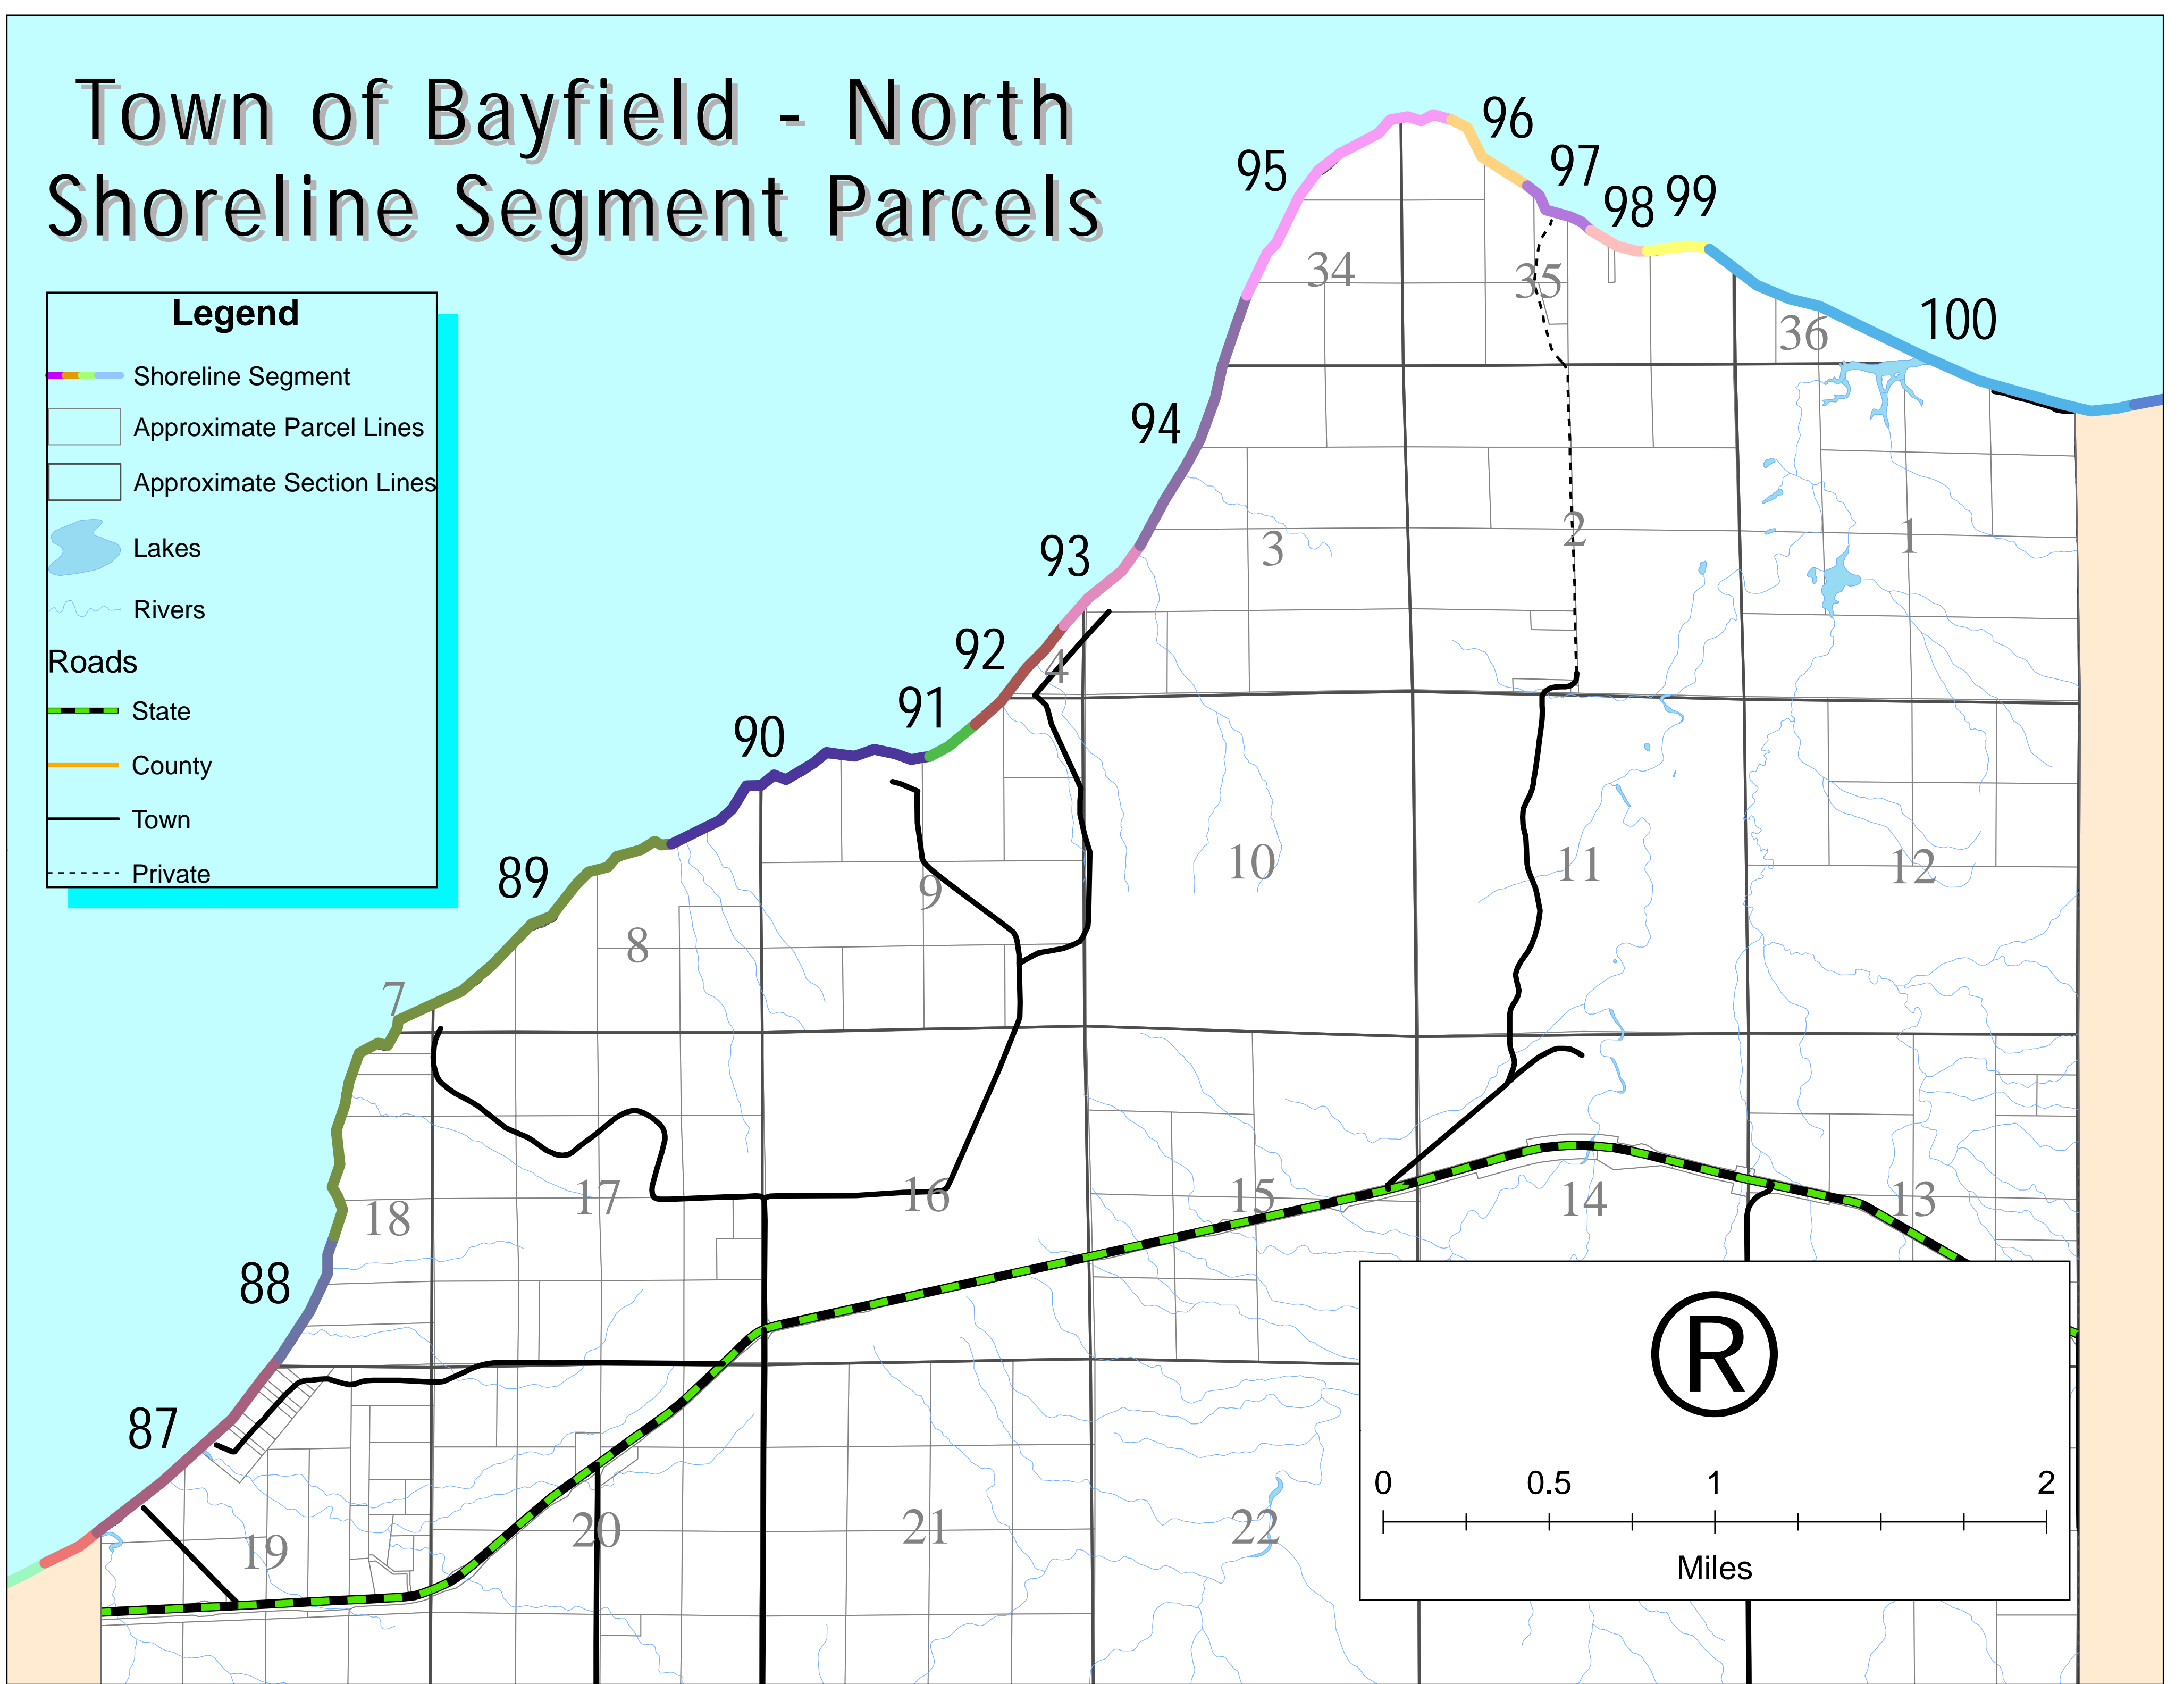

Town of Bayfield - North Shoreline Segment Parcels

Legend

- Shoreline Segment
- Approximate Parcel Lines
- Approximate Section Lines
- Lakes
- Rivers
- Roads
 - State
 - County
 - Town
 - Private

This map was prepared by Bayfield County Land Records Department in June 2008 for Bayfield County Zoning Department. It is intended to illustrate the Lake Superior shoreline segments and adjoining parcels in the Town of Bayfield.

Town of Bayfield - East Shoreline Segment Parcels