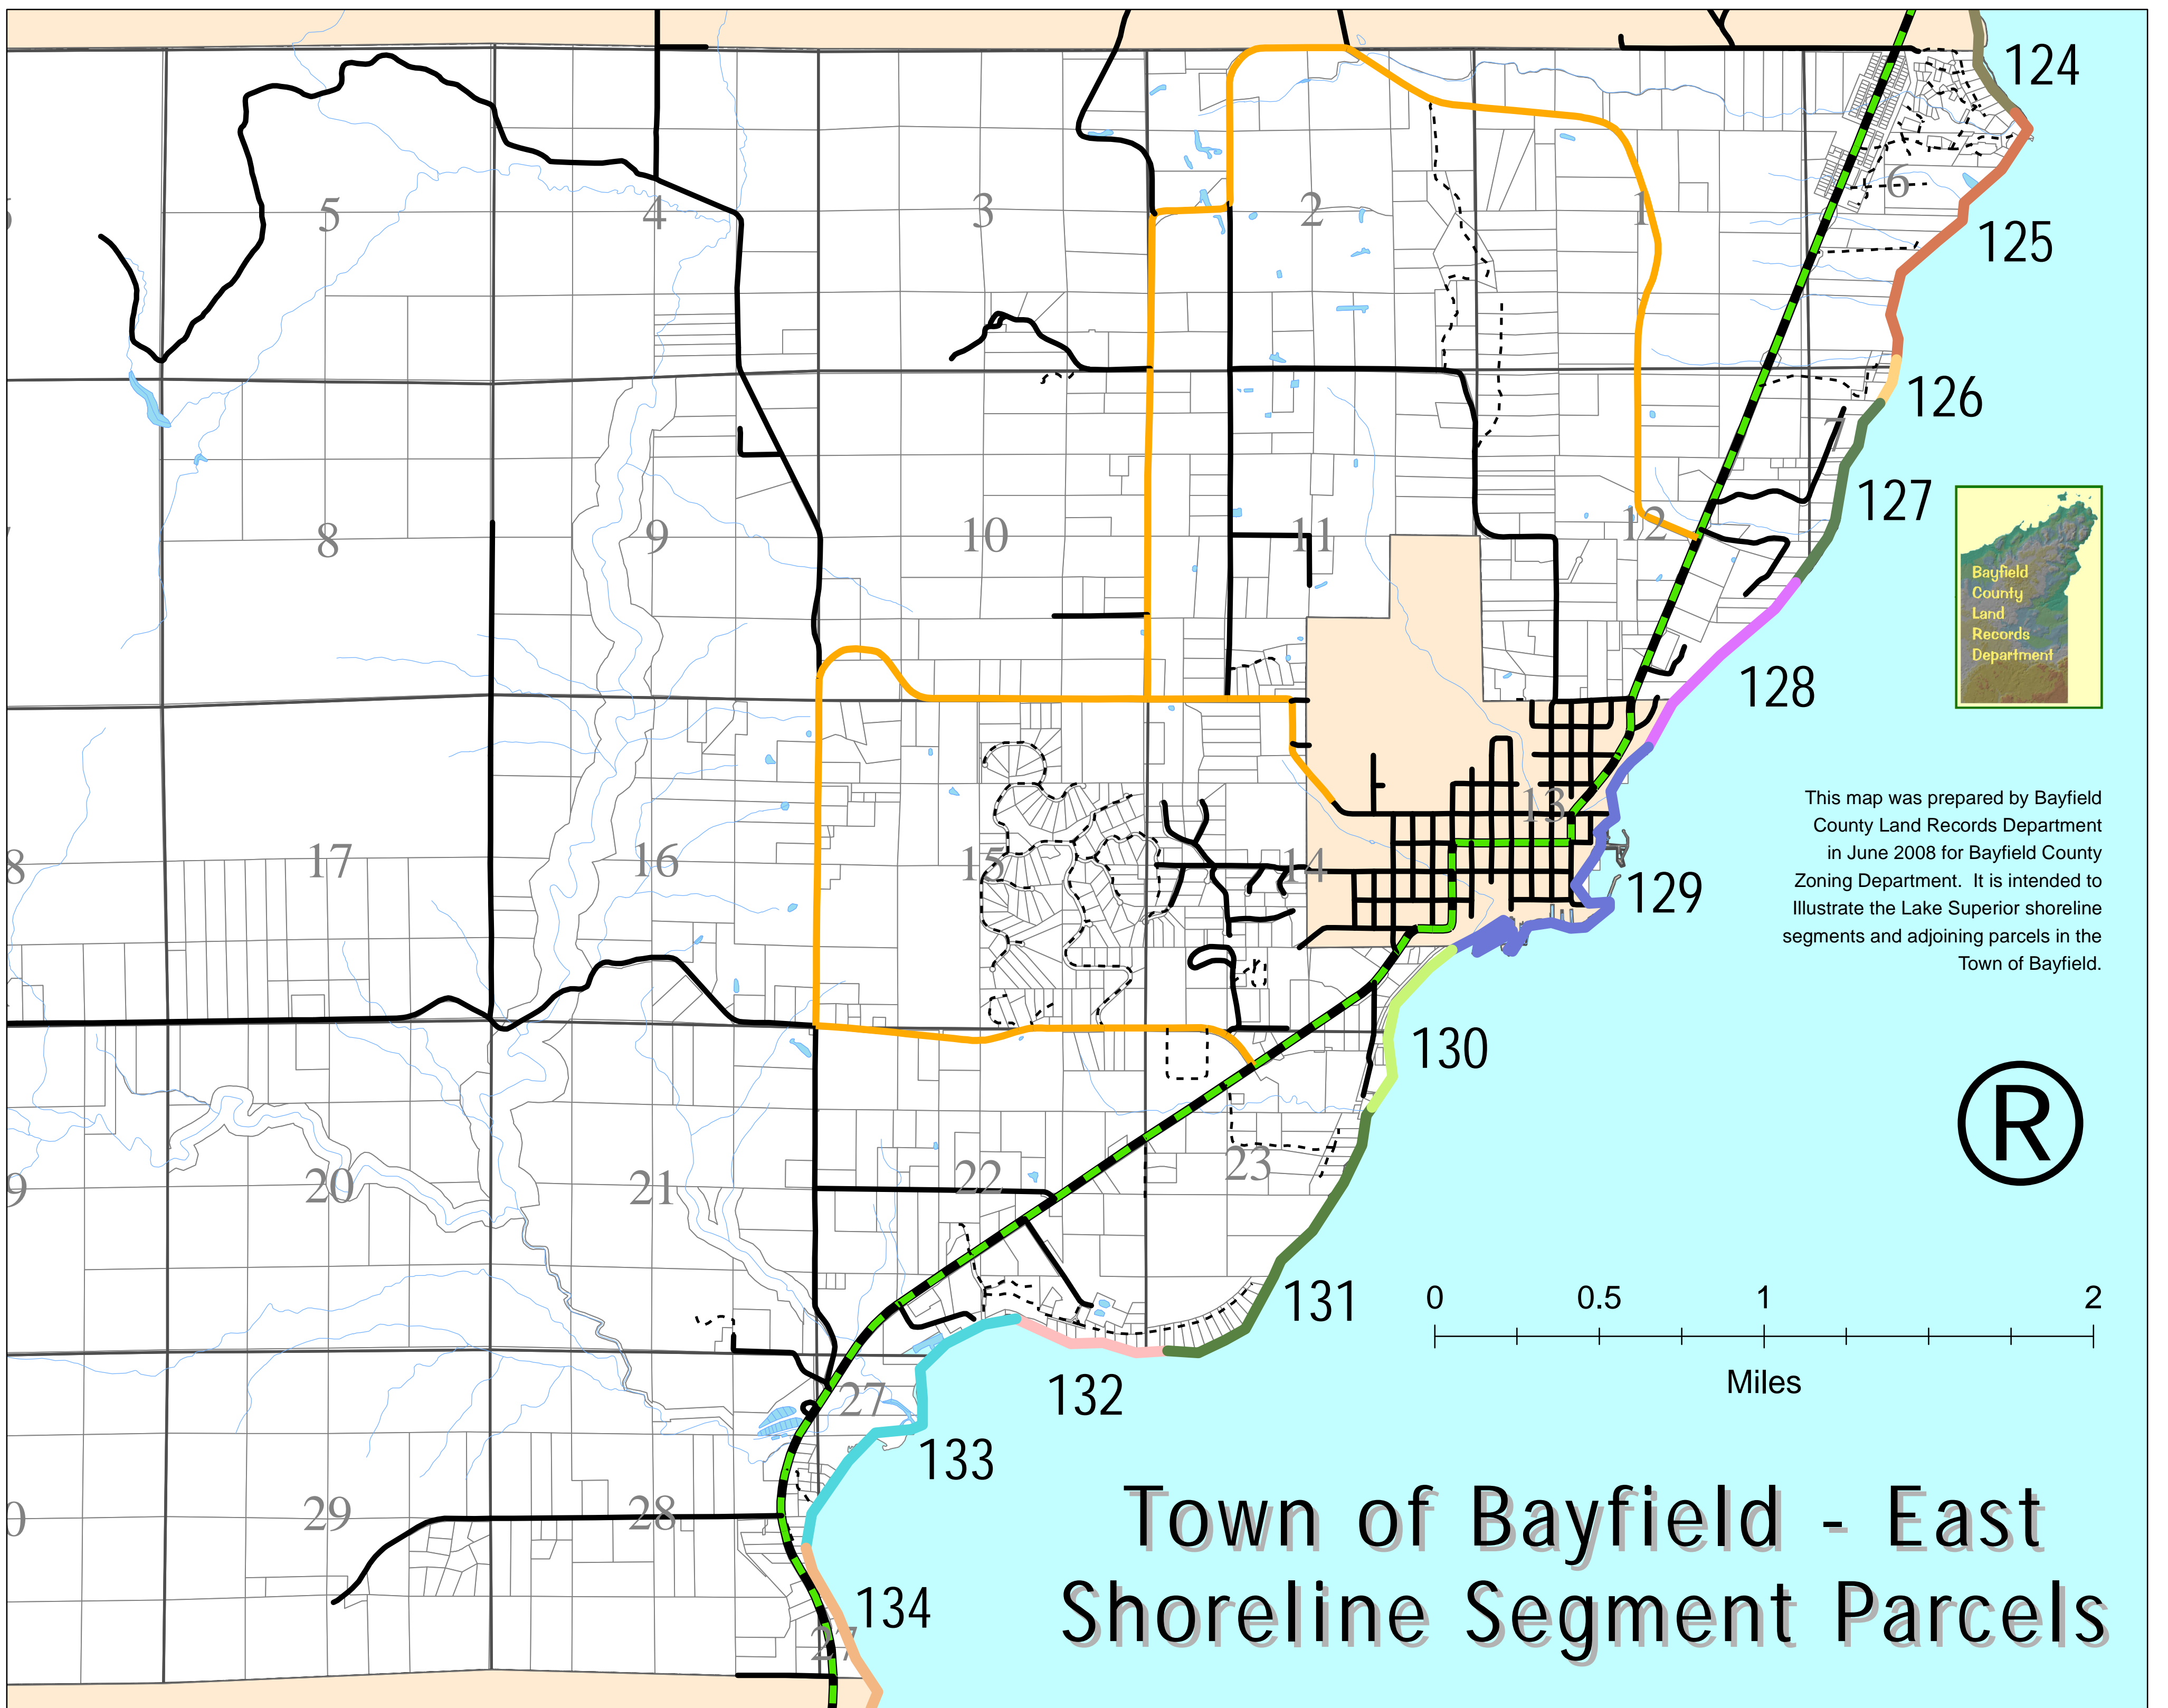

Town of Bayfield - North Shoreline Segment Parcels

Legend

- Shoreline Segment
- Approximate Parcel Lines
- Approximate Section Lines
- Lakes
- Rivers
- Roads
 - State
 - County
 - Town
 - Private

This map was prepared by Bayfield County Land Records Department in June 2008 for Bayfield County Zoning Department. It is intended to illustrate the Lake Superior shoreline segments and adjoining parcels in the Town of Bayfield.

Town of Bayfield - East Shoreline Segment Parcels