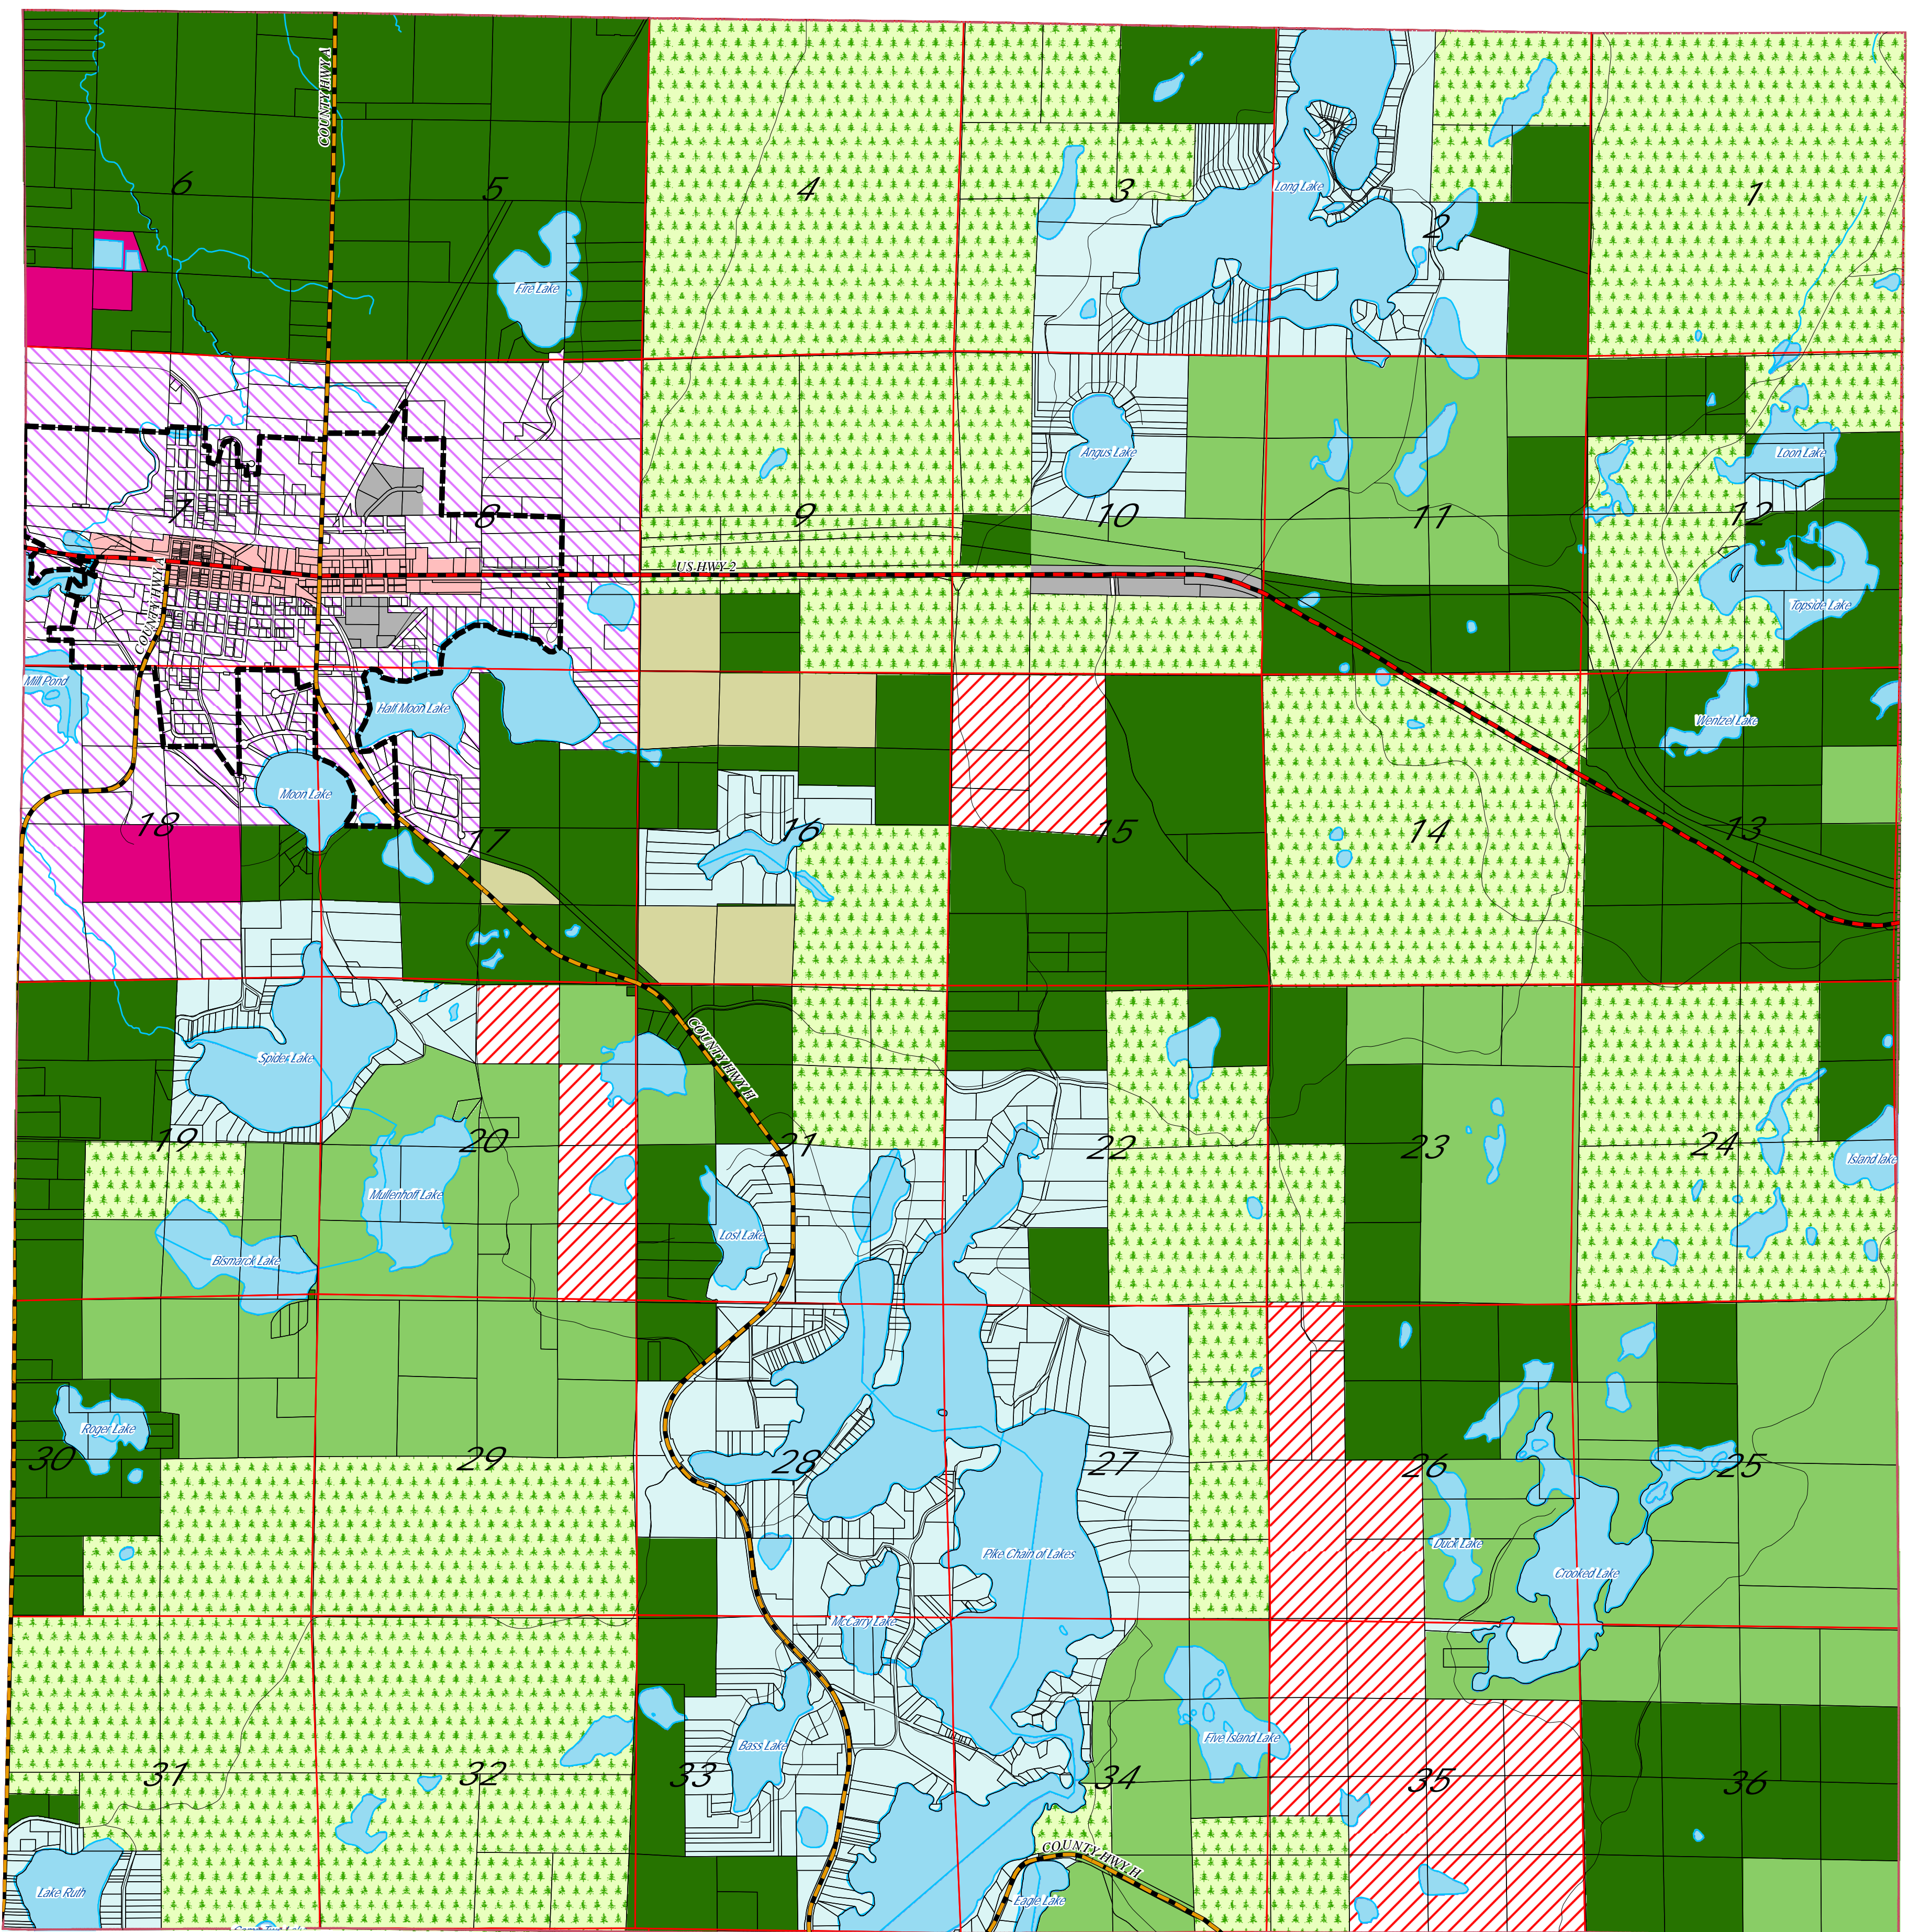

# Town of Iron River Future Land Use

Nov 09, 2009

- Public Forest
- Industrial (or Private) Forest
- Forest - Limited Residential
- Agricultural Core
- Agricultural - Limited Residential
- Rural - Moderate Residential
- Shoreland - Concentrated Residential
- Shoreland Recreation

- Village Mixed Use
- Village Residential
- Commercial
- Industrial
- Mining Overlay
- Natural Resources Protection\*
- Tribal Lands Overlay
- Municipal / Institutional

- Roads
- Federal
- State
- County
- Town
- Private
- Water

- Section Line
- Municipal Boundary
- County Boundary
- Sanitary District

\*The NRP Overlay shall be referenced on a separate map