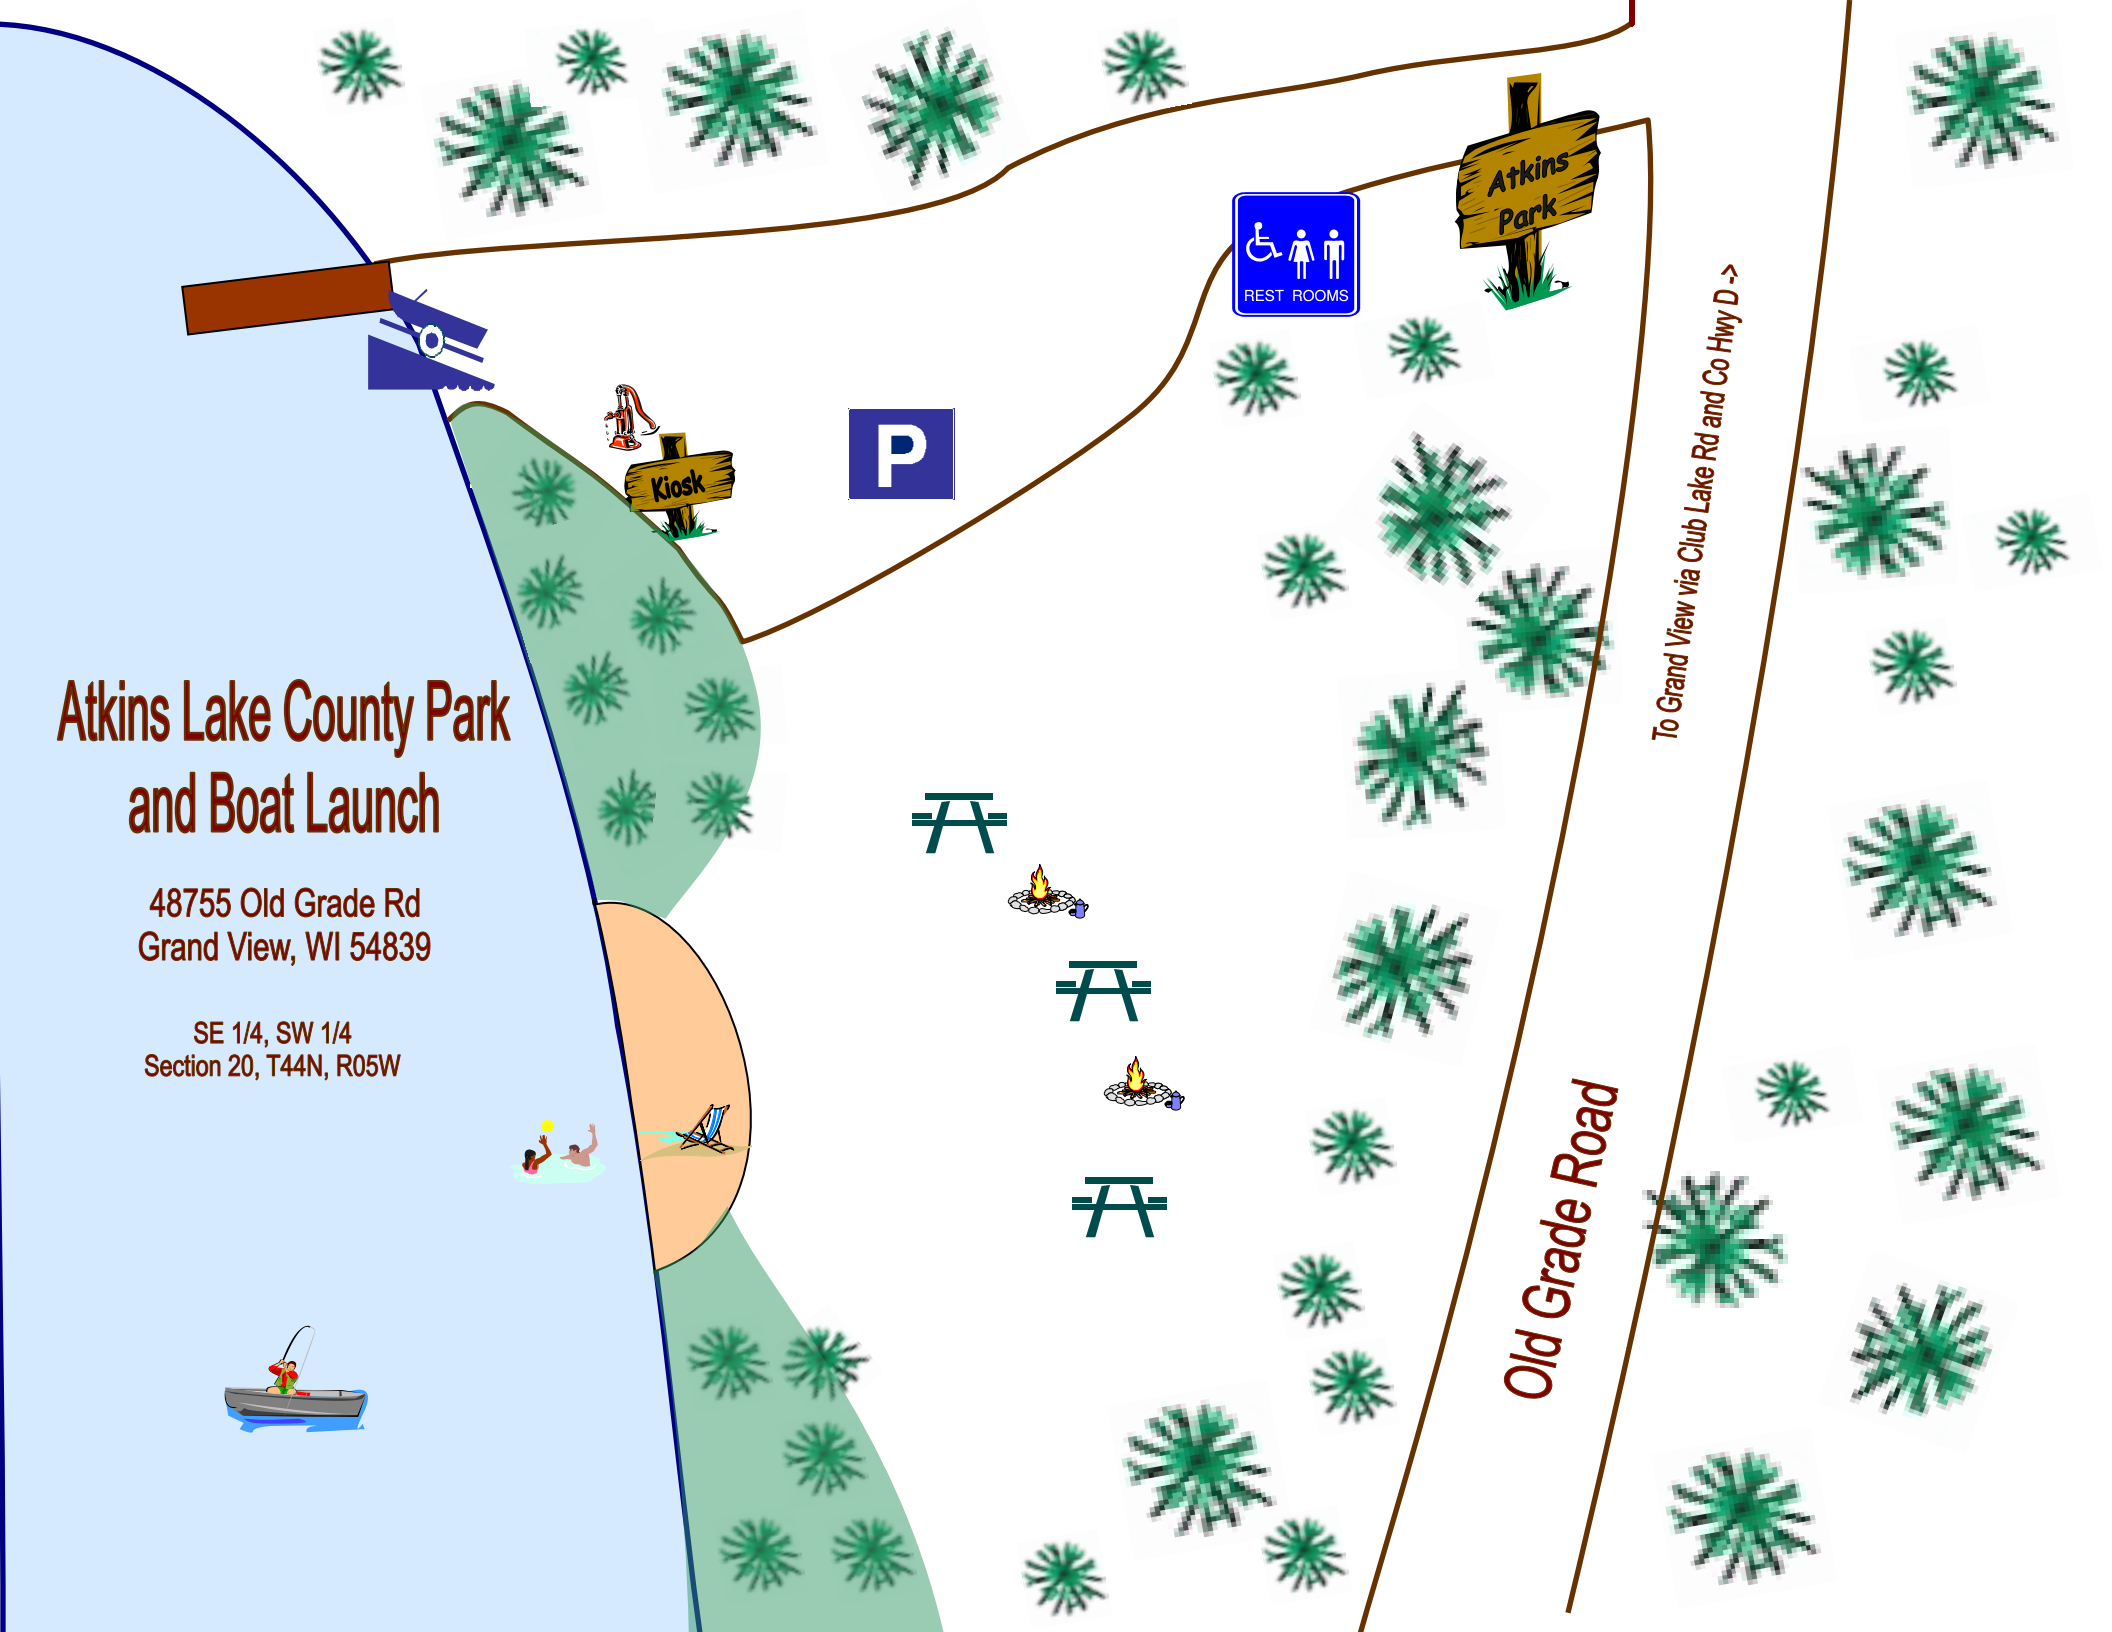

Atkins Lake County Park and Boat Launch

48755 Old Grade Rd
Grand View, WI 54839

SE 1/4, SW 1/4
Section 20, T44N, R05W

Kiosk

P

REST ROOMS

Atkins
Park

To Grand View via Club Lake Rd and Co Hwy D ->

Old Grade Road