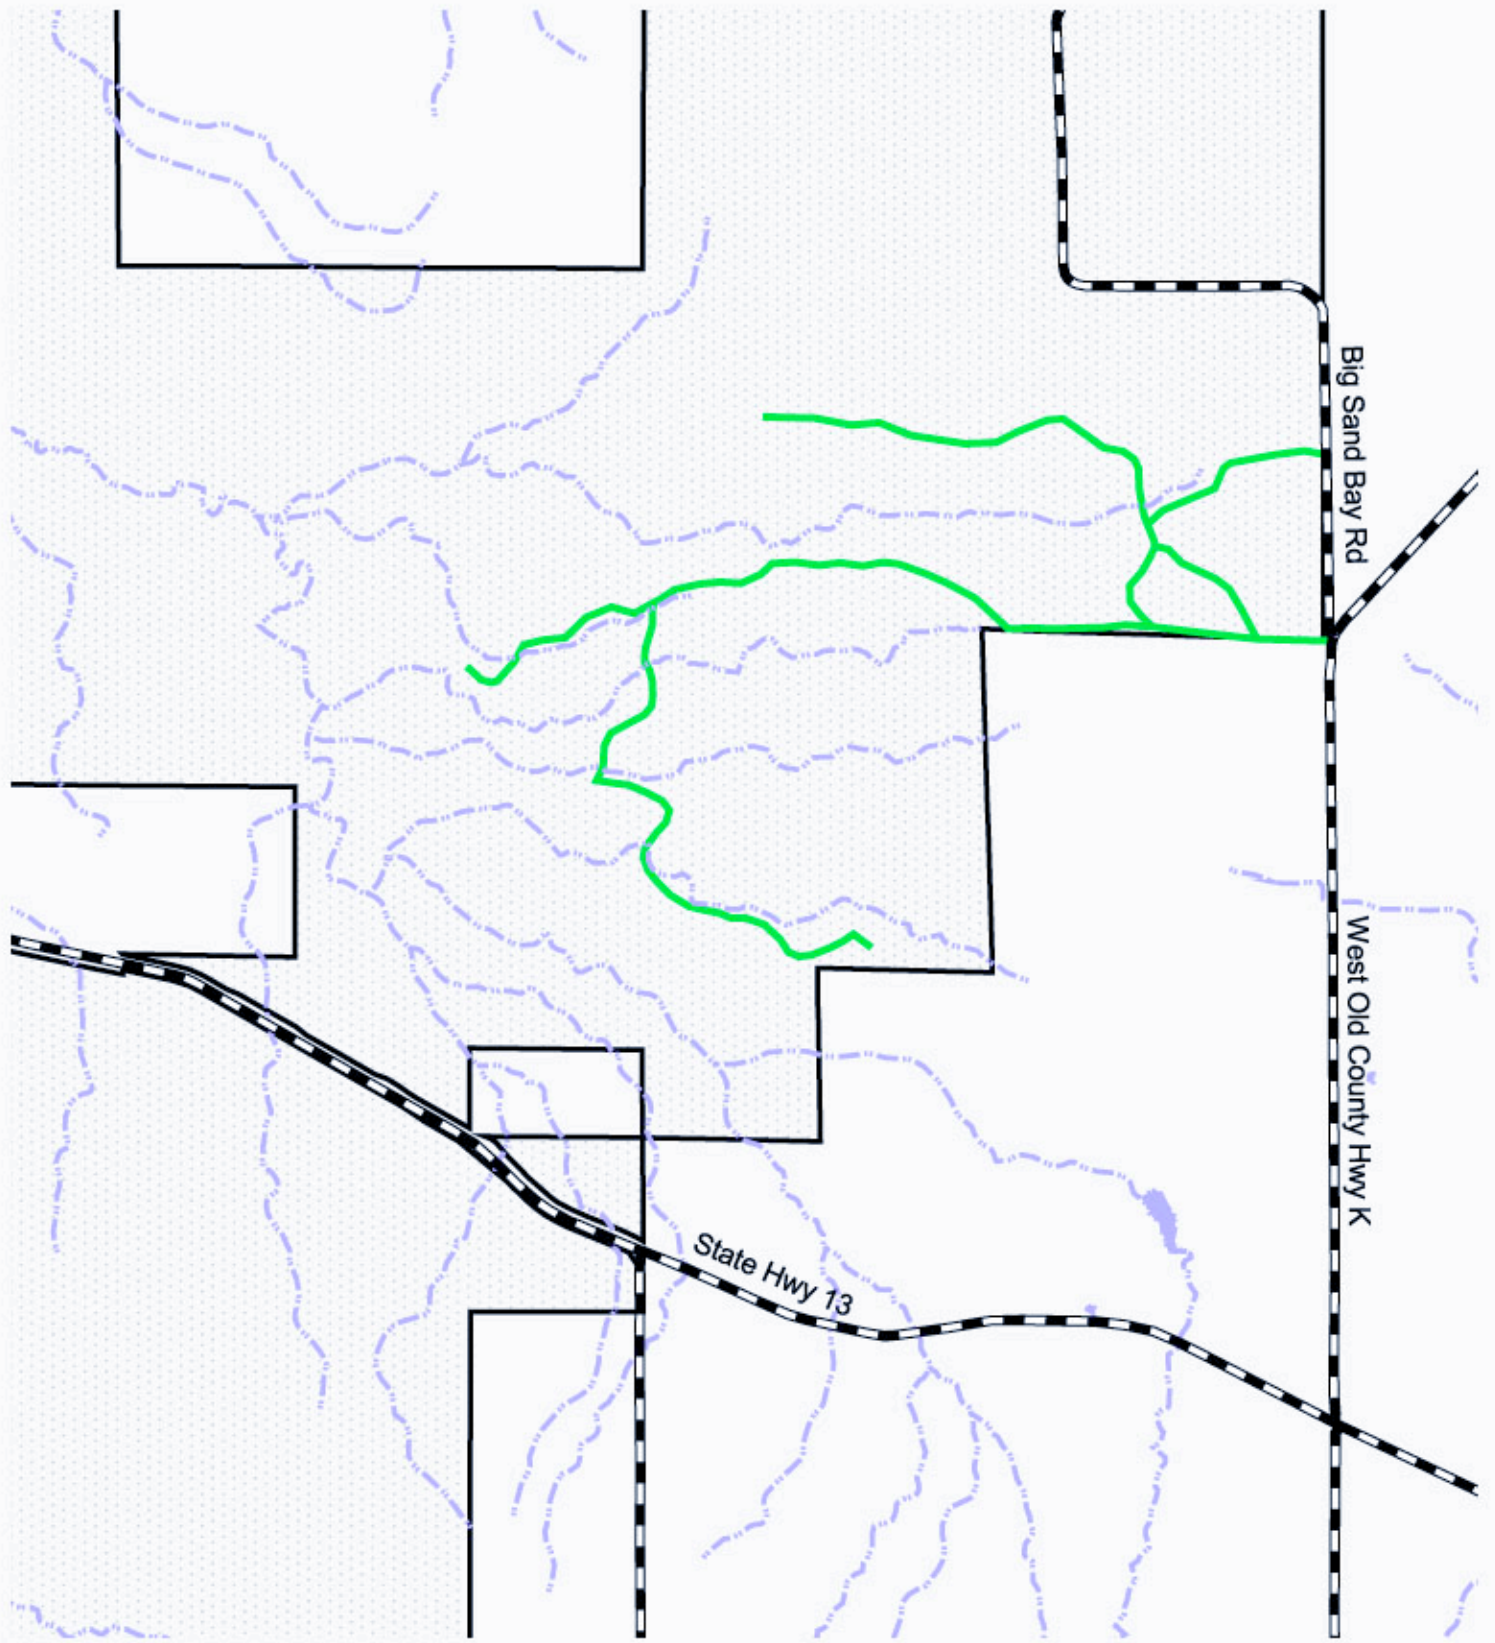

# Big Sand Bay Walking Trails

0 1320 Feet

## Legend

Secondary Forest Roads

Streams

Roads

Bayfield County  
Forest Boundary