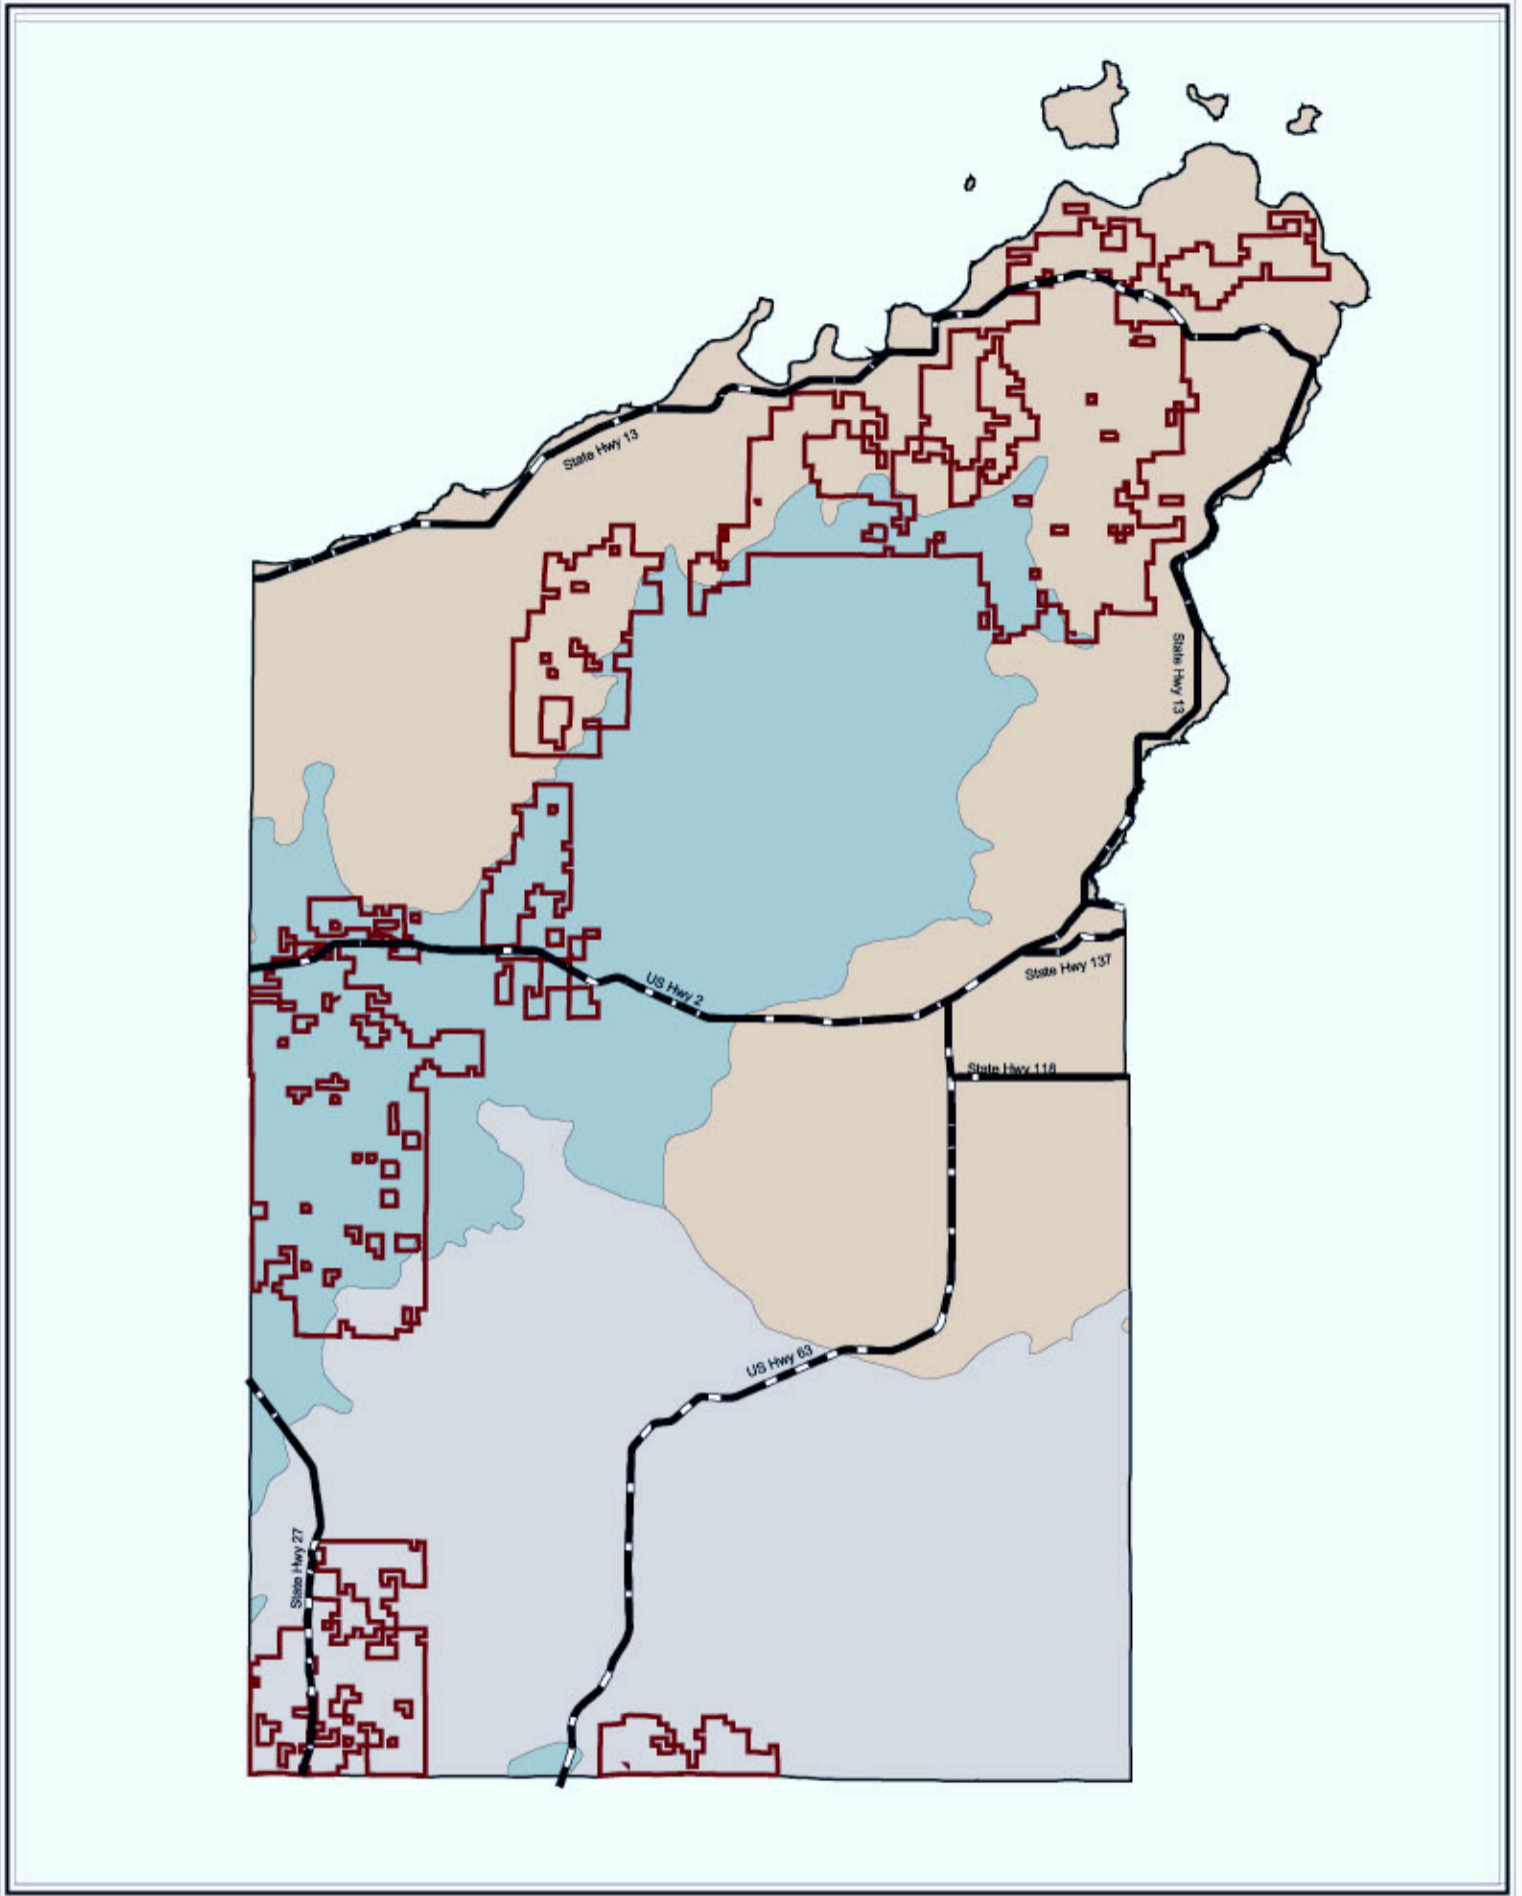

Bayfield County Forest Ecological Units

Legend

Ecological Units

-  North Central Forest
-  Northwest Sands
-  Superior Coastal Plain

Other Layers

-  Bay_comp.shp
-  State_roads.shp

Scale
0 2 4 6 Miles