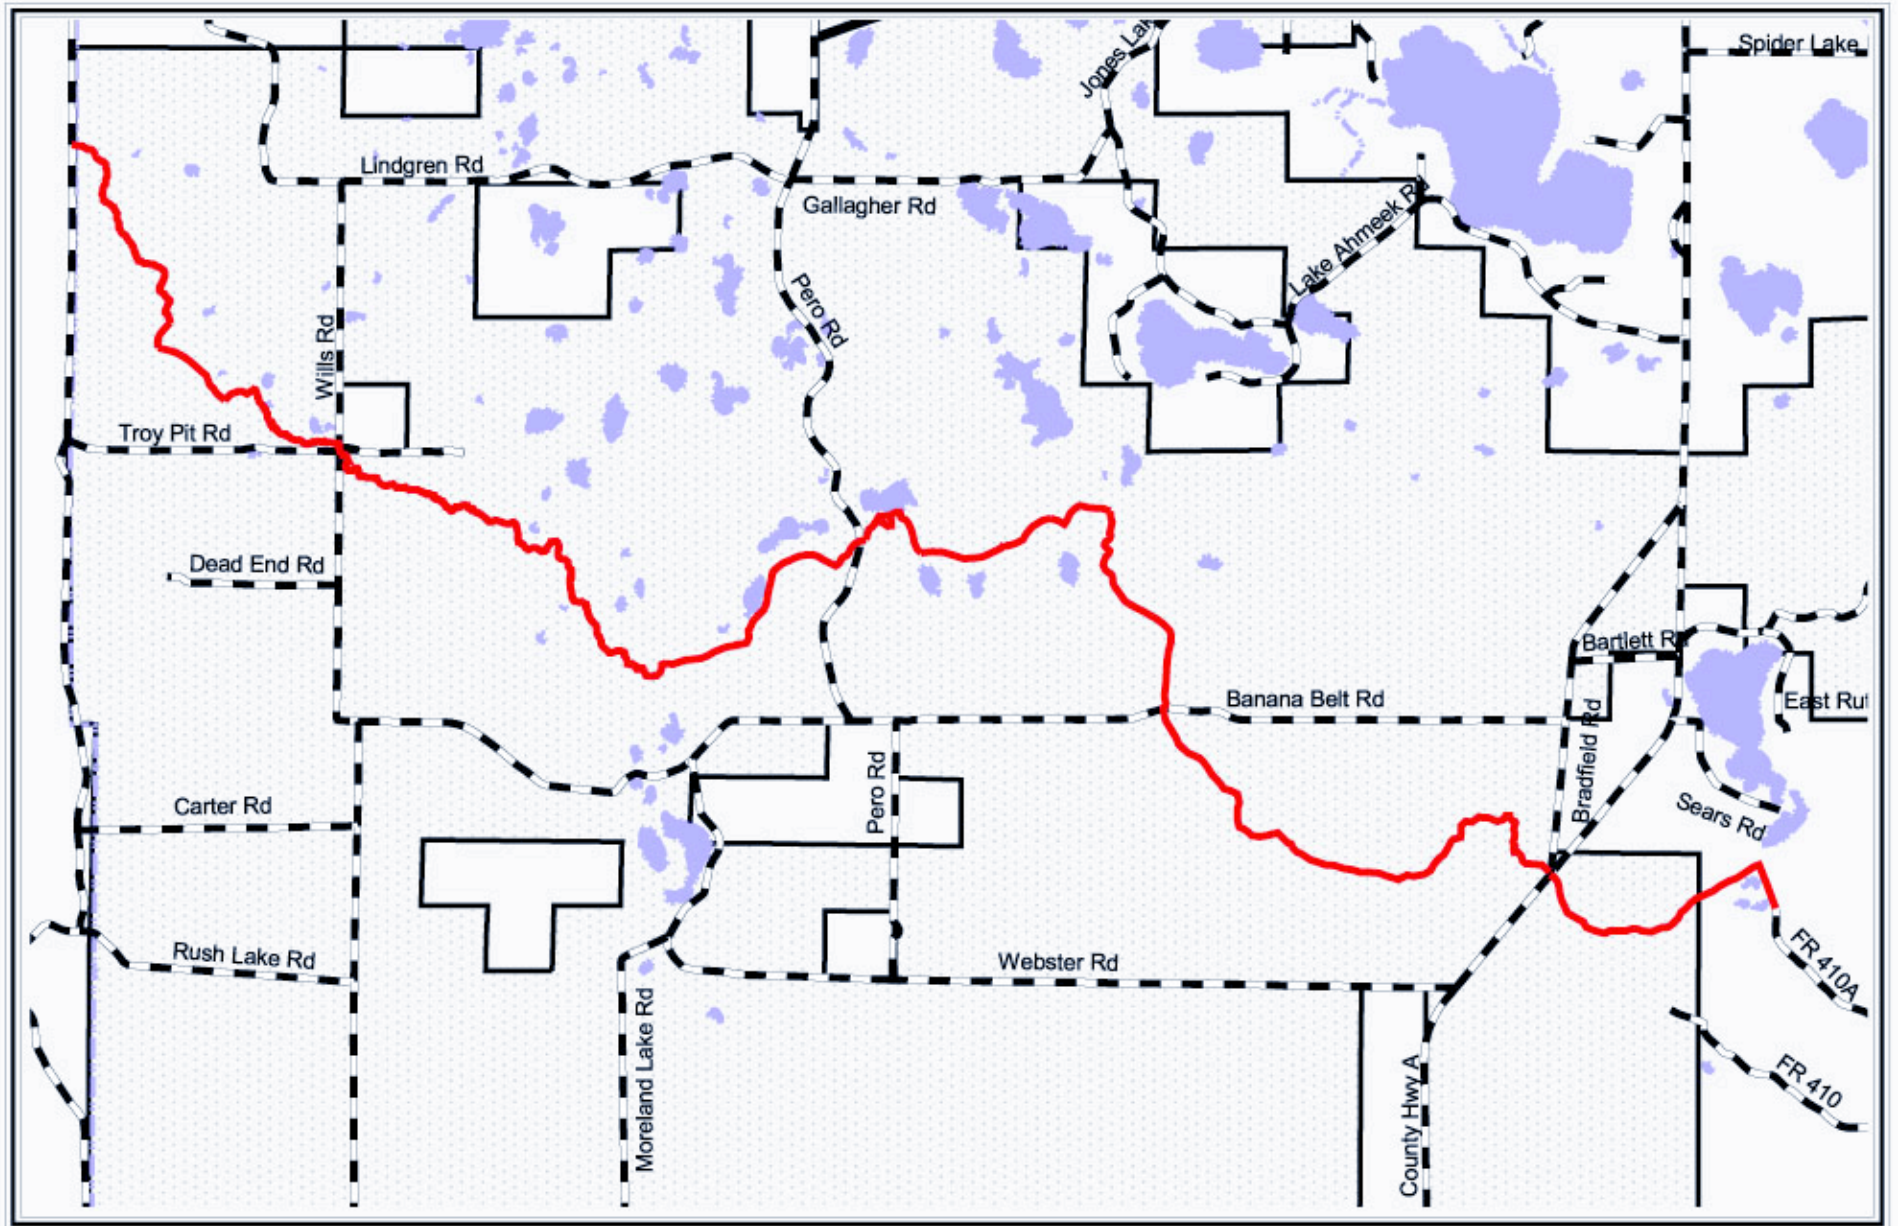

North Country Walking Trail

0 1320 2640 Feet

Legend

	North Country Trail		Lakes
	Roads		Streams
	Bayfield County Forest Boundary		