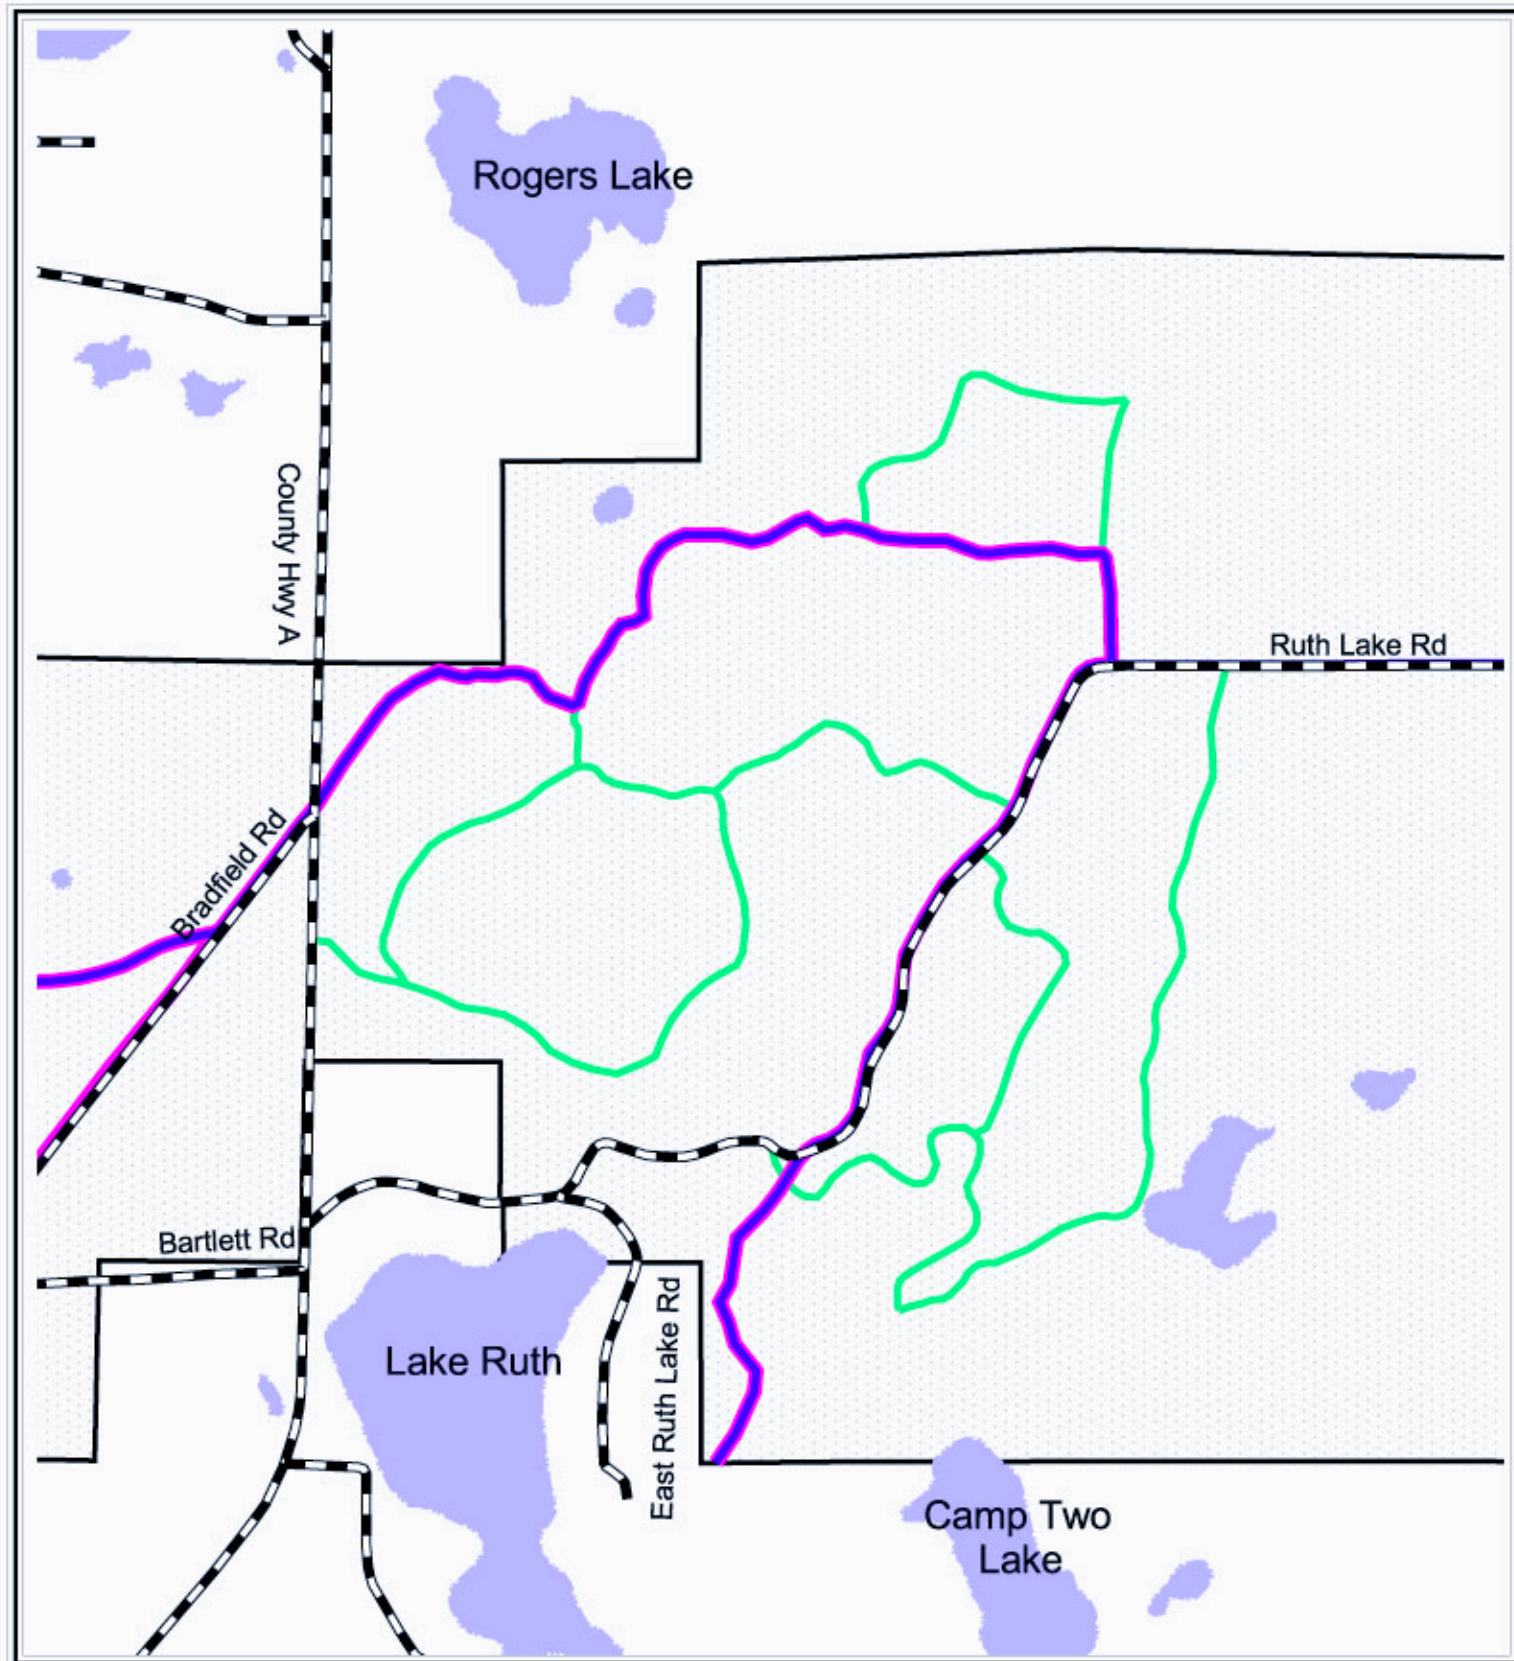

Ruth Lake Walking Trails

Legend

- | | | | |
|---|-------------------------|---|---------------------------------|
|  | Ruth Lake Walking Trail |  | ATV Trail |
|  | Snowmobile Trail |  | Bayfield County Forest Boundary |
|  | Roads |  | Lakes |