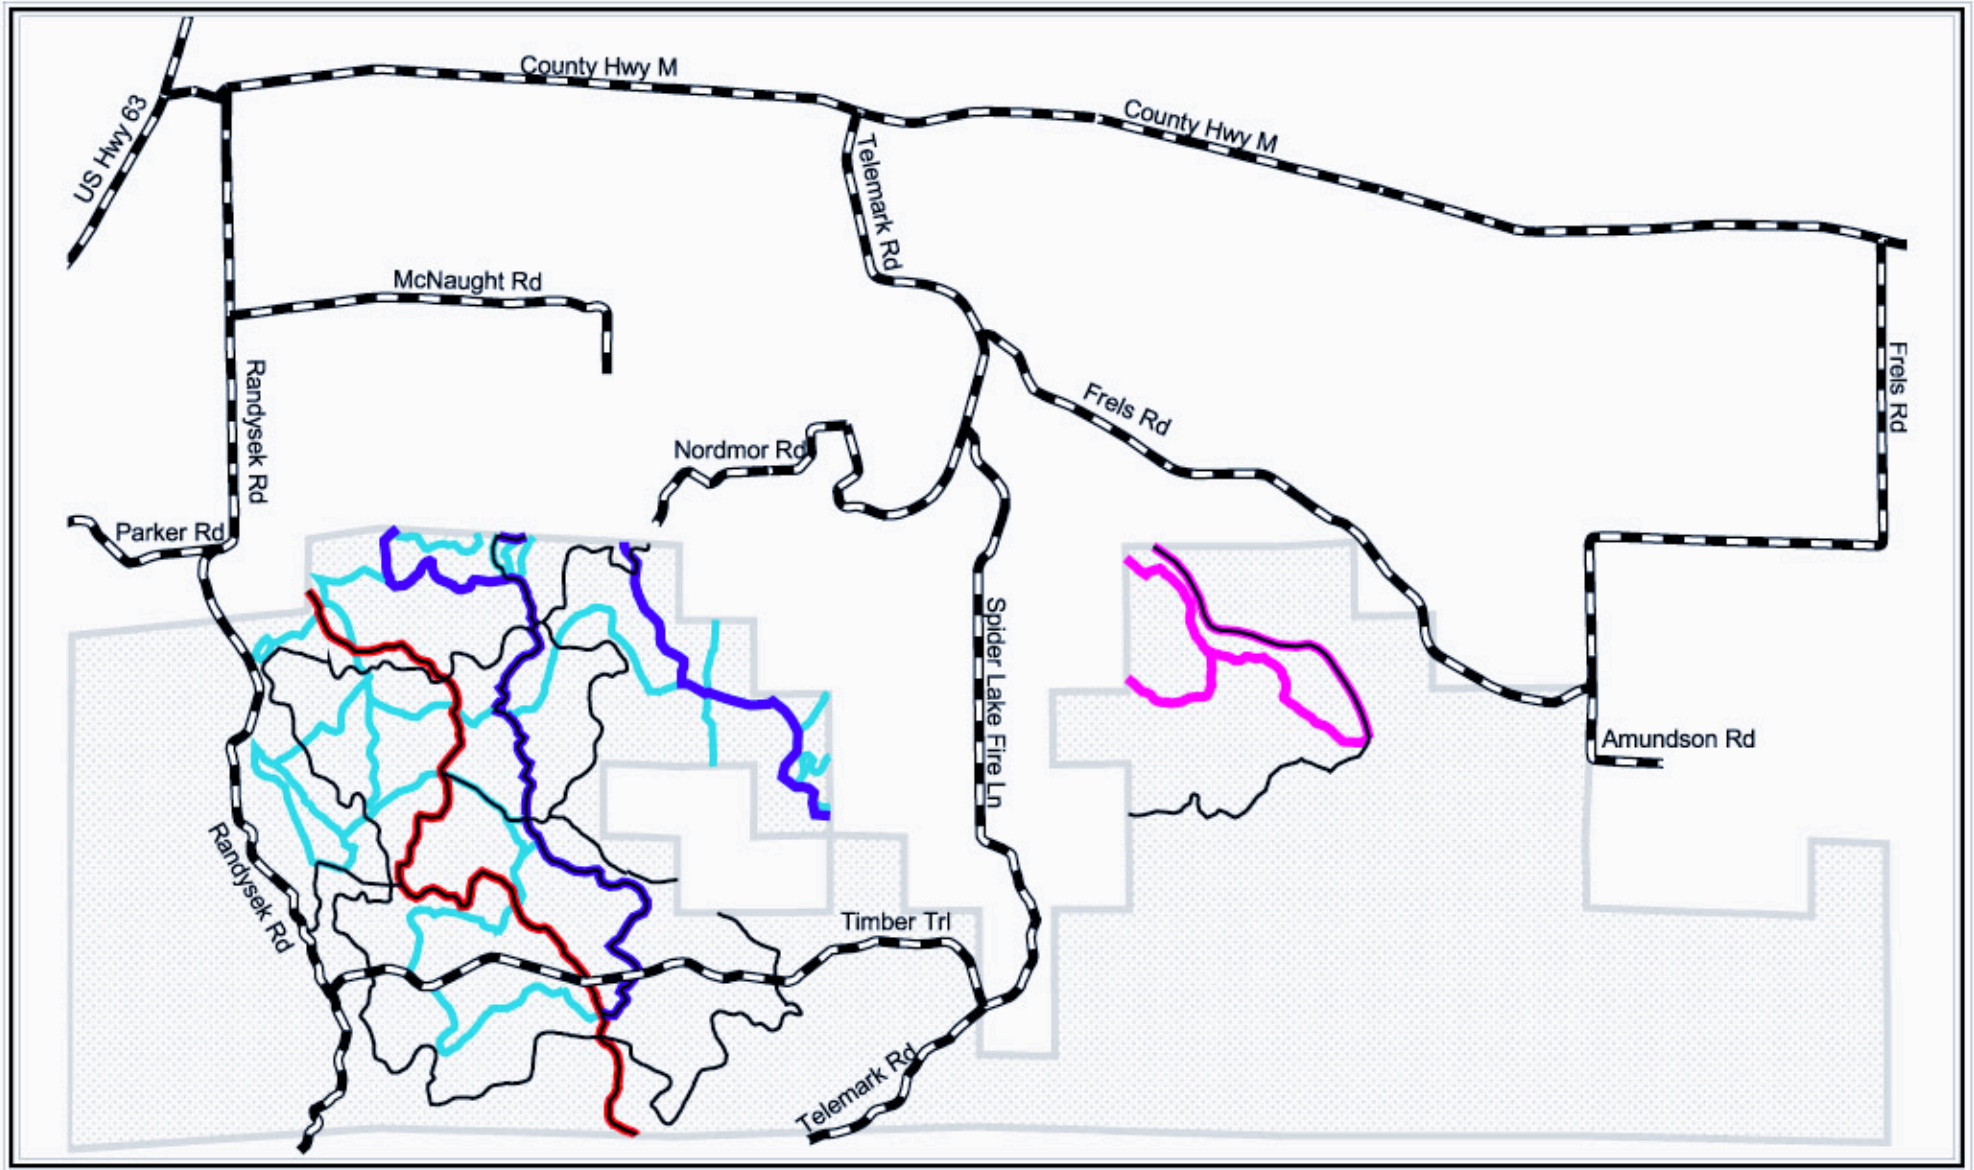

Cable Area Non-Motorized Trails

0 1320 2640 3960 Feet

Legend

- | | | | | | |
|---|----------------------|--|--------------------|---|---------------------------------|
|  | American Birkebeiner |  | North End Ski Club |  | Bayfield County Forest Boundary |
|  | Kortolopet |  | CAMBA Bike Trails | | |
|  | Telemark Ski Club |  | Roads | | |