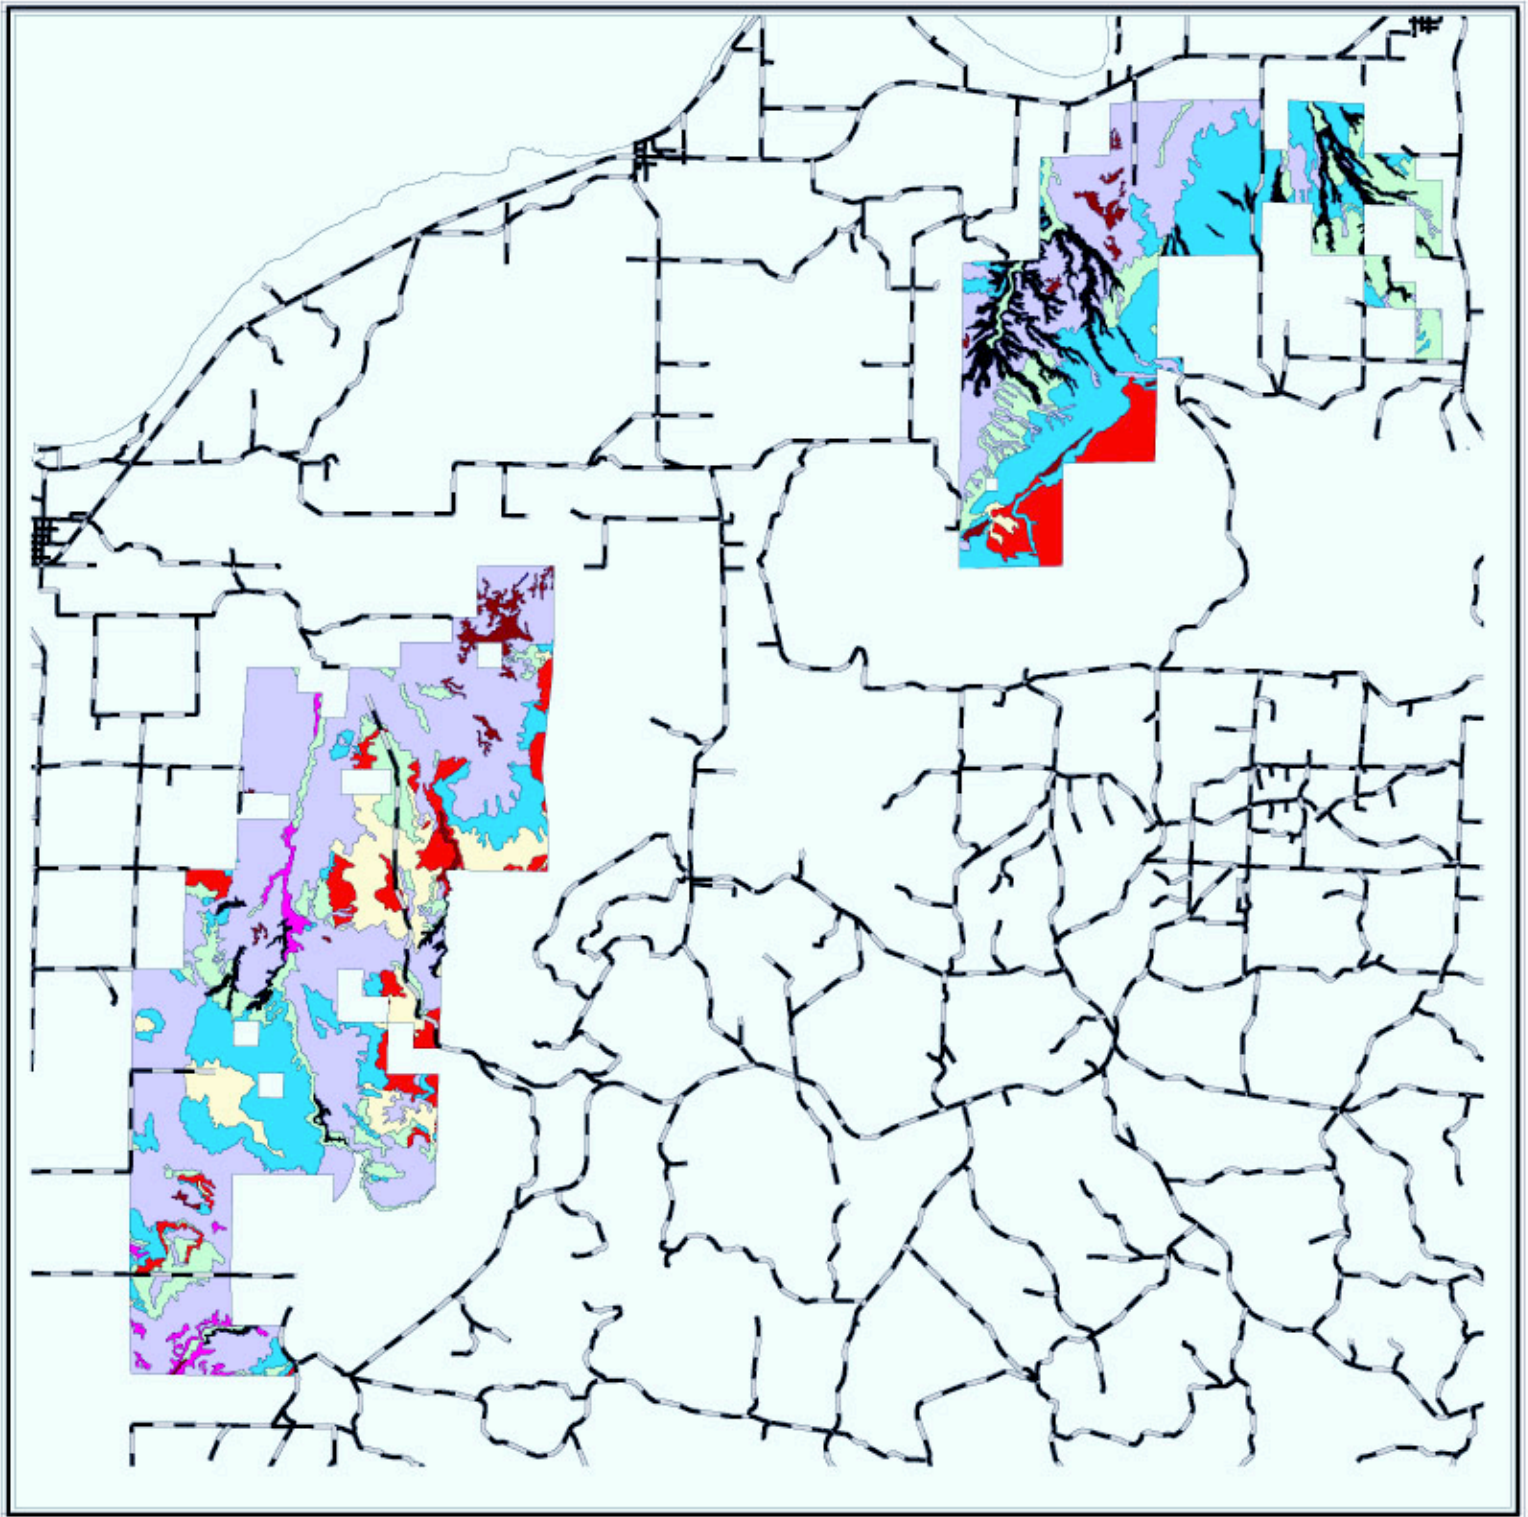

# Bayfield County Forest Soil Types IRMU Unit 2

Scale  
0 2 Miles