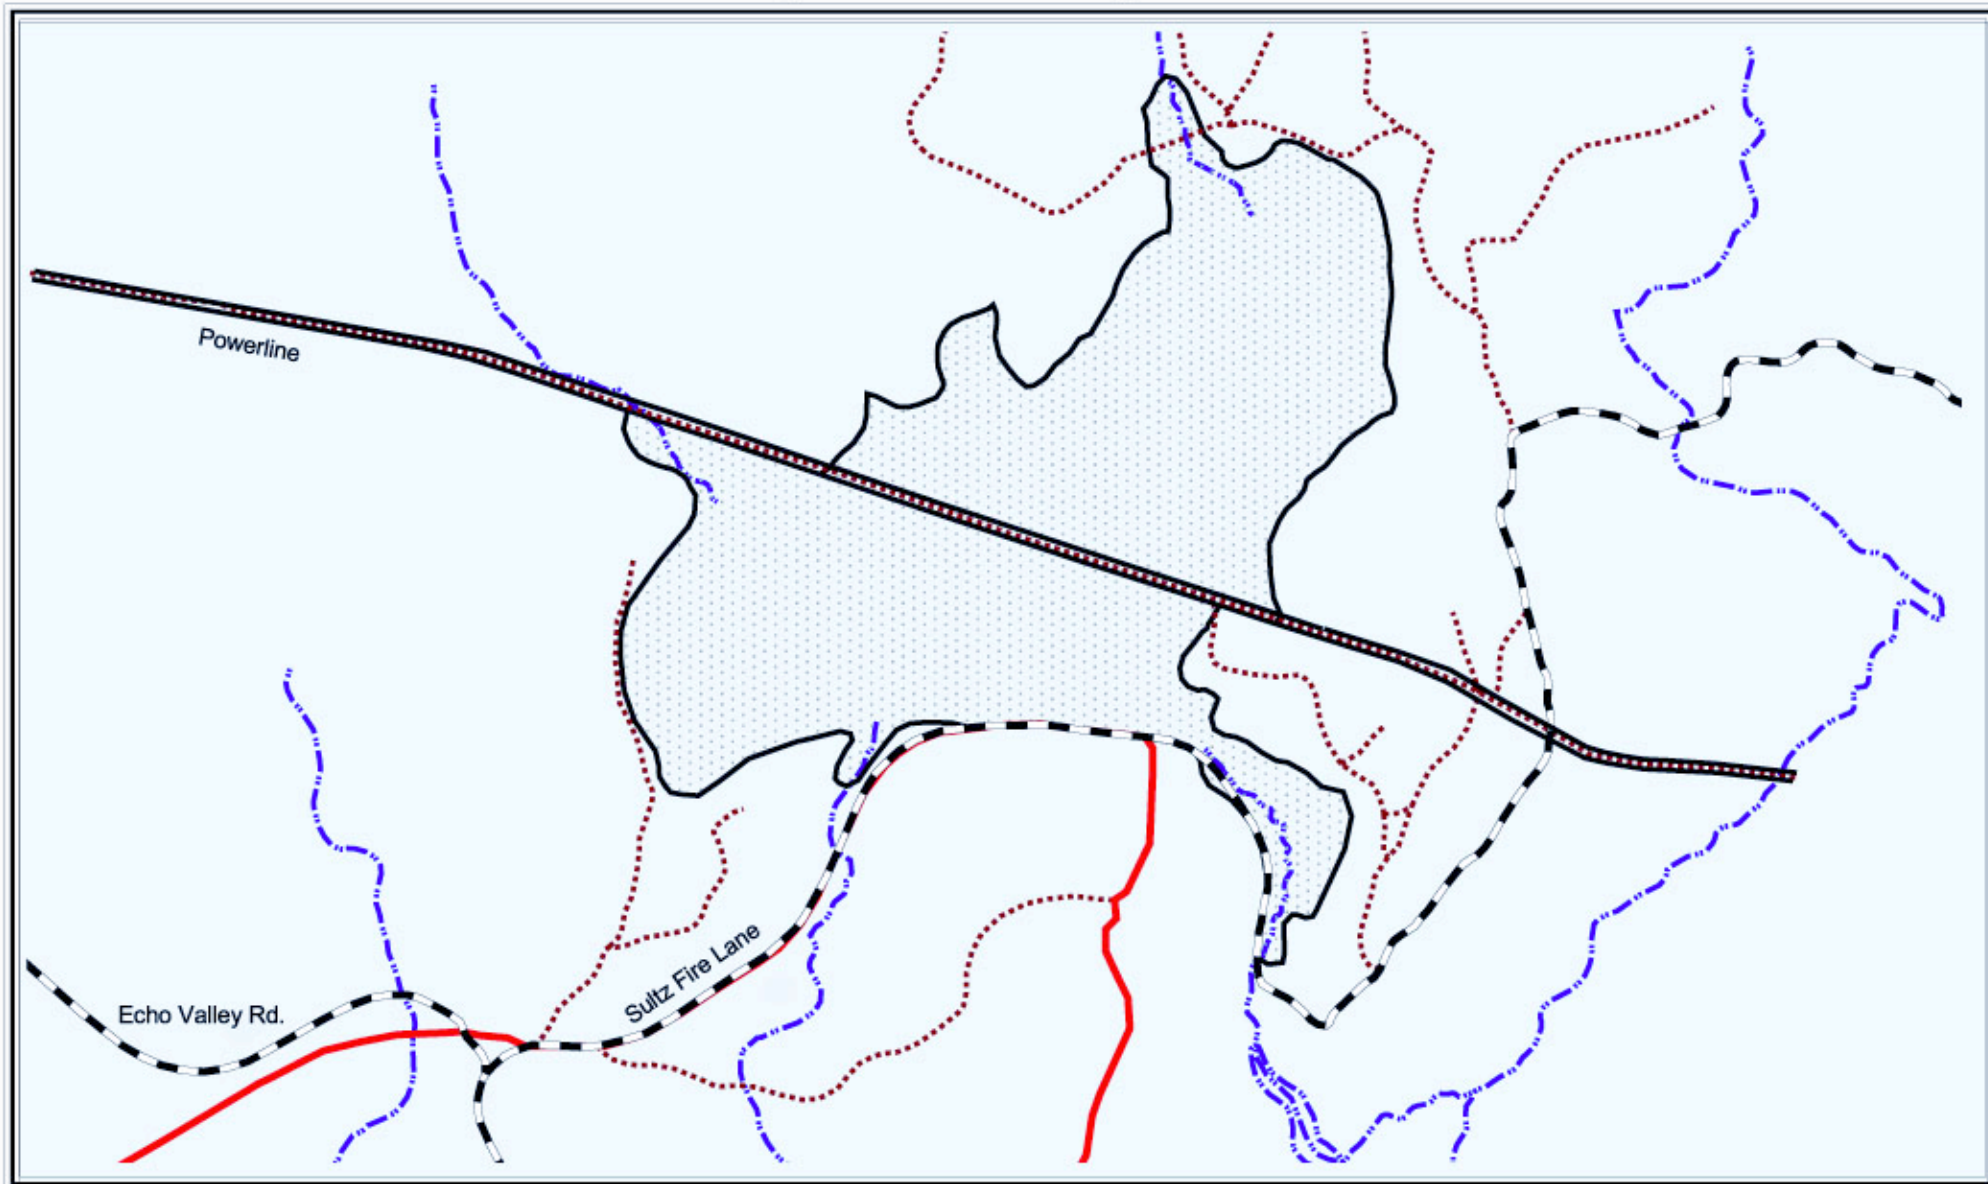

Special Management Area

Sultz Swamp
(T50 & 51N - R4 & 5W)

0 1320 Feet