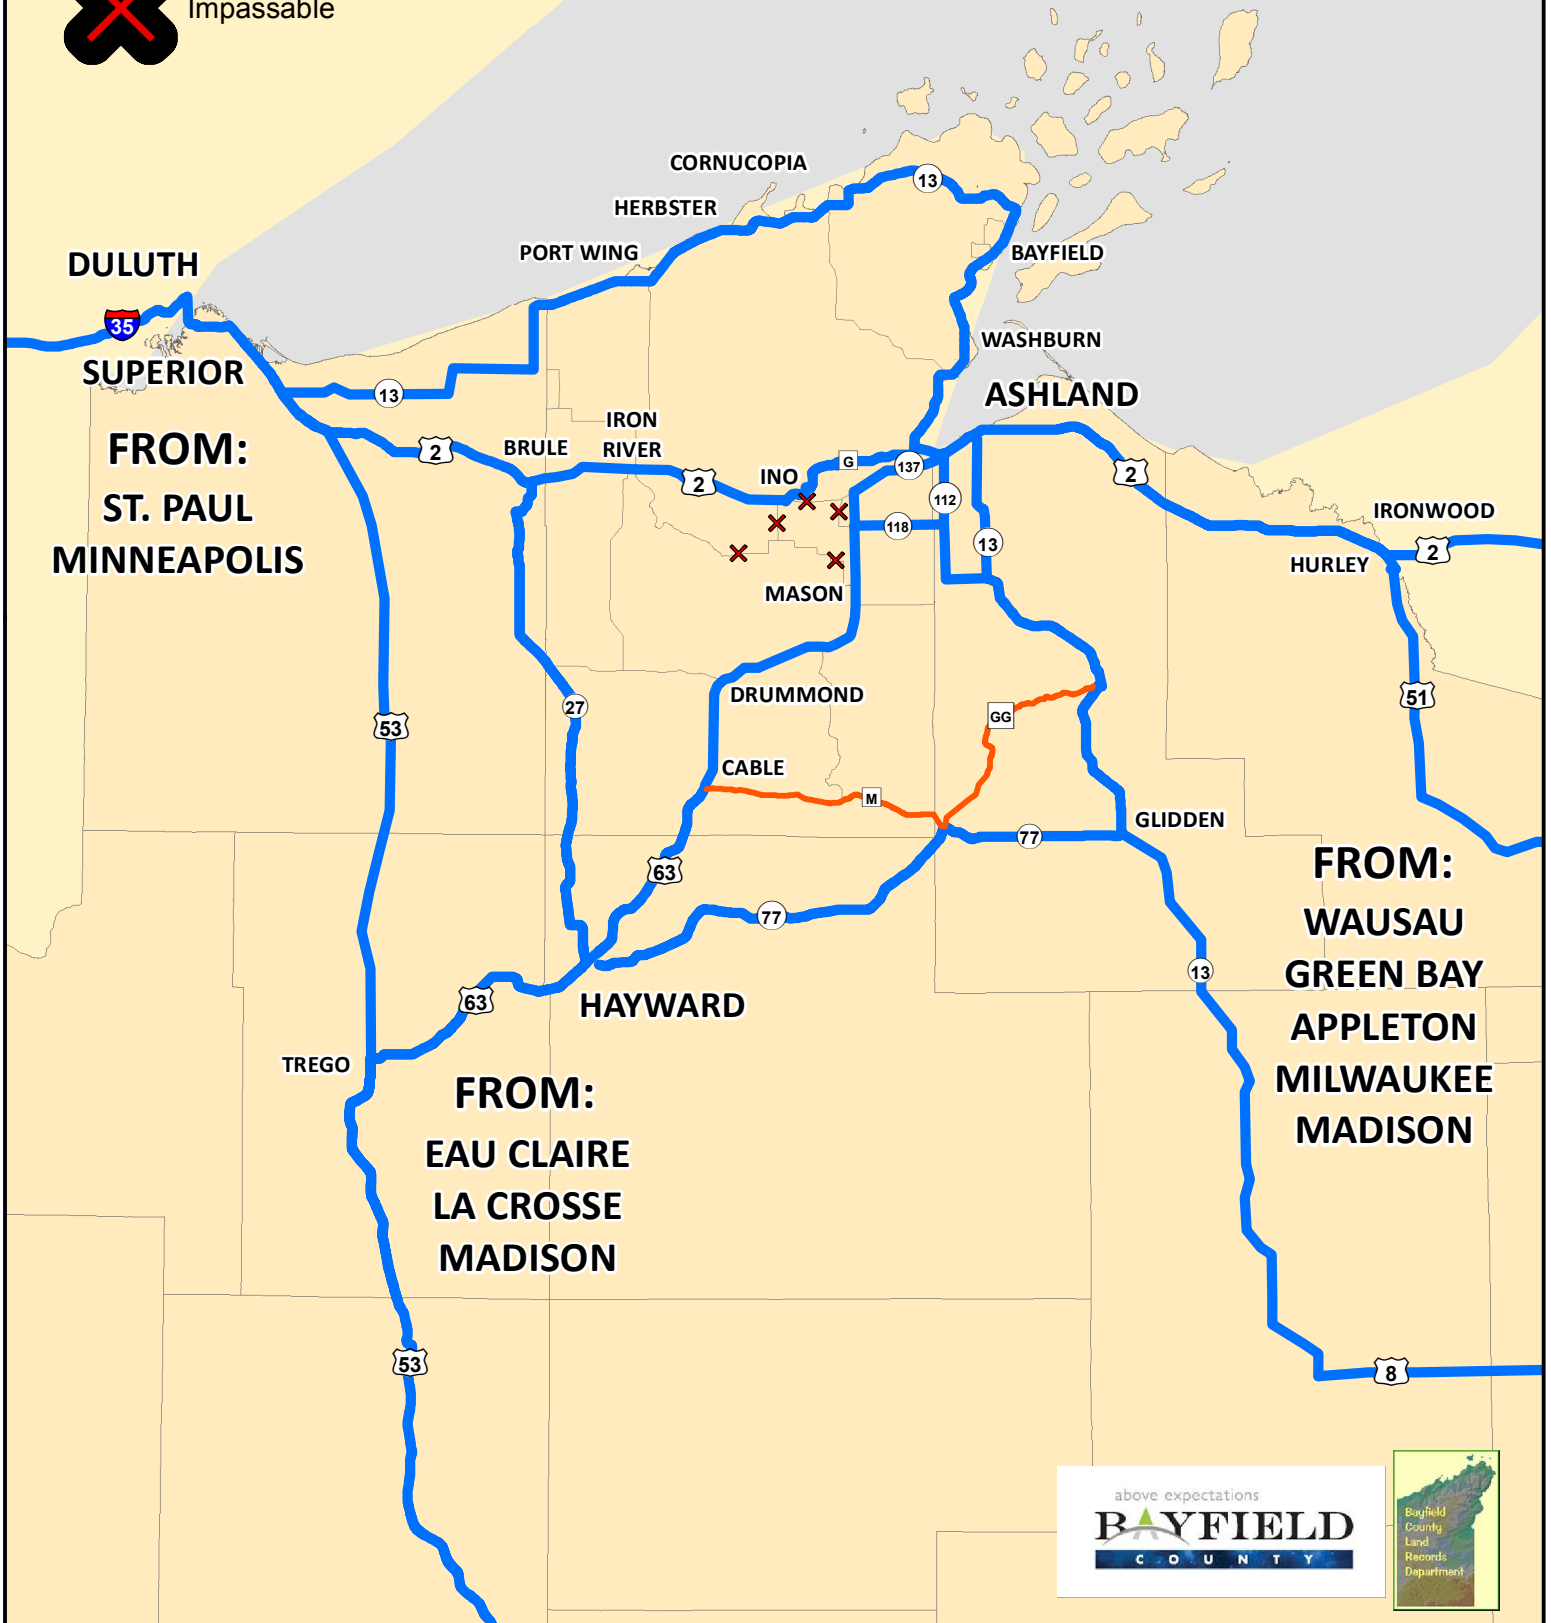

# Alternative Routes to Northern Wisconsin

Stay on major highways whenever possible and follow posted detours. 06/25/2018

-  Alternate Route
-  Light Traffic/Cars Only
-  Impassable

**FROM:**  
DULUTH  
SUPERIOR  
ST. PAUL  
MINNEAPOLIS

**FROM:**  
EAU CLAIRE  
LA CROSSE  
MADISON

**FROM:**  
WAUSAU  
GREEN BAY  
APPLETON  
MILWAUKEE  
MADISON