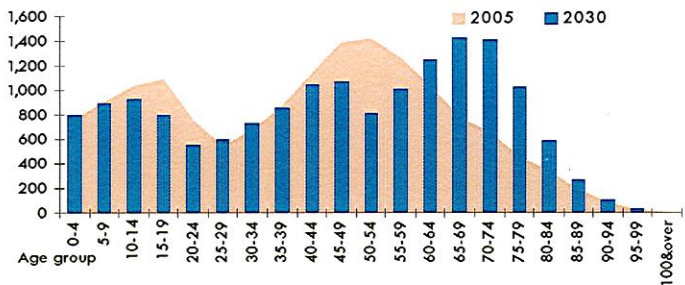

# County Population Statistics

By Township

	2010	2000	1990	1980	1970
Barksdale	723	801	755	762	574
Barnes	769	610	473	493	311
Town of Bayfield	680	625	601	607	503
Bayview	487	491	402	343	297
Bell	263	230	237	247	205
Cable	825	836	819	831	738
Clover	223	211	213	254	277
Delta	273	235	214	205	150
Drummond	463	541	416	442	349
Eileen	681	640	662	664	599
Grand View	468	483	419	440	370
Hughes	383	408	334	290	174
Iron River	1123	1059	901	991	716
Kelly	463	377	383	354	336
Keystone	378	369	320	344	314
Lincoln	287	293	228	280	206
Town of Mason	315	326	296	304	304
Namakagon	246	285	276	286	224
Orienta	122	101	114	109	108
Oulu	527	540	513	547	505
Pilsen	210	203	202	222	193
Port Wing	368	420	433	525	385
Russell	1279	1216	1078	791	475
Tripp	231	209	182	145	138
Town of Washburn	530	541	490	385	282
City of Washburn	2117	2280	2286	2080	1957
Village of Mason	93	72	102	102	119
City of Bayfield	487	611	686	778	874

<b>TOTAL</b>	<b>15,014</b>	<b>15,013</b>	<b>14,035</b>	<b>13,821</b>	<b>11,683</b>
--------------	---------------	---------------	---------------	---------------	---------------

Population by Age Groups in Bayfield County

## Percent of Projected Population Ages 60 and Older

17.2% - 20%  
20.1% - 25%  
25.1% - 30%  
30.1% - 40%  
40.1% - 51%

## Percent of Projected Population Ages 60 and Older

17.2% - 20%  
20.1% - 25%  
25.1% - 30%  
30.1% - 40%  
40.1% - 51%

30