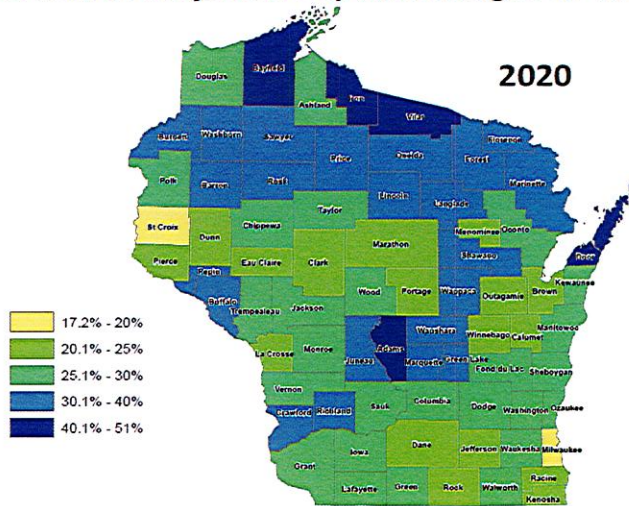

Percent of Projected Population Ages 60 and Older

17.2% - 20%
20.1% - 25%
25.1% - 30%
30.1% - 40%
40.1% - 51%

30